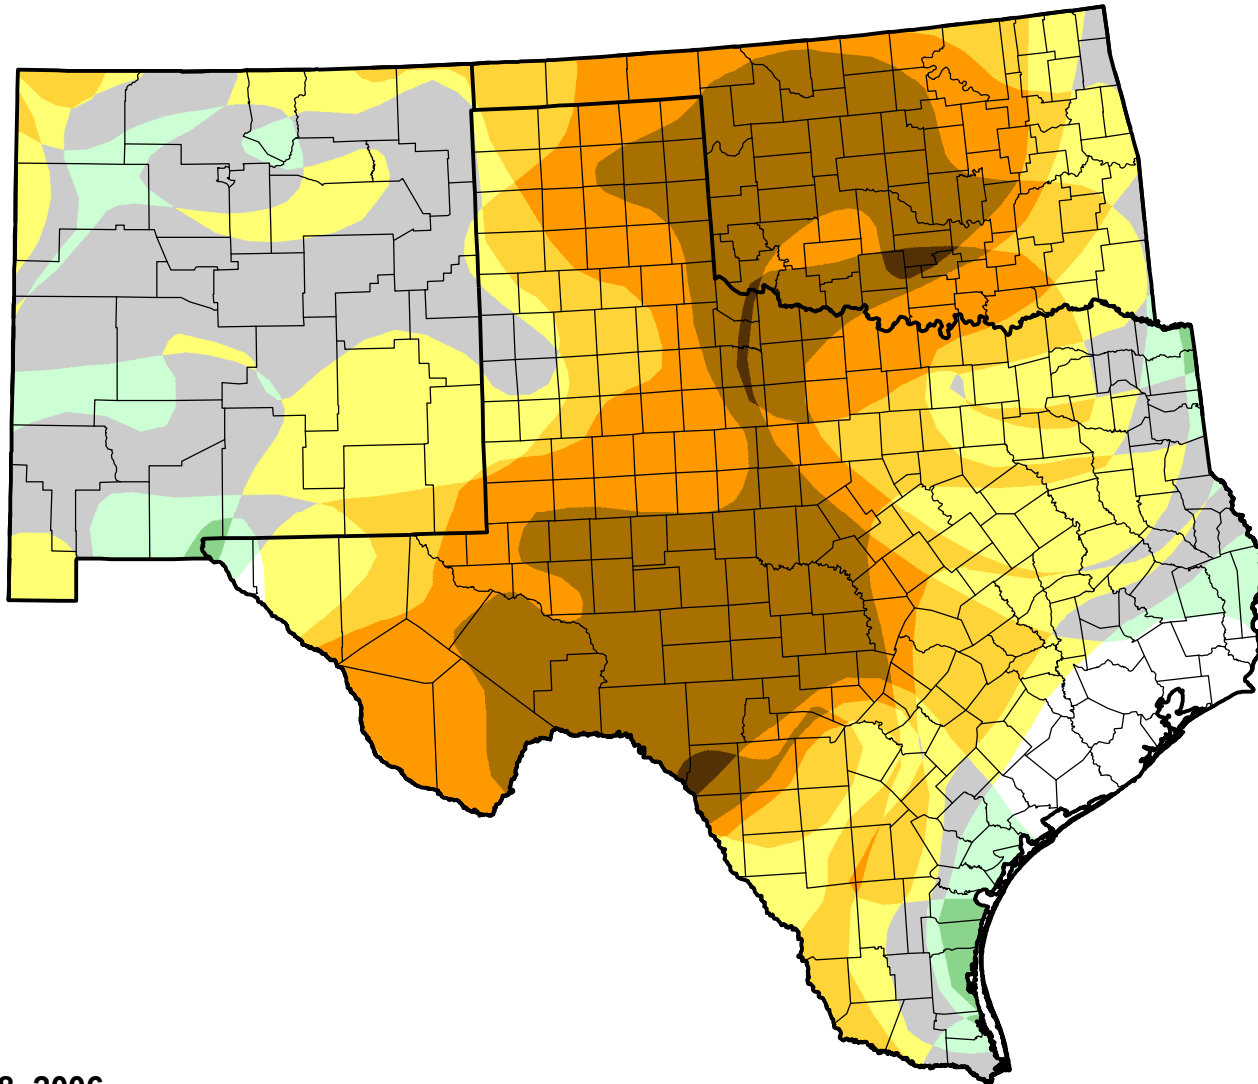

U.S. Drought Monitor Class Change - Southern Plains RDEWS

52 Week

August 8, 2006
compared to
August 11, 2005

droughtmonitor.unl.edu

- | | |
|---------------------------------------------------------------------------------------|---------------------|
|  | 5 Class Degradation |
|  | 4 Class Degradation |
|  | 3 Class Degradation |
|  | 2 Class Degradation |
|  | 1 Class Degradation |
|  | No Change |
|  | 1 Class Improvement |
|  | 2 Class Improvement |
|  | 3 Class Improvement |
|  | 4 Class Improvement |
|  | 5 Class Improvement |