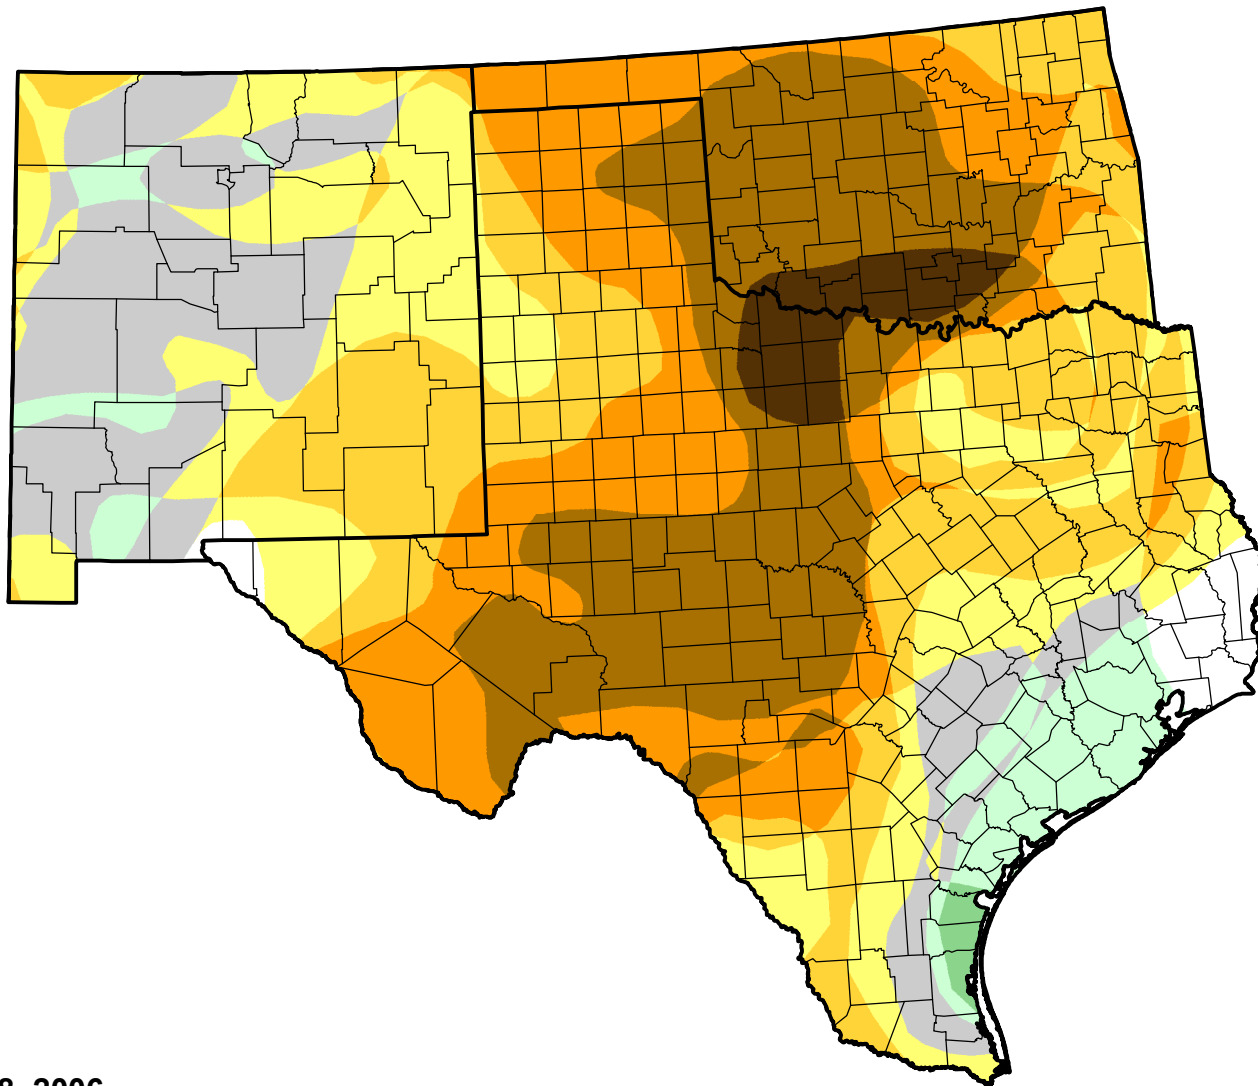

U.S. Drought Monitor Class Change - Southern Plains RDEWS

Start of Water Year

August 8, 2006
compared to
September 29, 2005

droughtmonitor.unl.edu

-  5 Class Degradation
-  4 Class Degradation
-  3 Class Degradation
-  2 Class Degradation
-  1 Class Degradation
-  No Change
-  1 Class Improvement
-  2 Class Improvement
-  3 Class Improvement
-  4 Class Improvement
-  5 Class Improvement