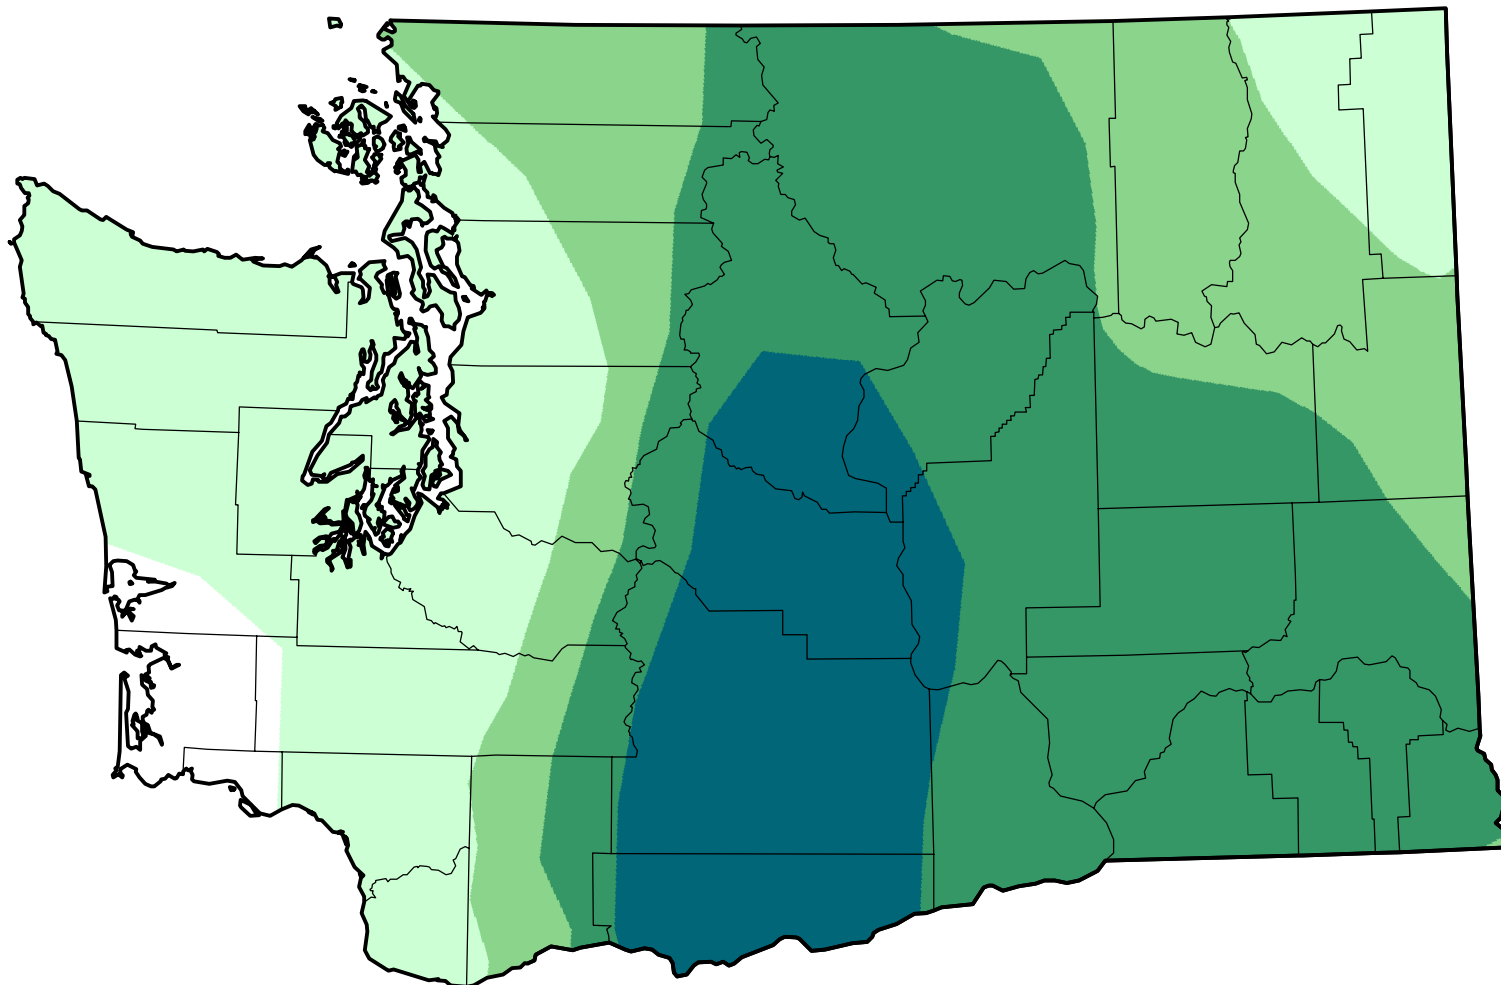

U.S. Drought Monitor Class Change - Washington

Start of Water Year

August 8, 2006
compared to
September 29, 2005

droughtmonitor.unl.edu

-  5 Class Degradation
-  4 Class Degradation
-  3 Class Degradation
-  2 Class Degradation
-  1 Class Degradation
-  No Change
-  1 Class Improvement
-  2 Class Improvement
-  3 Class Improvement
-  4 Class Improvement
-  5 Class Improvement