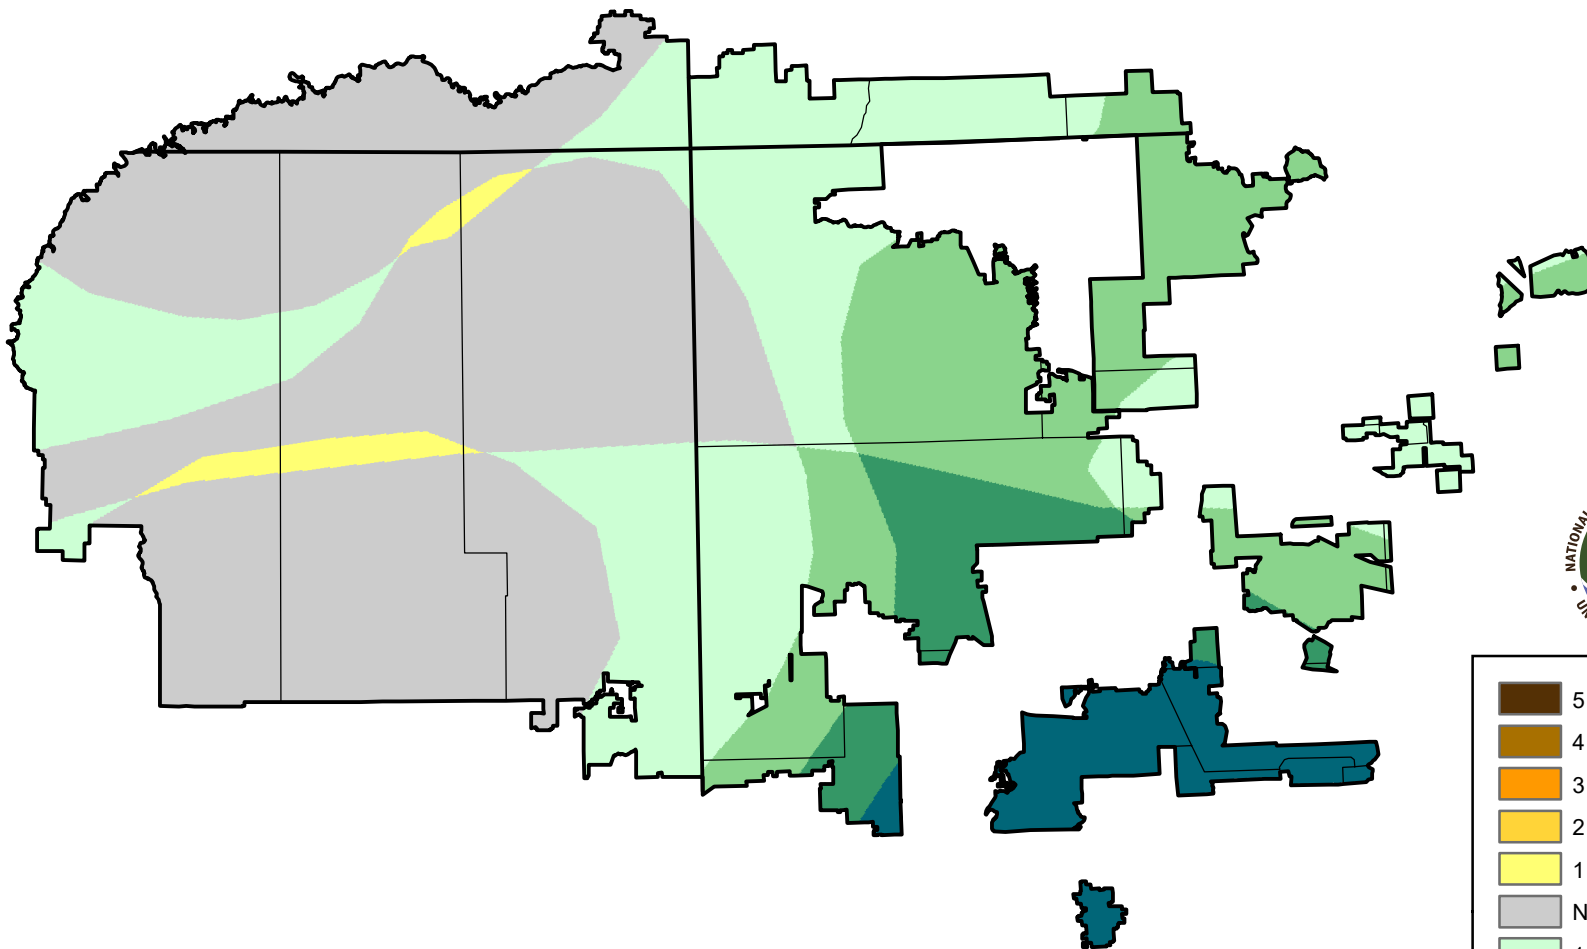

U.S. Drought Monitor Class Change - 4 Corners

8 Week

August 15, 2006
compared to
June 22, 2006

droughtmonitor.unl.edu

-  5 Class Degradation
-  4 Class Degradation
-  3 Class Degradation
-  2 Class Degradation
-  1 Class Degradation
-  No Change
-  1 Class Improvement
-  2 Class Improvement
-  3 Class Improvement
-  4 Class Improvement
-  5 Class Improvement