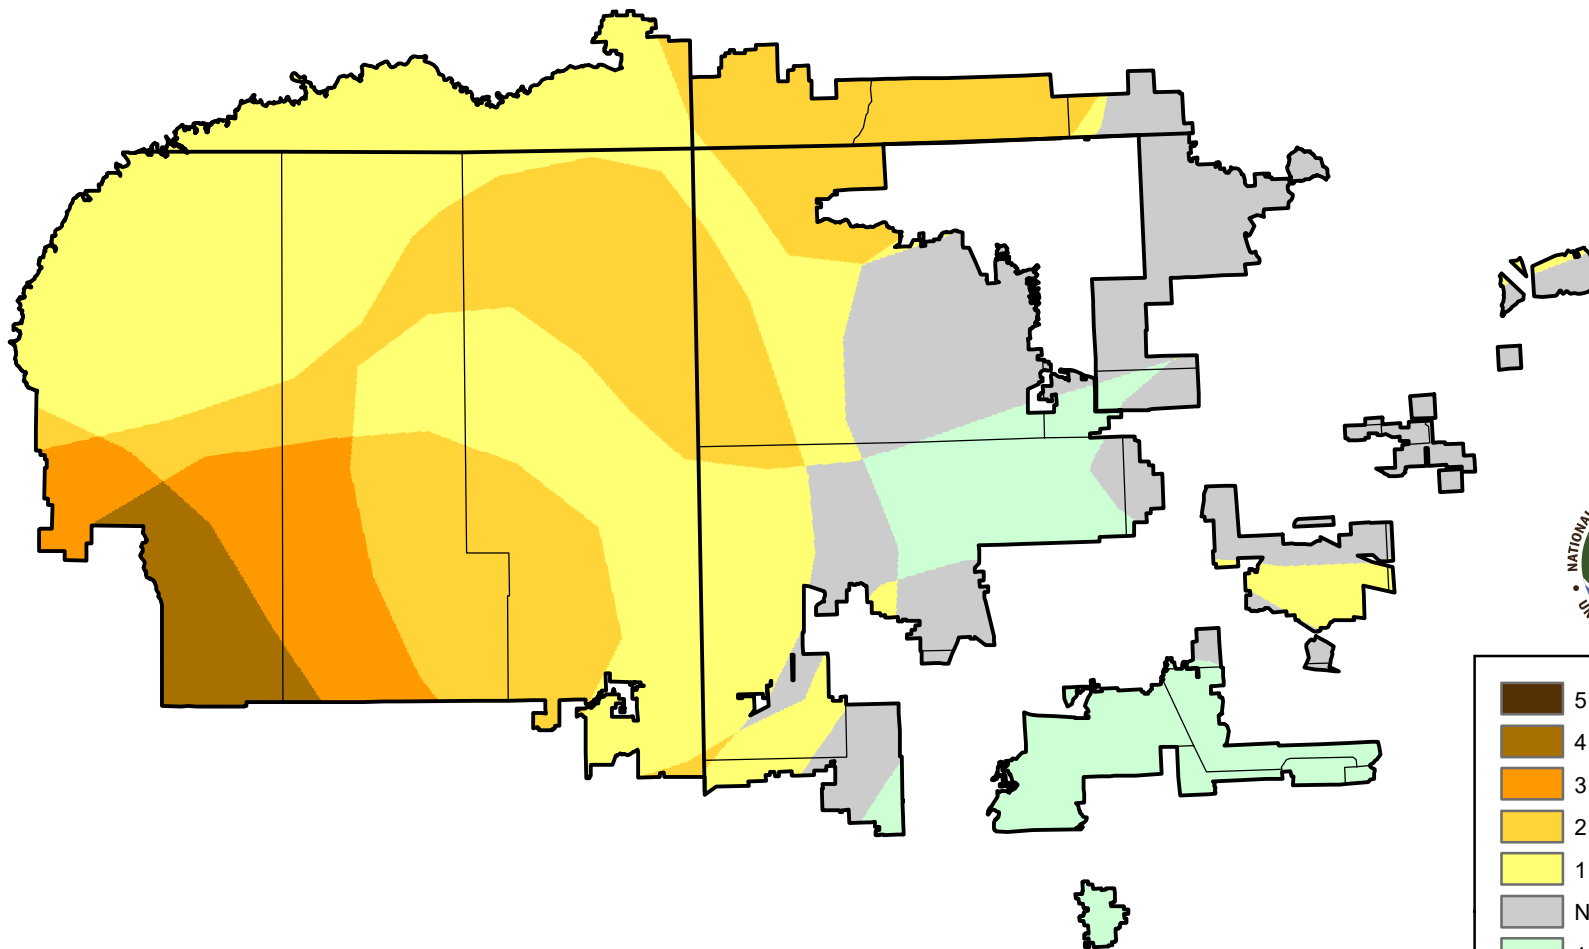

# U.S. Drought Monitor Class Change - 4 Corners

Start of Water Year

August 15, 2006  
compared to  
September 29, 2005

[droughtmonitor.unl.edu](http://droughtmonitor.unl.edu)

-  5 Class Degradation
-  4 Class Degradation
-  3 Class Degradation
-  2 Class Degradation
-  1 Class Degradation
-  No Change
-  1 Class Improvement
-  2 Class Improvement
-  3 Class Improvement
-  4 Class Improvement
-  5 Class Improvement