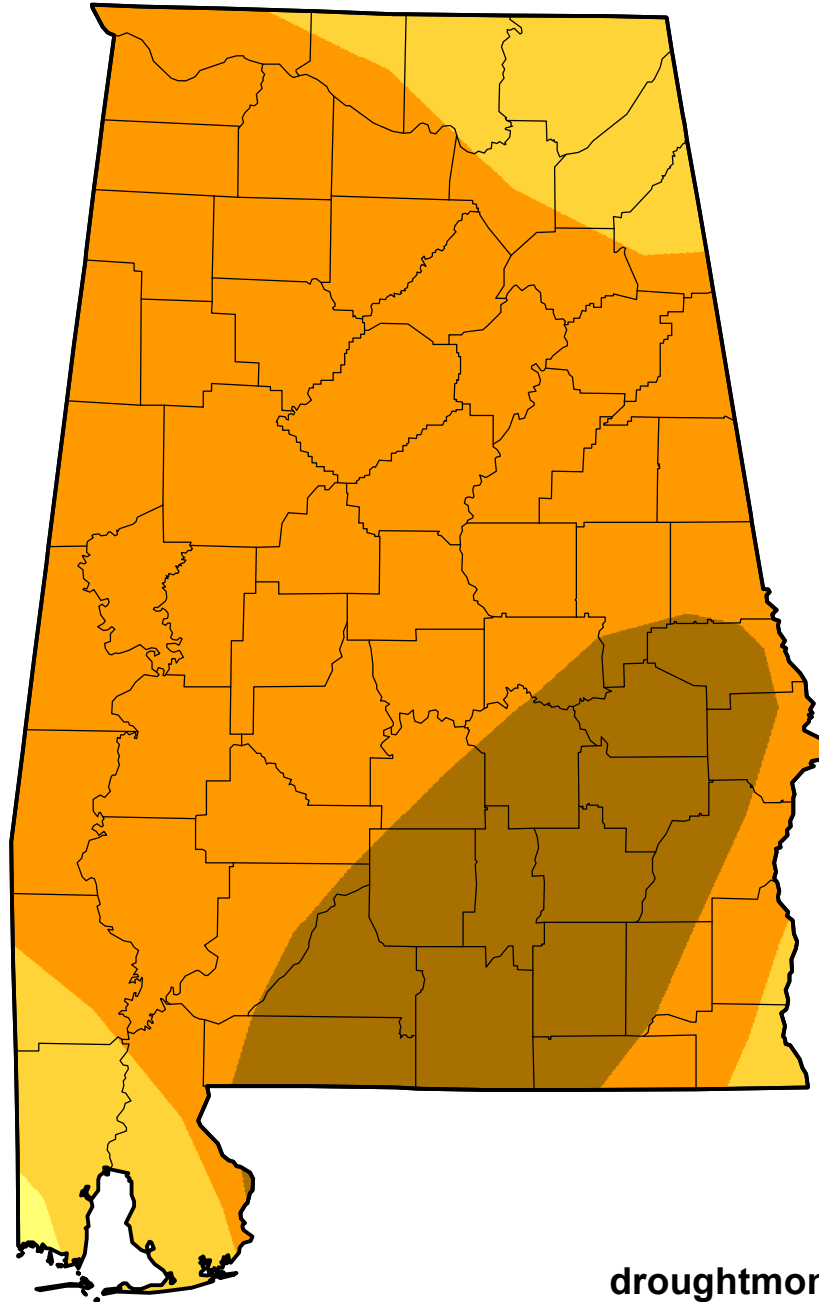

U.S. Drought Monitor Class Change - Alabama

13 Week

August 15, 2006
compared to
May 18, 2006

droughtmonitor.unl.edu