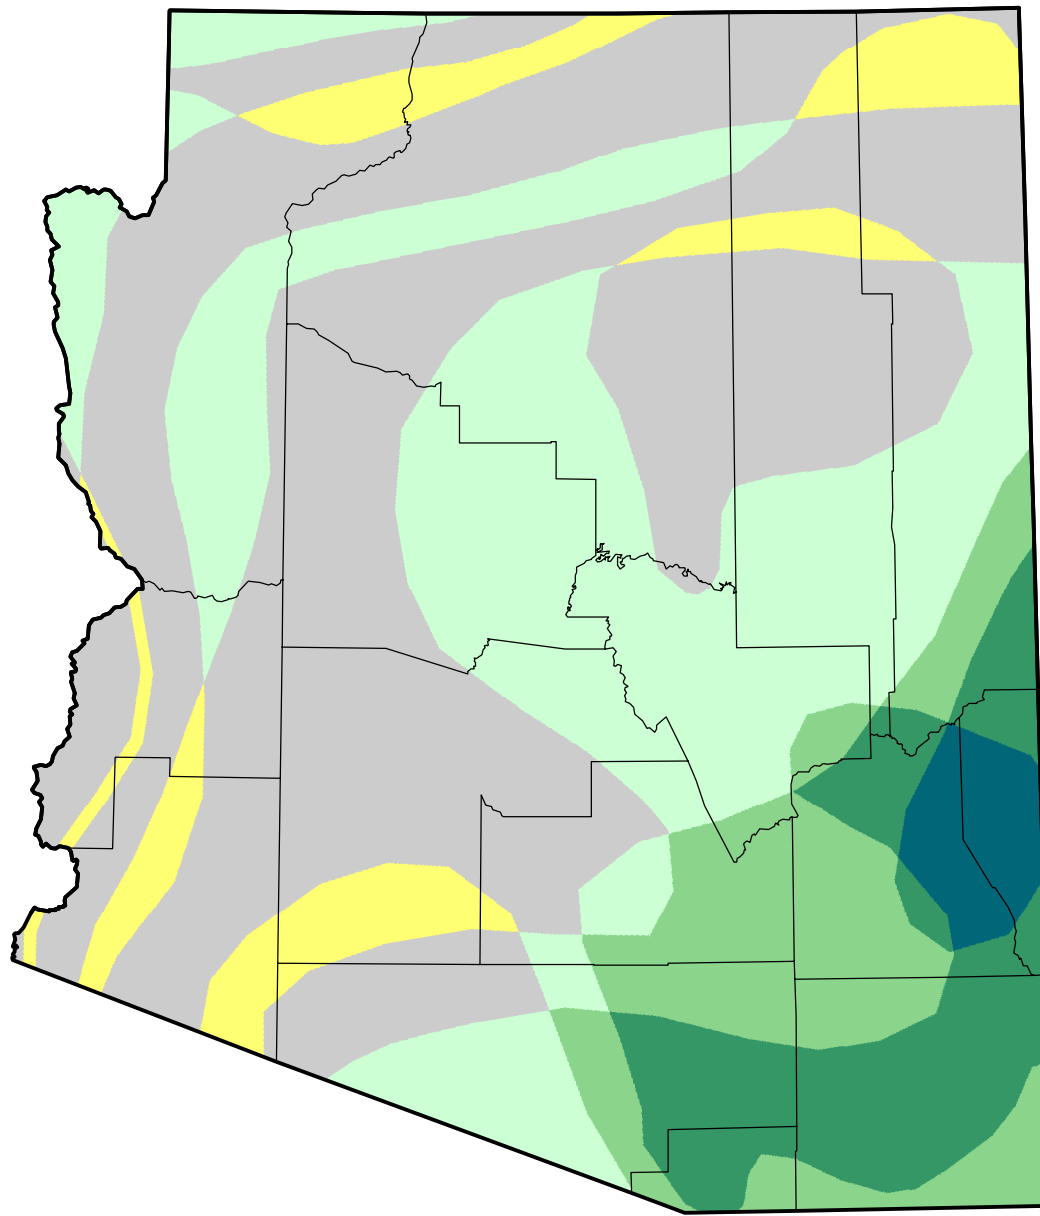

U.S. Drought Monitor Class Change - Arizona

13 Week

August 15, 2006
compared to
May 18, 2006

droughtmonitor.unl.edu

- | | |
|---|---------------------|
|  | 5 Class Degradation |
|  | 4 Class Degradation |
|  | 3 Class Degradation |
|  | 2 Class Degradation |
|  | 1 Class Degradation |
|  | No Change |
|  | 1 Class Improvement |
|  | 2 Class Improvement |
|  | 3 Class Improvement |
|  | 4 Class Improvement |
|  | 5 Class Improvement |