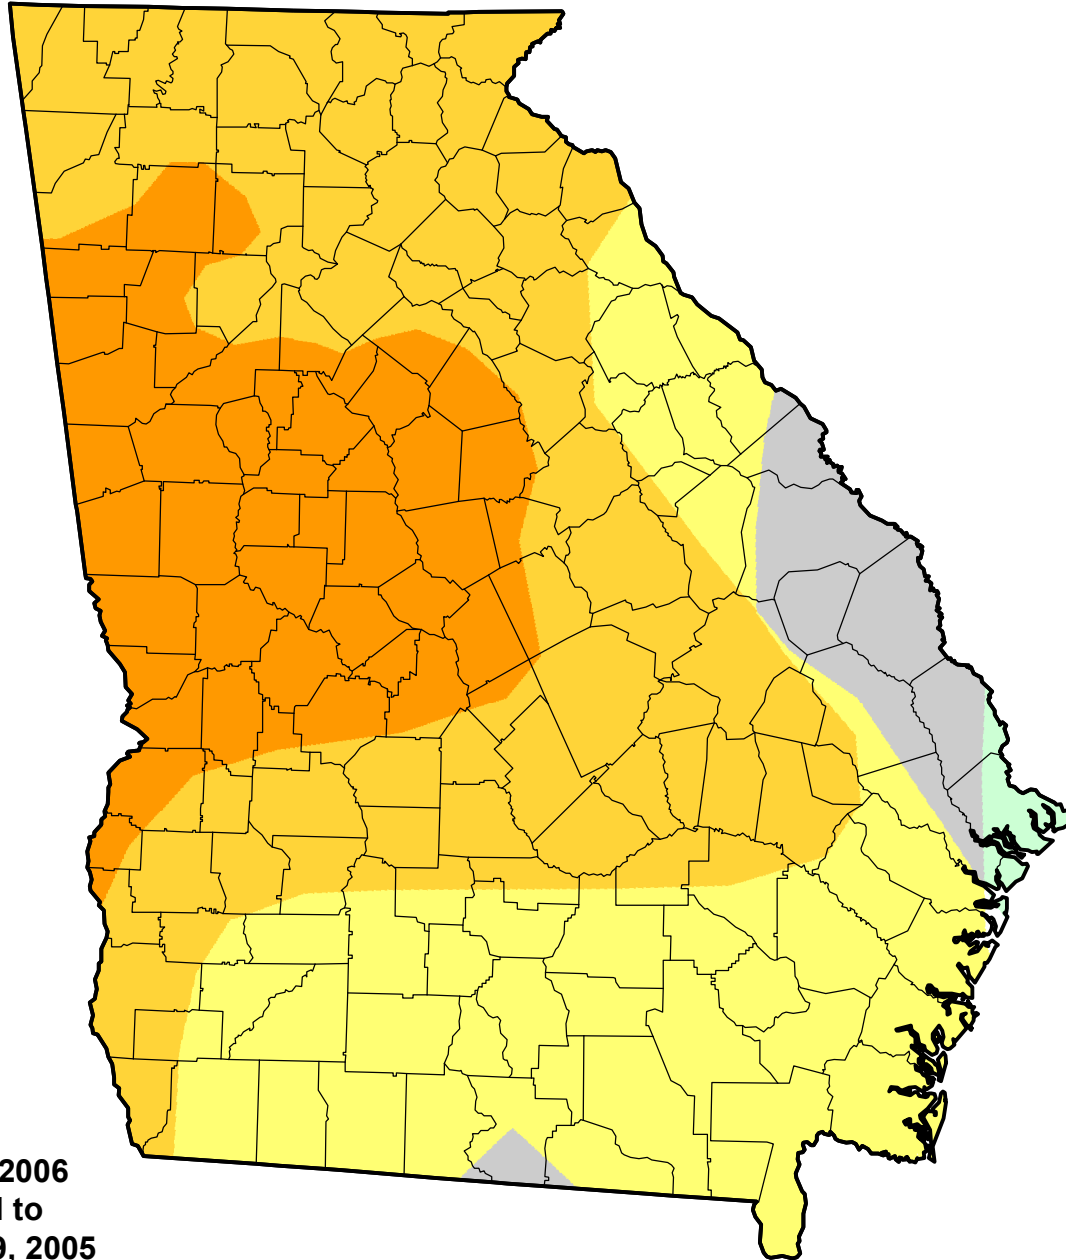

U.S. Drought Monitor Class Change - Georgia

Start of Water Year

August 15, 2006
compared to
September 29, 2005

droughtmonitor.unl.edu

- | | |
|---|---------------------|
|  | 5 Class Degradation |
|  | 4 Class Degradation |
|  | 3 Class Degradation |
|  | 2 Class Degradation |
|  | 1 Class Degradation |
|  | No Change |
|  | 1 Class Improvement |
|  | 2 Class Improvement |
|  | 3 Class Improvement |
|  | 4 Class Improvement |
|  | 5 Class Improvement |