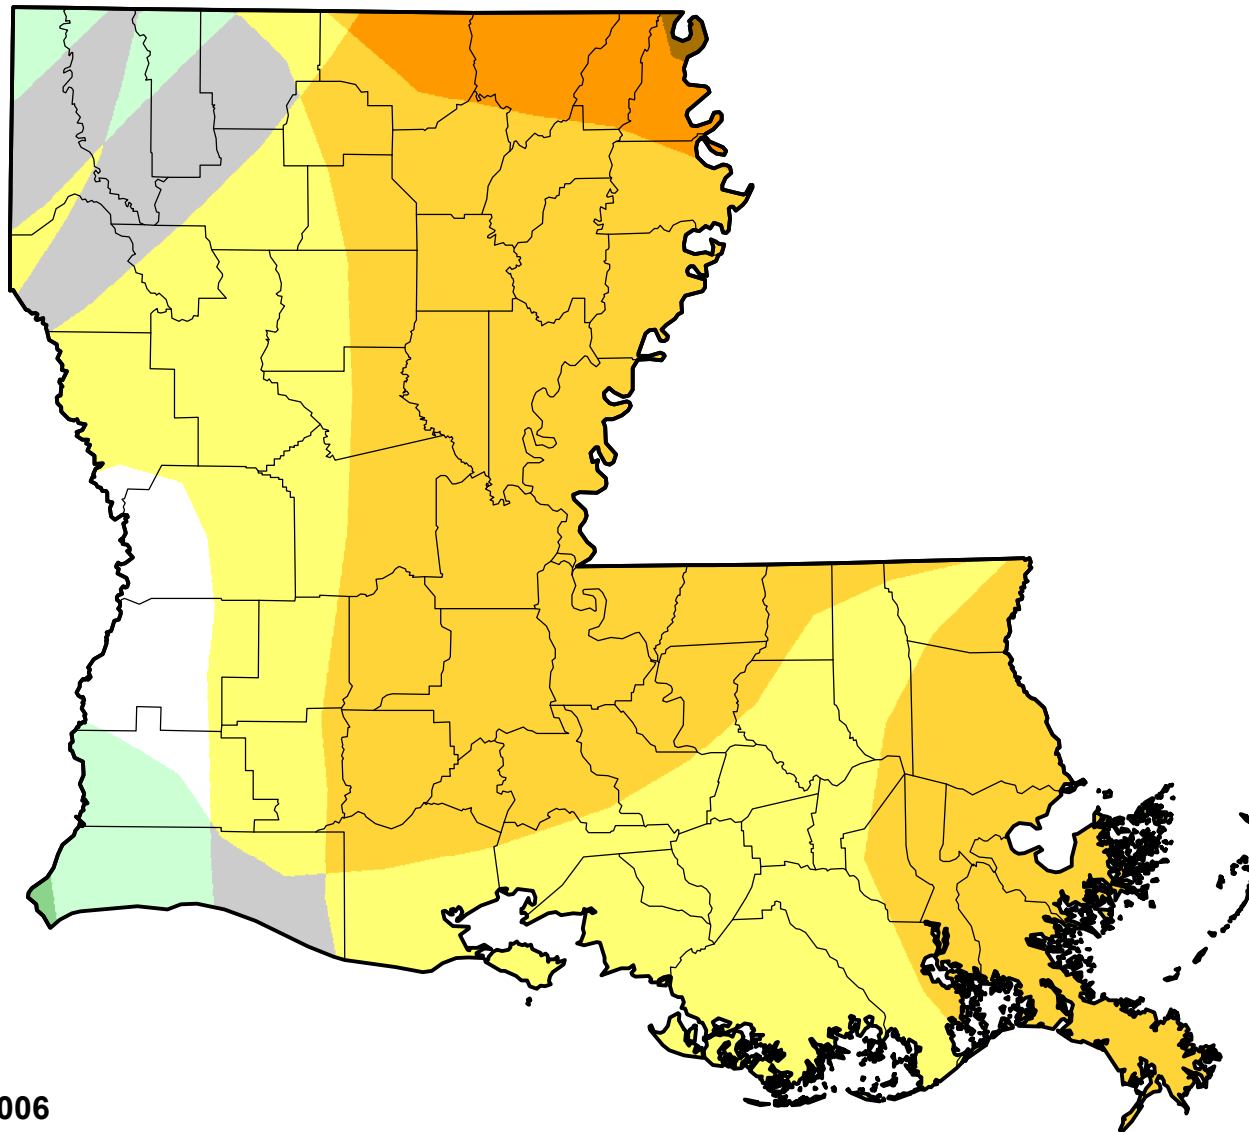

U.S. Drought Monitor Class Change - Louisiana

26 Week

August 15, 2006
compared to
February 16, 2006

droughtmonitor.unl.edu

-  5 Class Degradation
-  4 Class Degradation
-  3 Class Degradation
-  2 Class Degradation
-  1 Class Degradation
-  No Change
-  1 Class Improvement
-  2 Class Improvement
-  3 Class Improvement
-  4 Class Improvement
-  5 Class Improvement