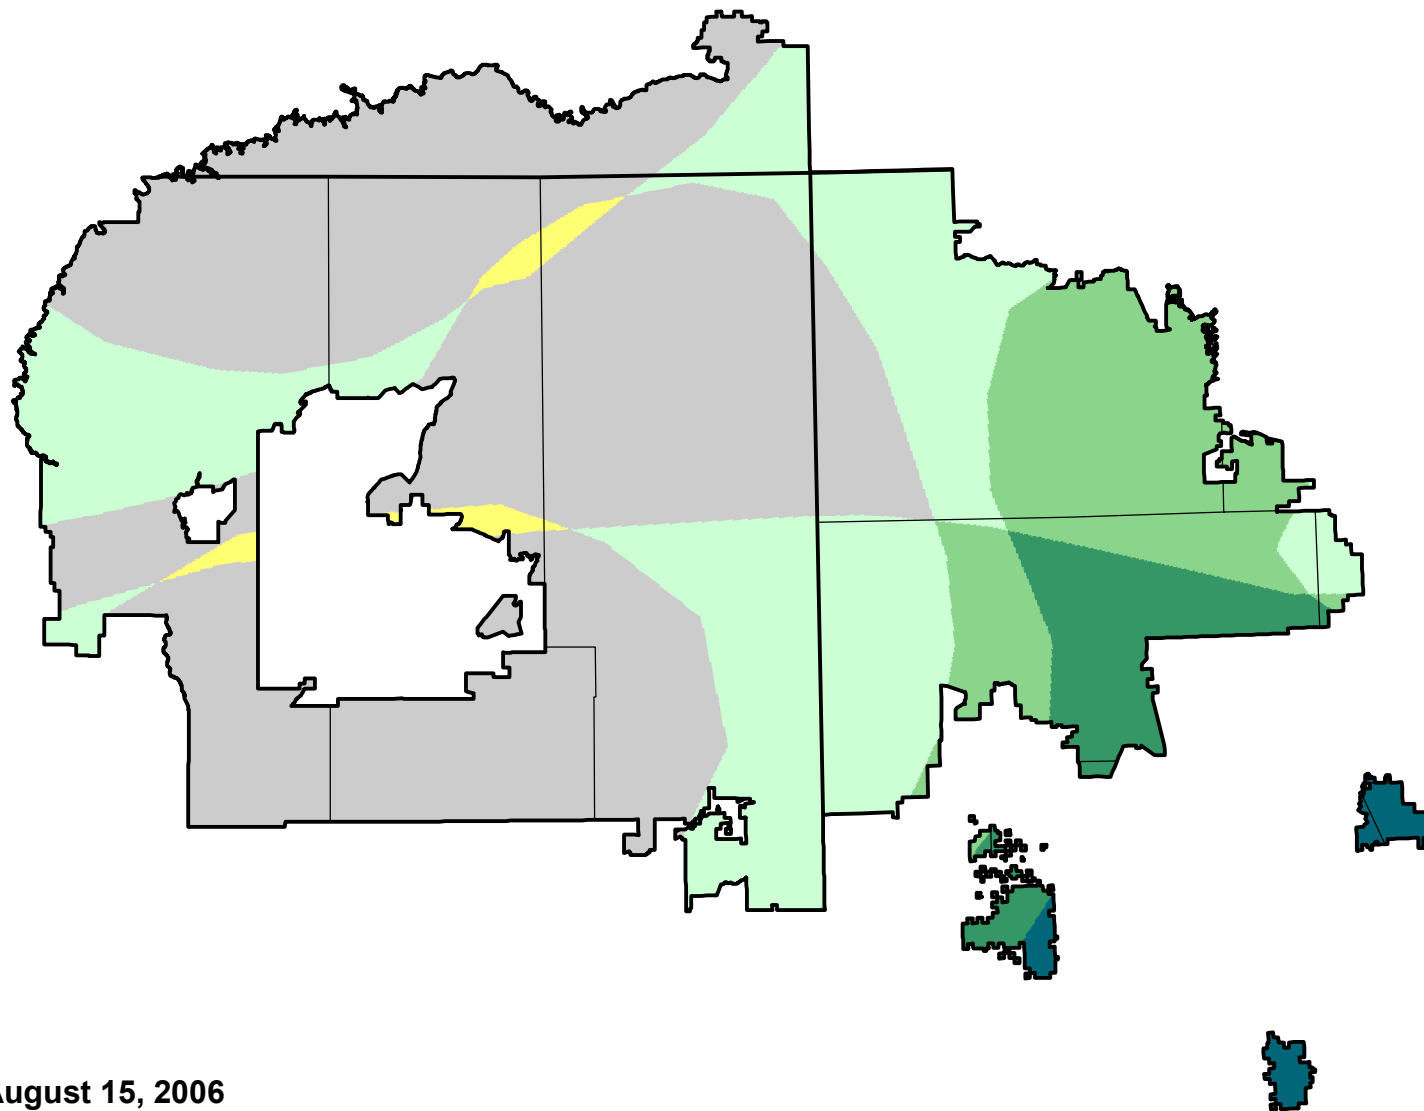

U.S. Drought Monitor Class Change - Navajo

8 Week

August 15, 2006
compared to
June 22, 2006

droughtmonitor.unl.edu

- | | |
|---------------------------------------------------------------------------------------|---------------------|
|  | 5 Class Degradation |
|  | 4 Class Degradation |
|  | 3 Class Degradation |
|  | 2 Class Degradation |
|  | 1 Class Degradation |
|  | No Change |
|  | 1 Class Improvement |
|  | 2 Class Improvement |
|  | 3 Class Improvement |
|  | 4 Class Improvement |
|  | 5 Class Improvement |