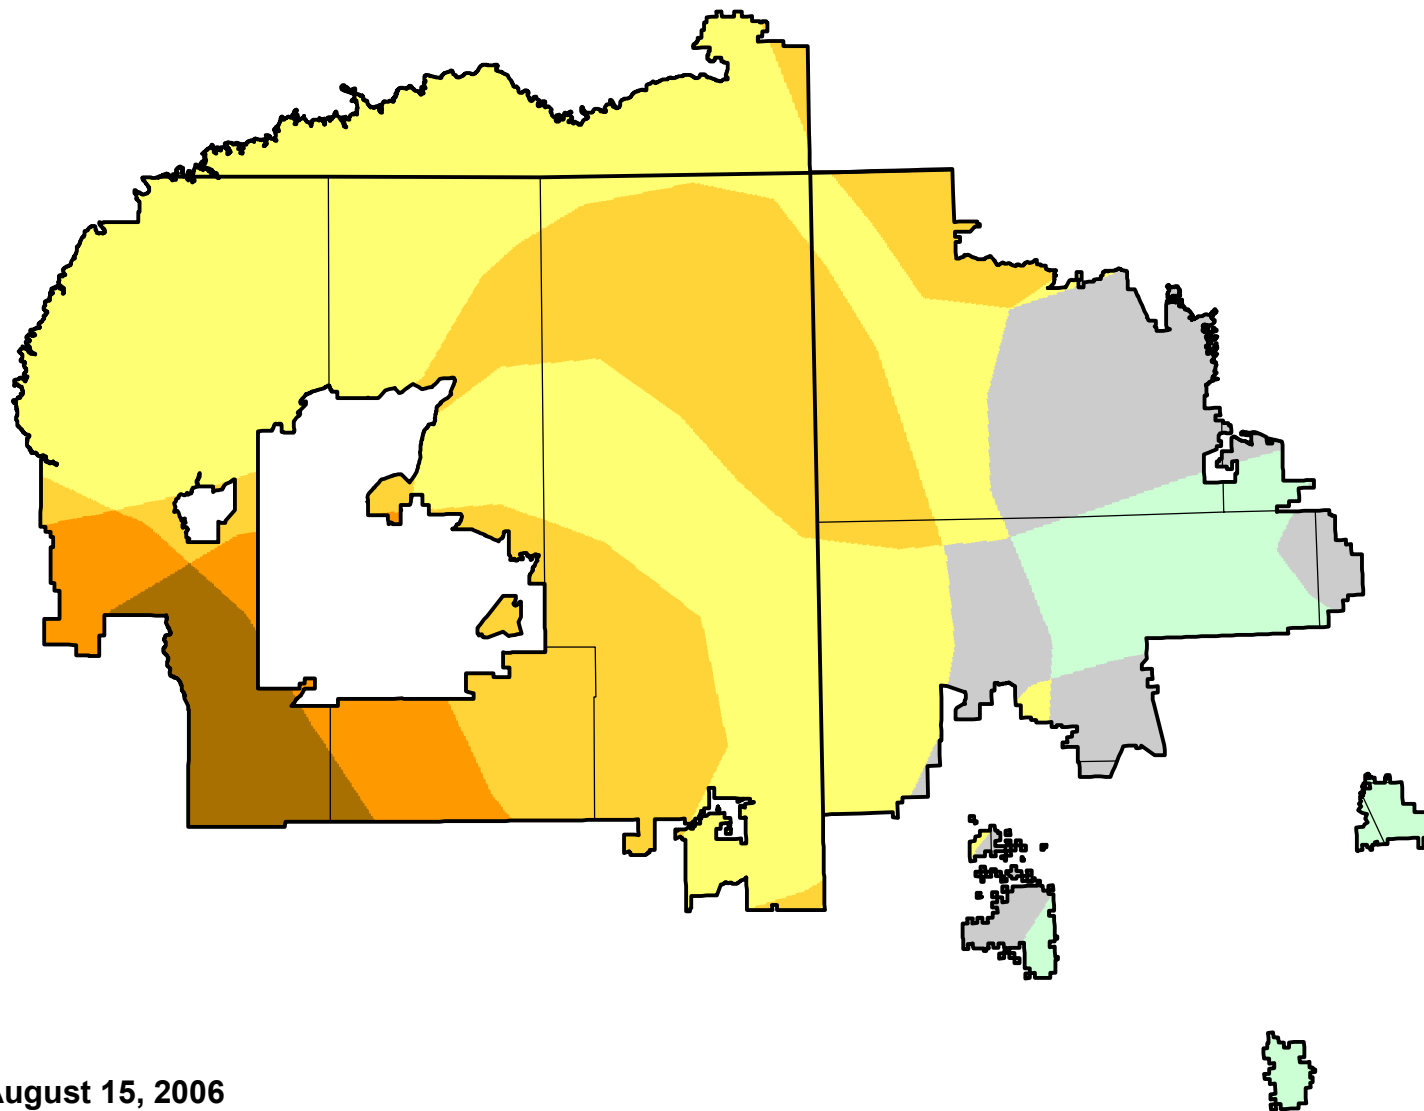

U.S. Drought Monitor Class Change - Navajo

Start of Water Year

August 15, 2006
compared to
September 29, 2005

-  5 Class Degradation
-  4 Class Degradation
-  3 Class Degradation
-  2 Class Degradation
-  1 Class Degradation
-  No Change
-  1 Class Improvement
-  2 Class Improvement
-  3 Class Improvement
-  4 Class Improvement
-  5 Class Improvement