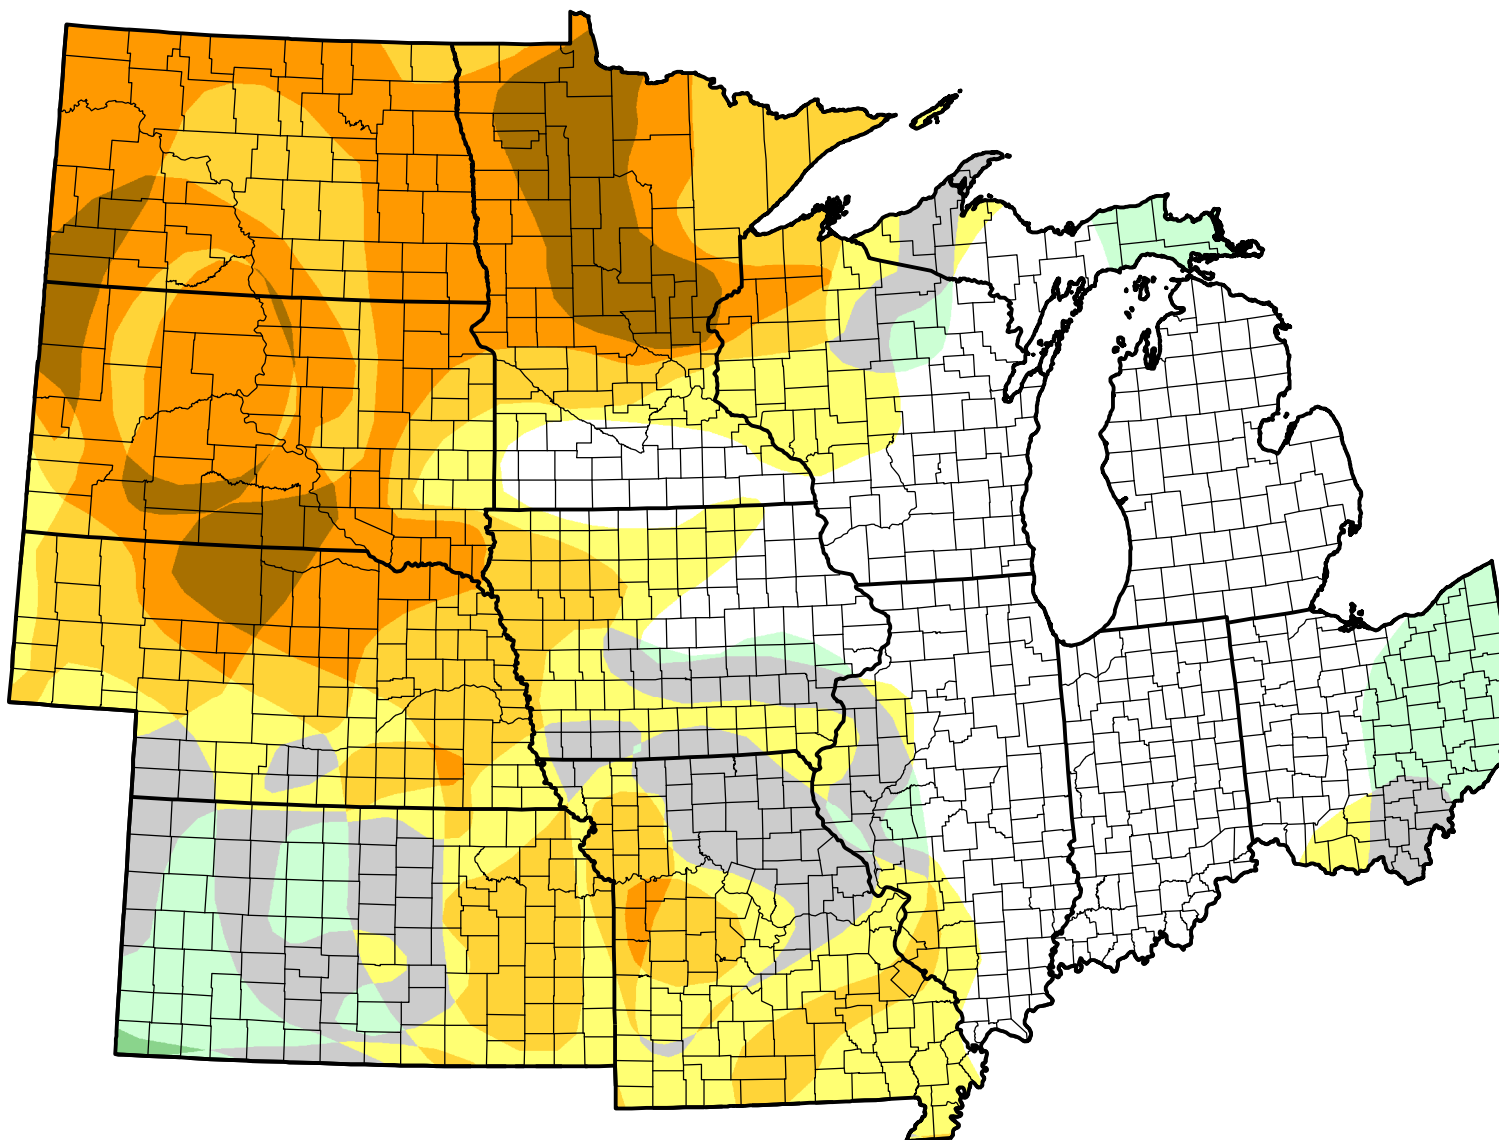

U.S. Drought Monitor Class Change - U2U North Central States 13 Week

August 15, 2006
compared to
May 18, 2006

droughtmonitor.unl.edu

- 5 Class Degradation
- 4 Class Degradation
- 3 Class Degradation
- 2 Class Degradation
- 1 Class Degradation
- No Change
- 1 Class Improvement
- 2 Class Improvement
- 3 Class Improvement
- 4 Class Improvement
- 5 Class Improvement