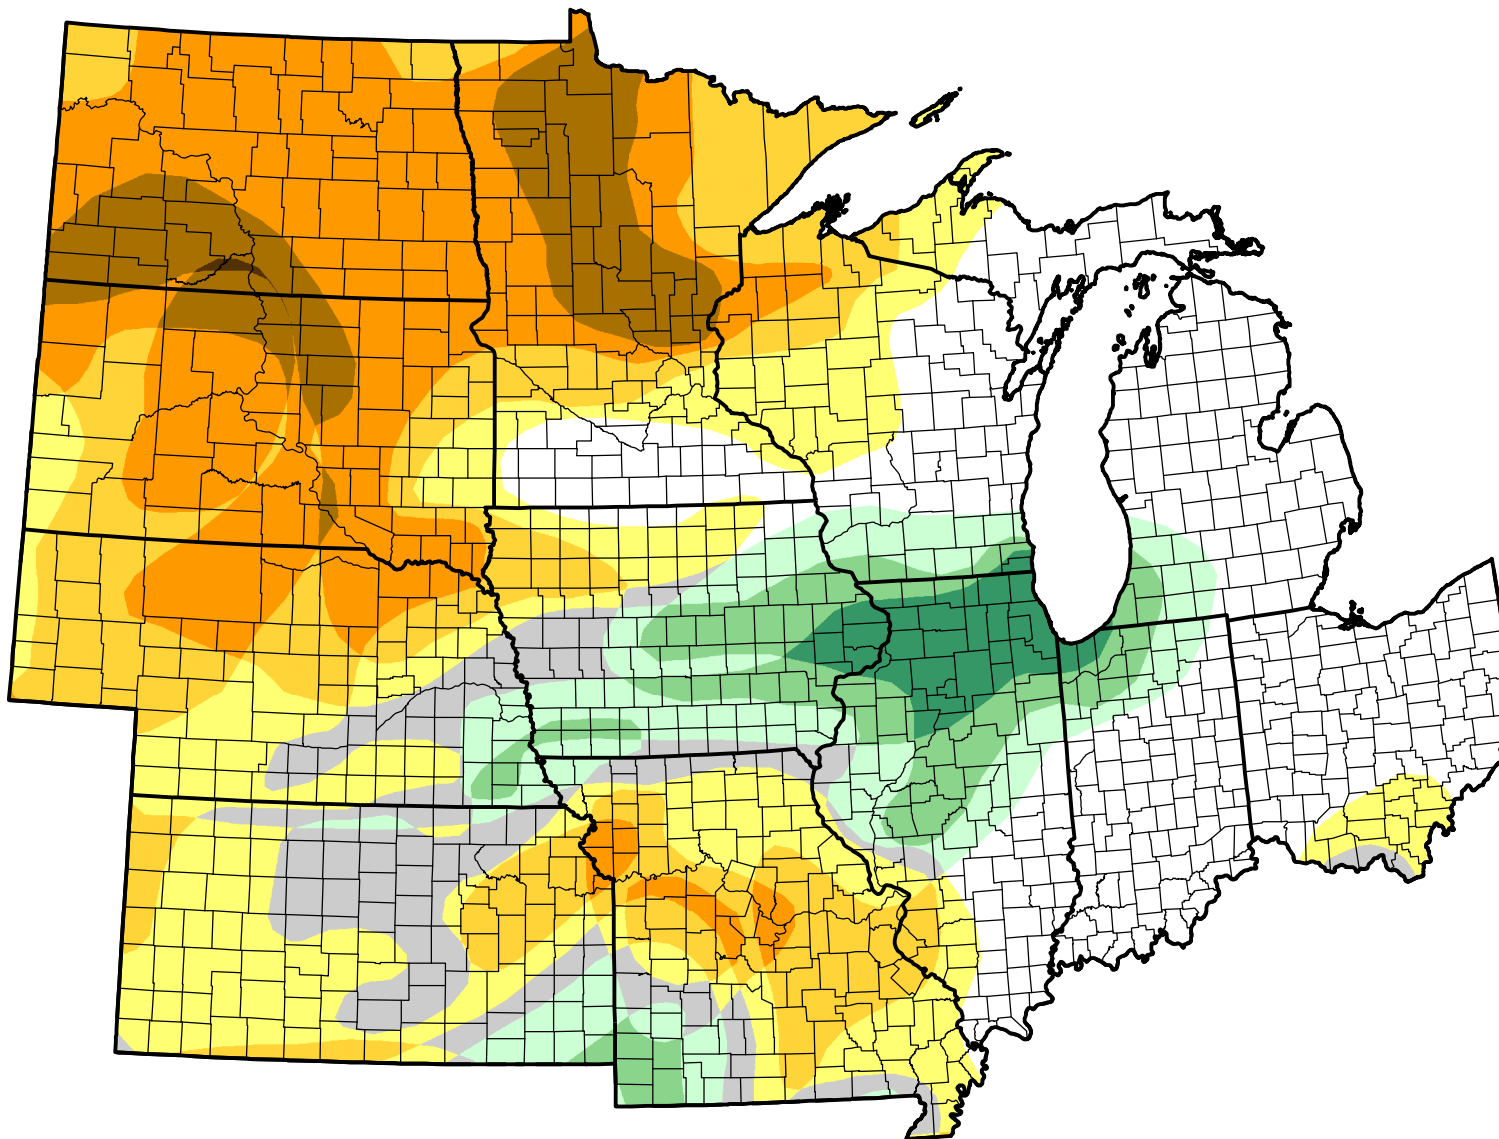

U.S. Drought Monitor Class Change - U2U North Central States 26 Week

August 15, 2006
compared to
February 16, 2006

- 5 Class Degradation
- 4 Class Degradation
- 3 Class Degradation
- 2 Class Degradation
- 1 Class Degradation
- No Change
- 1 Class Improvement
- 2 Class Improvement
- 3 Class Improvement
- 4 Class Improvement
- 5 Class Improvement

droughtmonitor.unl.edu