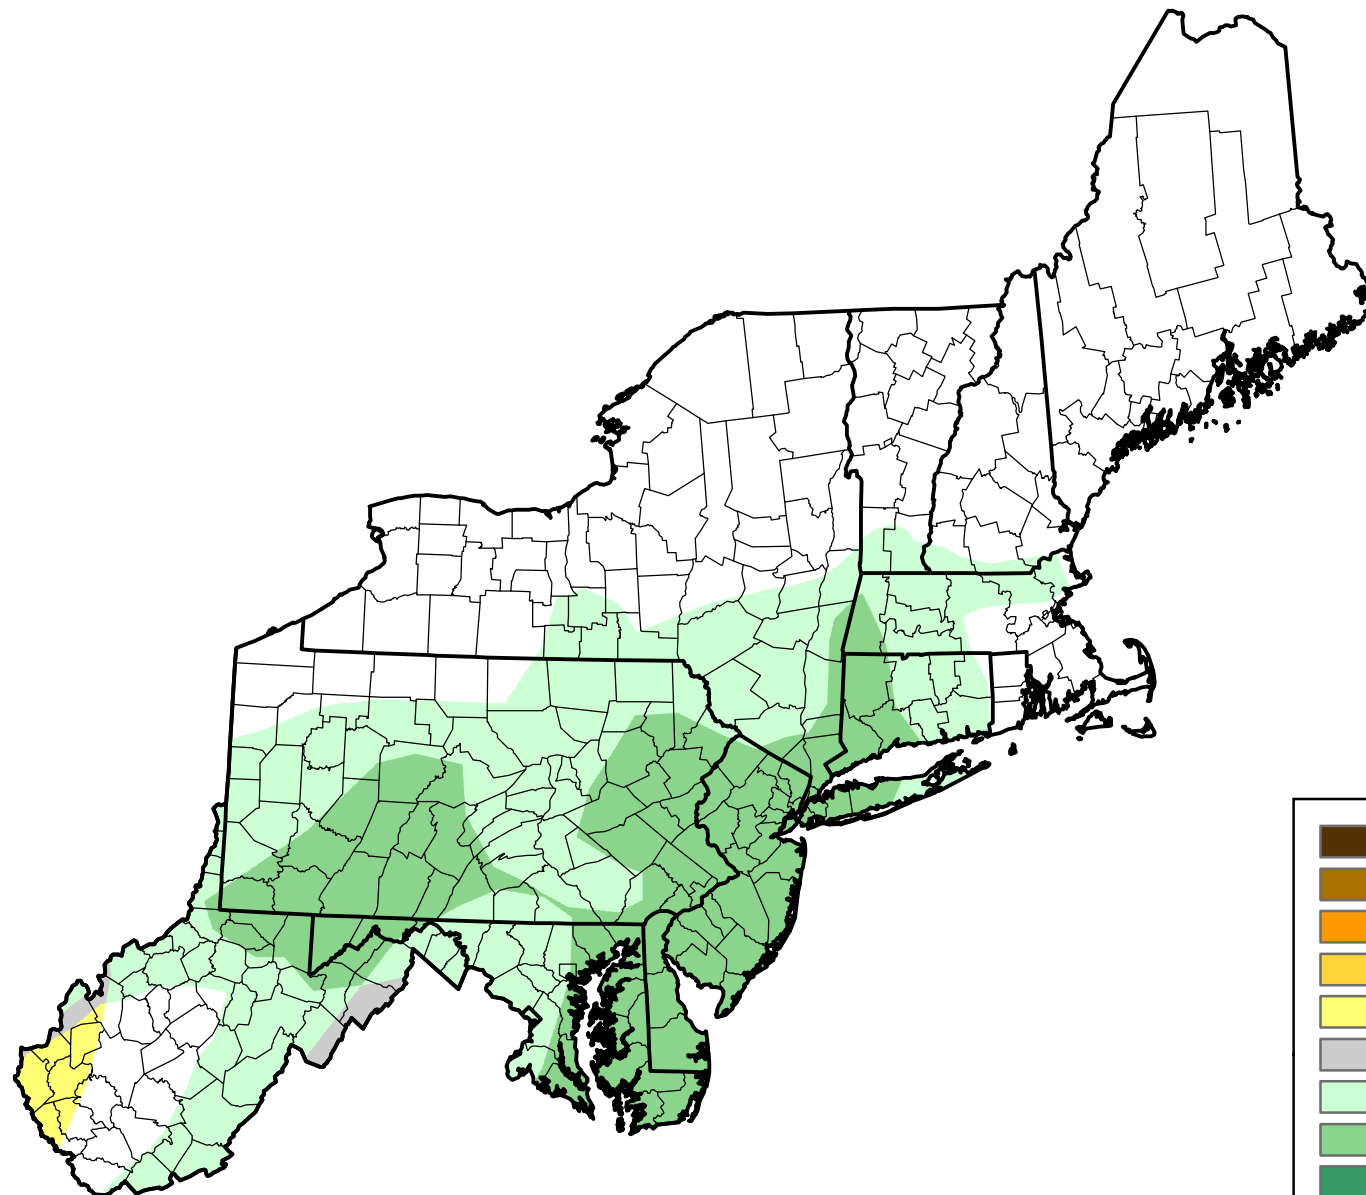

U.S. Drought Monitor Class Change - Northeast

Start of Water Year

August 15, 2006
compared to
September 29, 2005

droughtmonitor.unl.edu

- 5 Class Degradation
- 4 Class Degradation
- 3 Class Degradation
- 2 Class Degradation
- 1 Class Degradation
- No Change
- 1 Class Improvement
- 2 Class Improvement
- 3 Class Improvement
- 4 Class Improvement
- 5 Class Improvement