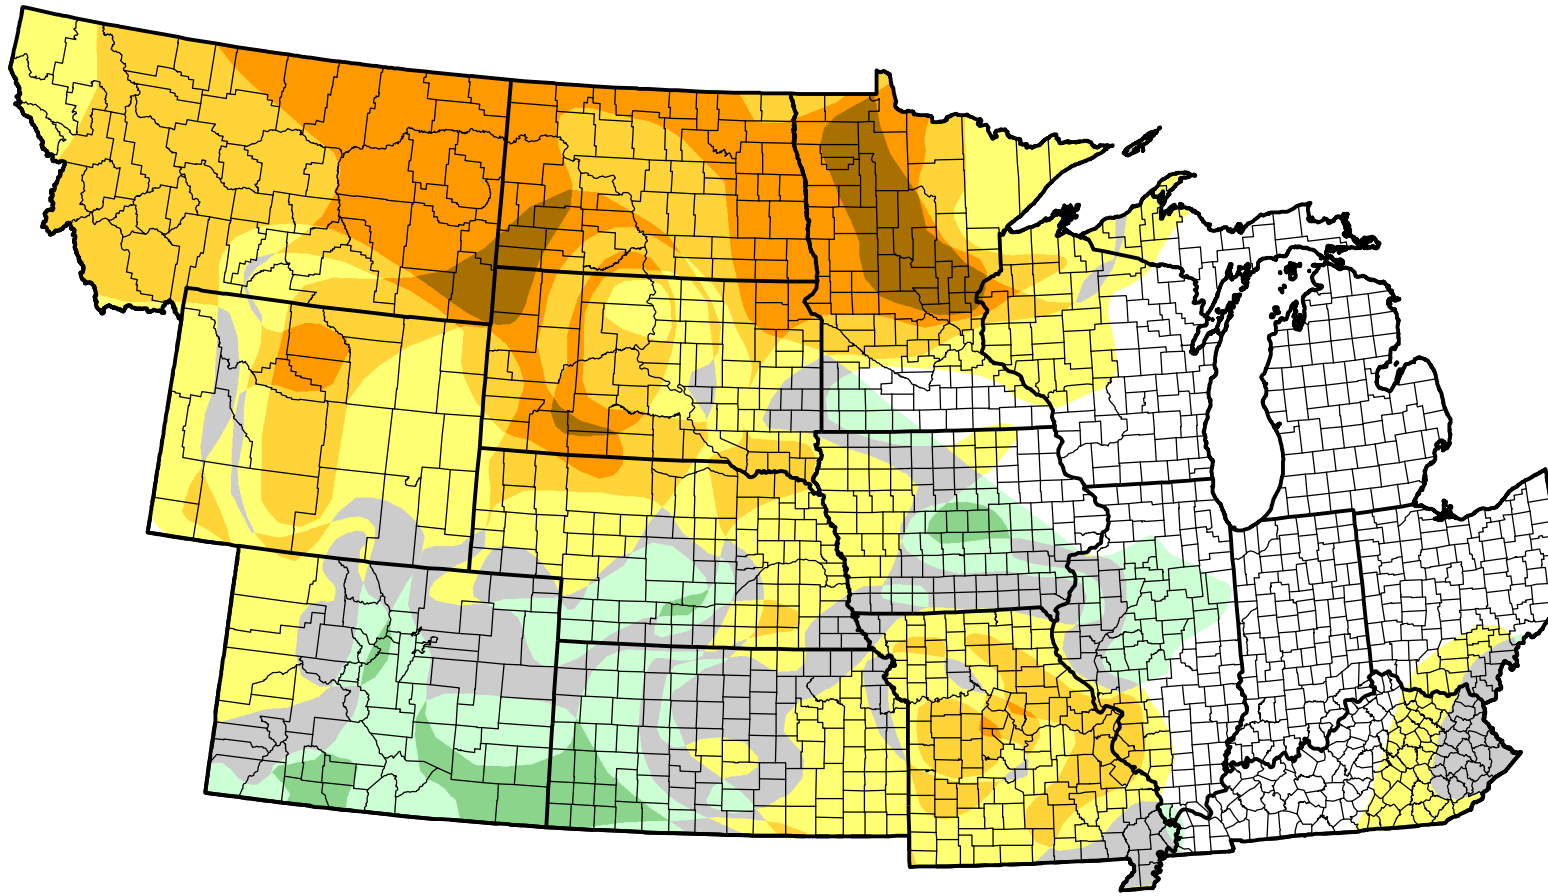

U.S. Drought Monitor Class Change - NWS Central 8 Week

August 15, 2006
compared to
June 22, 2006

droughtmonitor.unl.edu

-  5 Class Degradation
-  4 Class Degradation
-  3 Class Degradation
-  2 Class Degradation
-  1 Class Degradation
-  No Change
-  1 Class Improvement
-  2 Class Improvement
-  3 Class Improvement
-  4 Class Improvement
-  5 Class Improvement