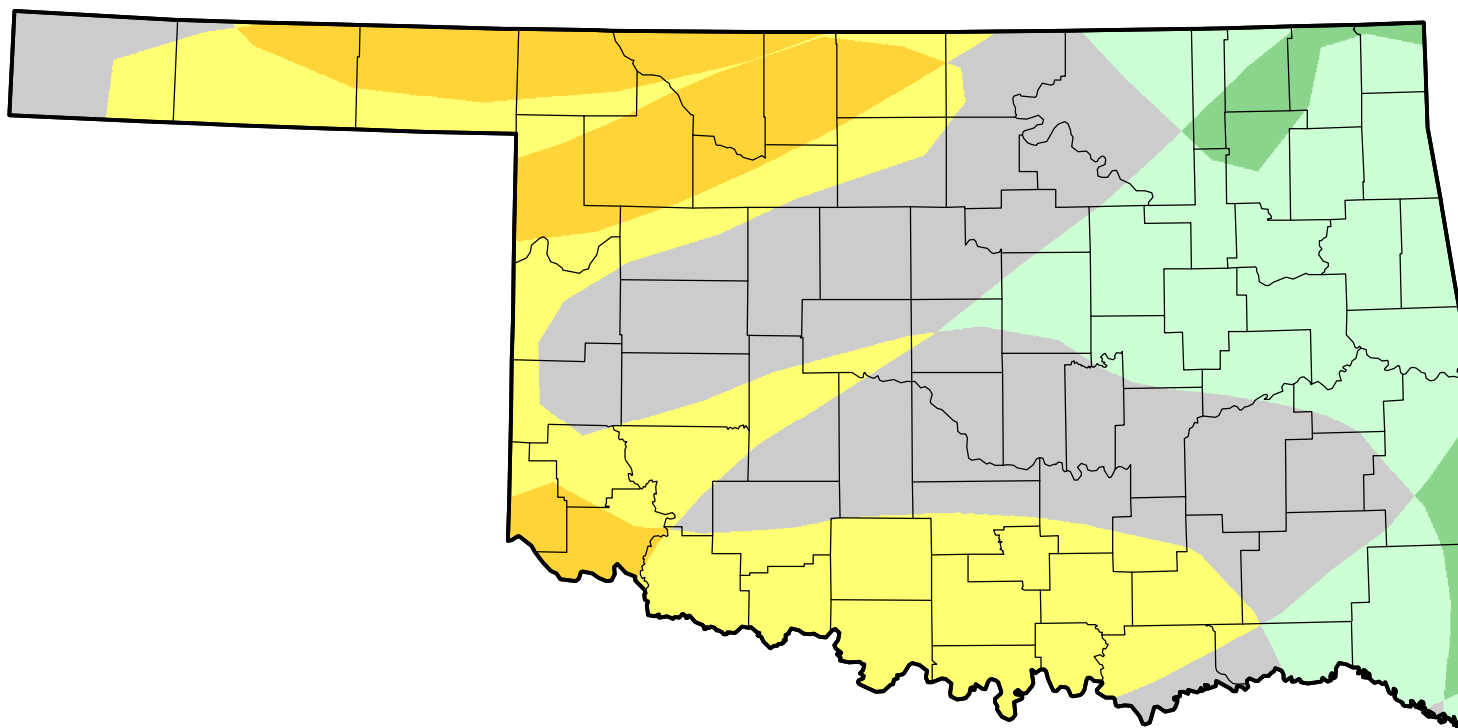

U.S. Drought Monitor Class Change - Oklahoma

26 Week

August 15, 2006
compared to
February 16, 2006

droughtmonitor.unl.edu

-  5 Class Degradation
-  4 Class Degradation
-  3 Class Degradation
-  2 Class Degradation
-  1 Class Degradation
-  No Change
-  1 Class Improvement
-  2 Class Improvement
-  3 Class Improvement
-  4 Class Improvement
-  5 Class Improvement