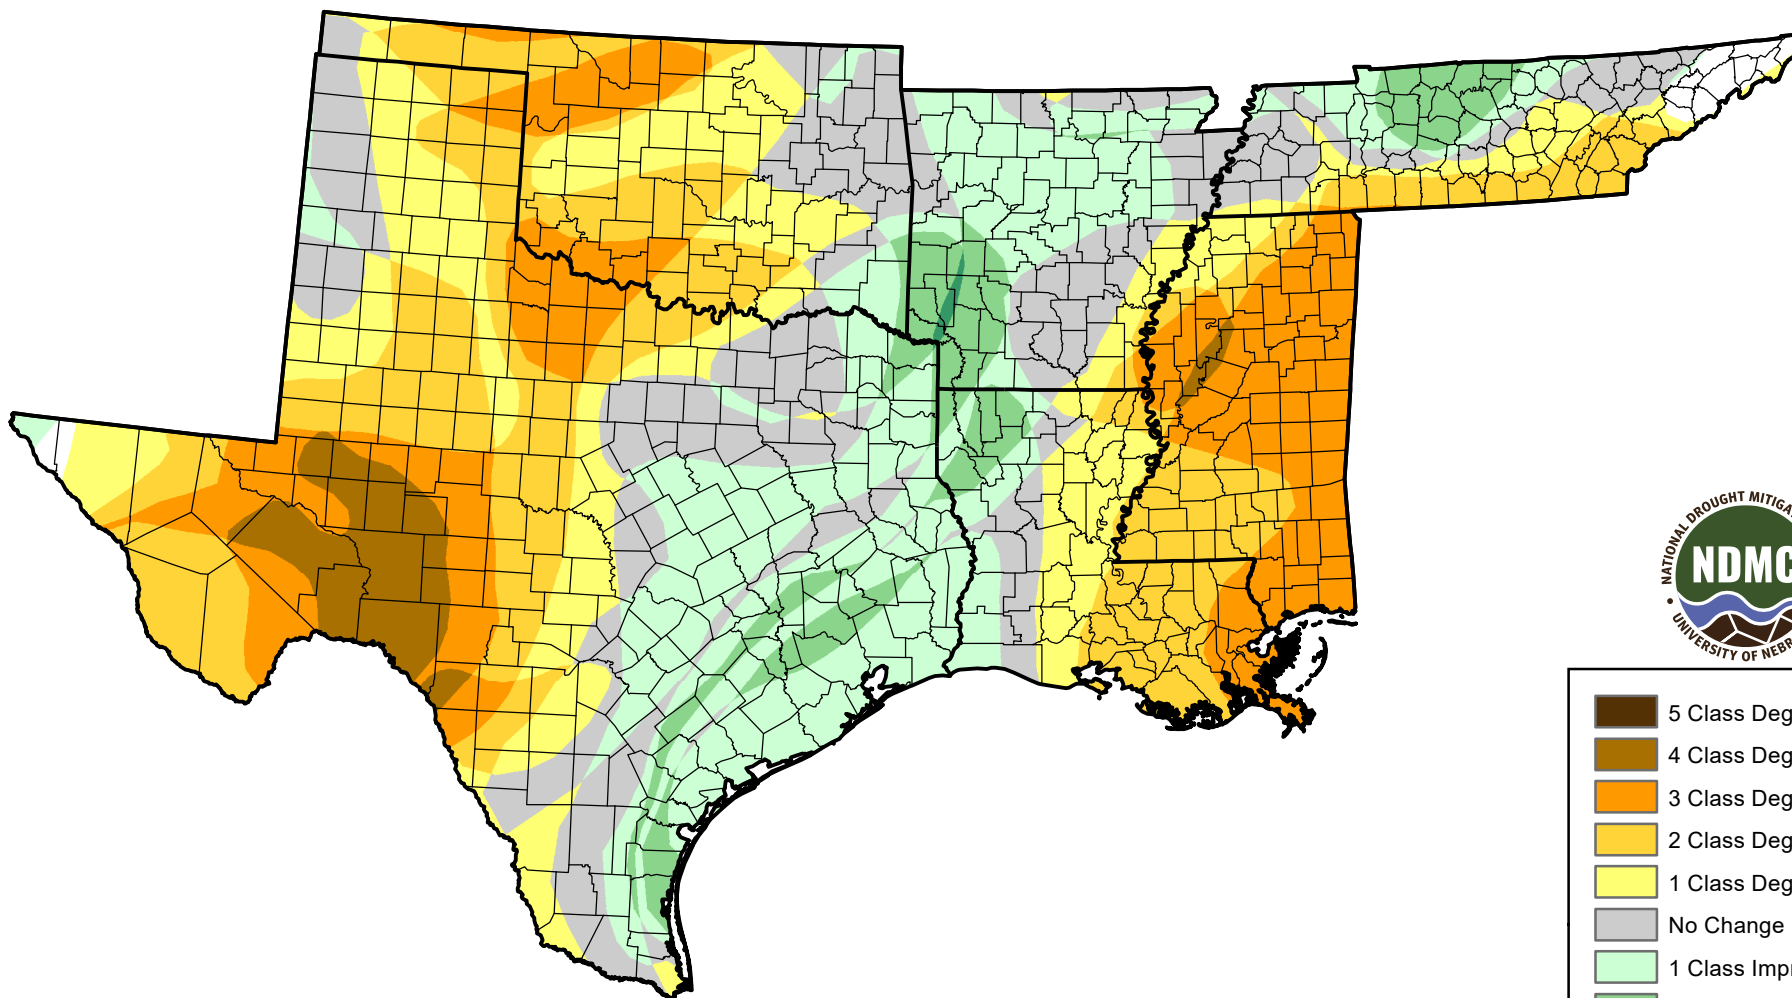

U.S. Drought Monitor Class Change - South

Start of Calendar Year

August 15, 2006
compared to
January 5, 2006

droughtmonitor.unl.edu

-  5 Class Degradation
-  4 Class Degradation
-  3 Class Degradation
-  2 Class Degradation
-  1 Class Degradation
-  No Change
-  1 Class Improvement
-  2 Class Improvement
-  3 Class Improvement
-  4 Class Improvement
-  5 Class Improvement