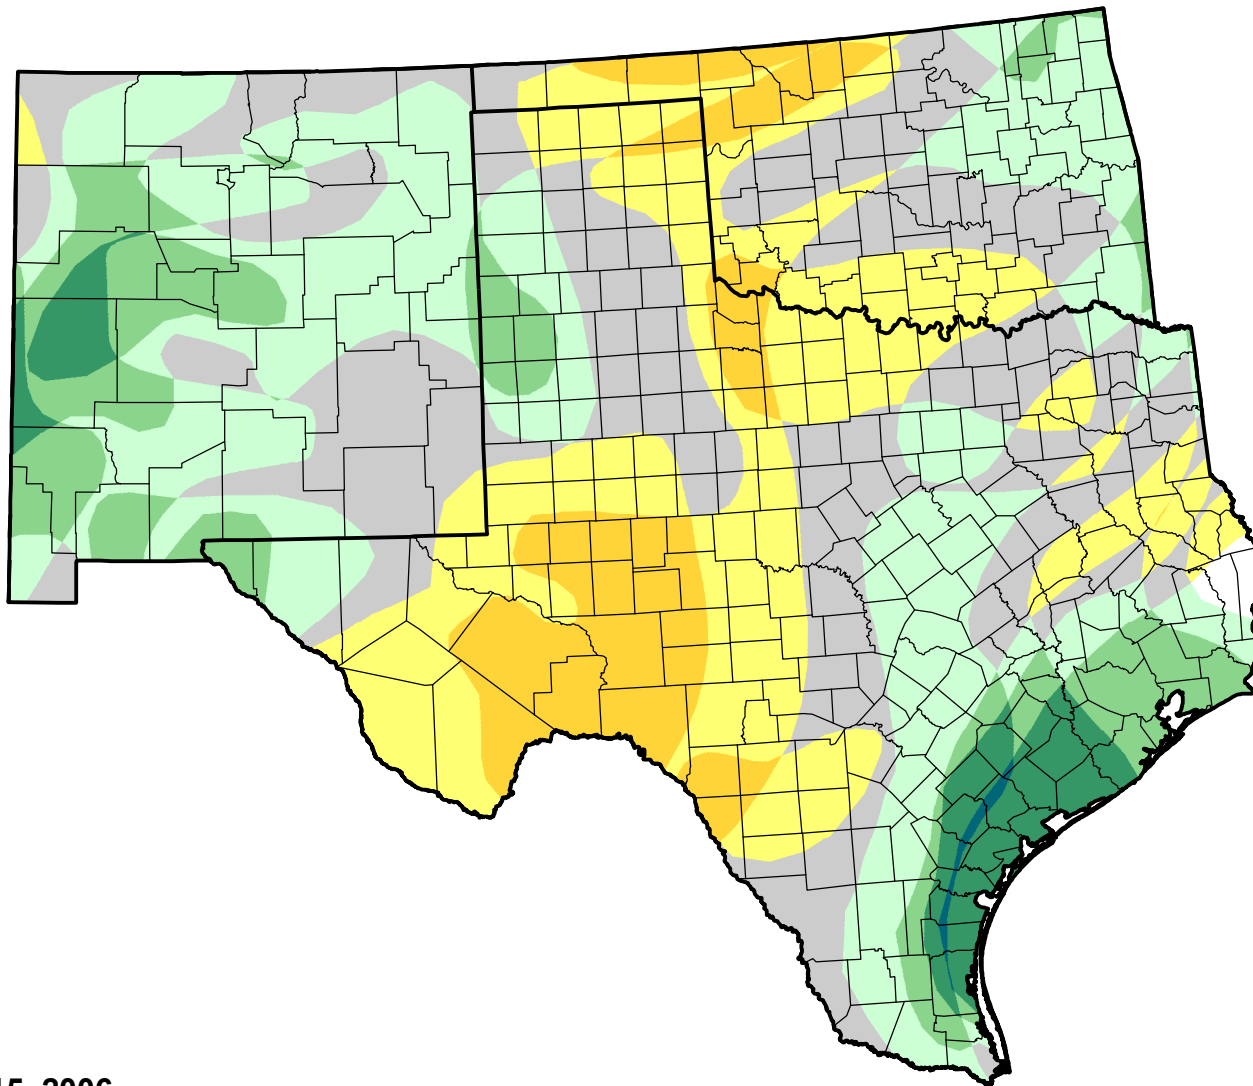

# U.S. Drought Monitor Class Change - Southern Plains RDEWS

26 Week

August 15, 2006  
compared to  
February 16, 2006

[droughtmonitor.unl.edu](http://droughtmonitor.unl.edu)

-  5 Class Degradation
-  4 Class Degradation
-  3 Class Degradation
-  2 Class Degradation
-  1 Class Degradation
-  No Change
-  1 Class Improvement
-  2 Class Improvement
-  3 Class Improvement
-  4 Class Improvement
-  5 Class Improvement