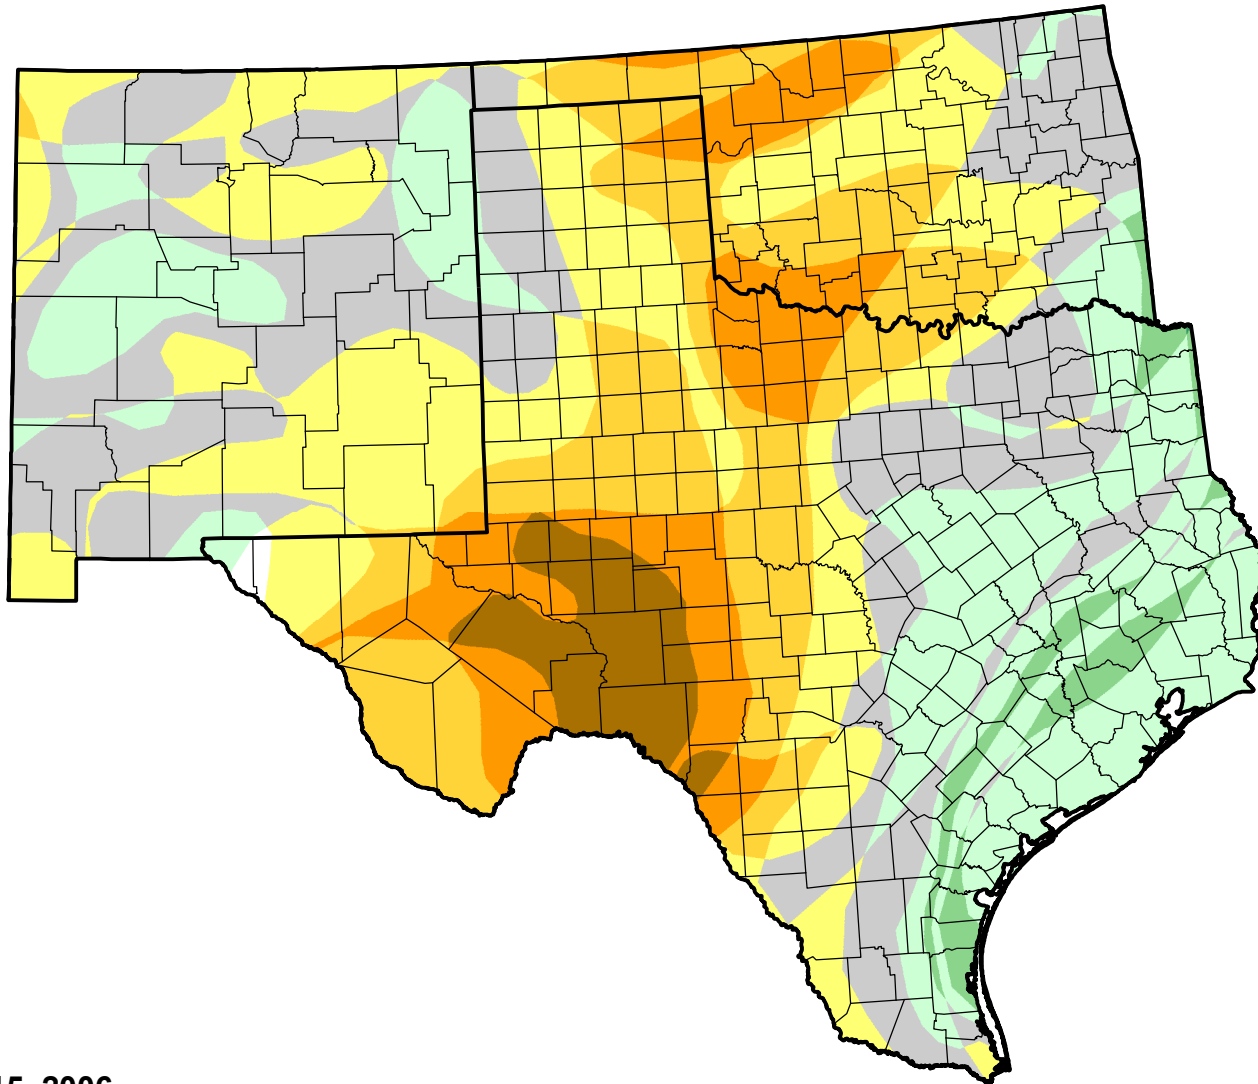

U.S. Drought Monitor Class Change - Southern Plains RDEWS

Start of Calendar Year

August 15, 2006
compared to
January 5, 2006

droughtmonitor.unl.edu

-  5 Class Degradation
-  4 Class Degradation
-  3 Class Degradation
-  2 Class Degradation
-  1 Class Degradation
-  No Change
-  1 Class Improvement
-  2 Class Improvement
-  3 Class Improvement
-  4 Class Improvement
-  5 Class Improvement