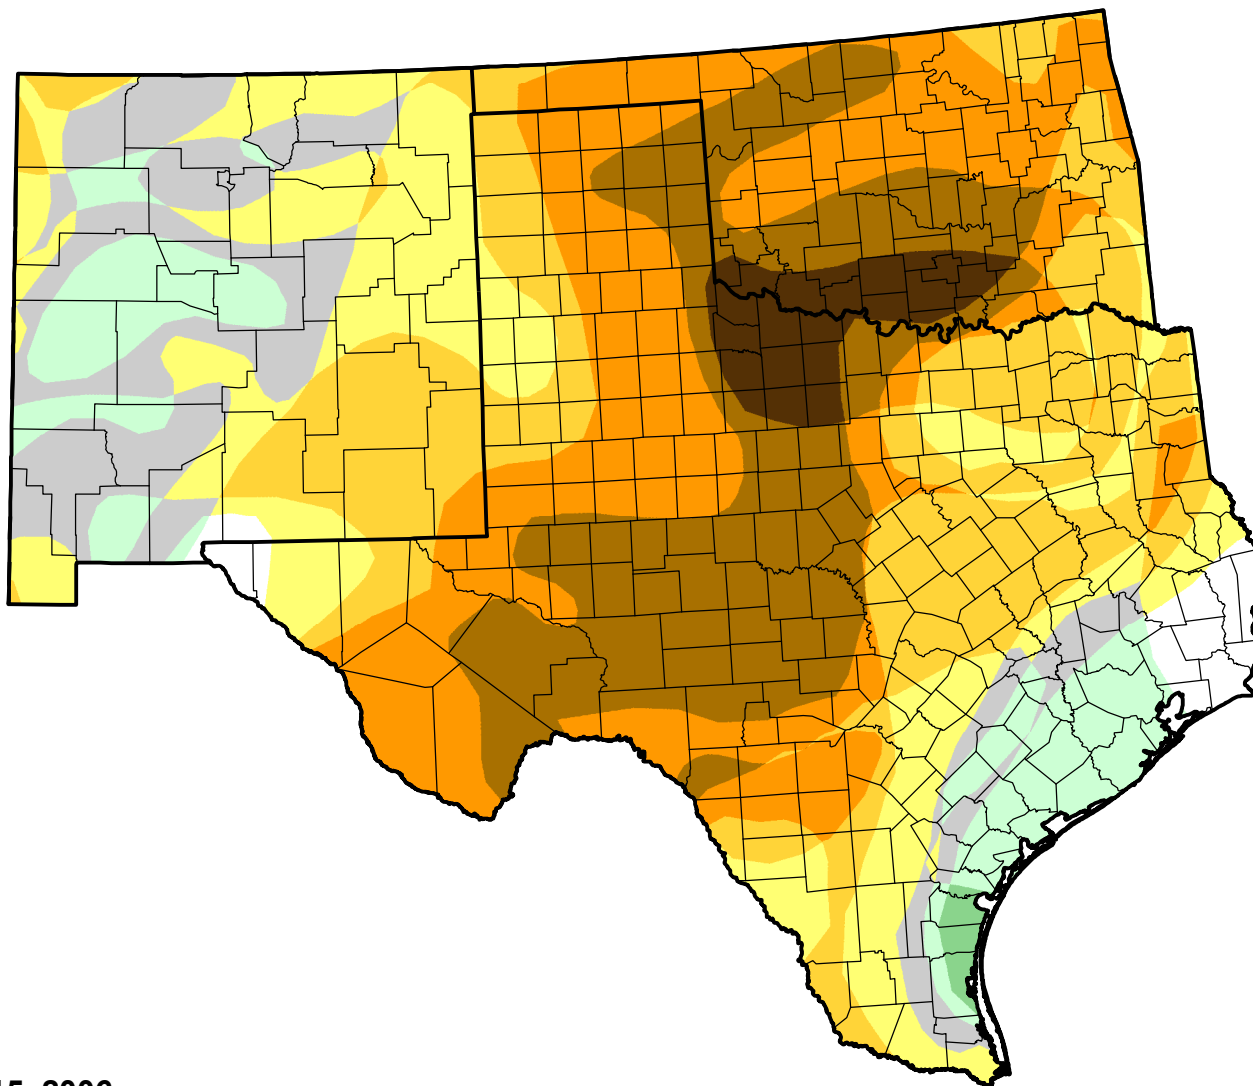

# U.S. Drought Monitor Class Change - Southern Plains RDEWS

Start of Water Year

August 15, 2006  
compared to  
September 29, 2005

[droughtmonitor.unl.edu](http://droughtmonitor.unl.edu)

- |   |                     |
|---|---------------------|
|  | 5 Class Degradation |
|  | 4 Class Degradation |
|  | 3 Class Degradation |
|  | 2 Class Degradation |
|  | 1 Class Degradation |
|  | No Change           |
|  | 1 Class Improvement |
|  | 2 Class Improvement |
|  | 3 Class Improvement |
|  | 4 Class Improvement |
|  | 5 Class Improvement |