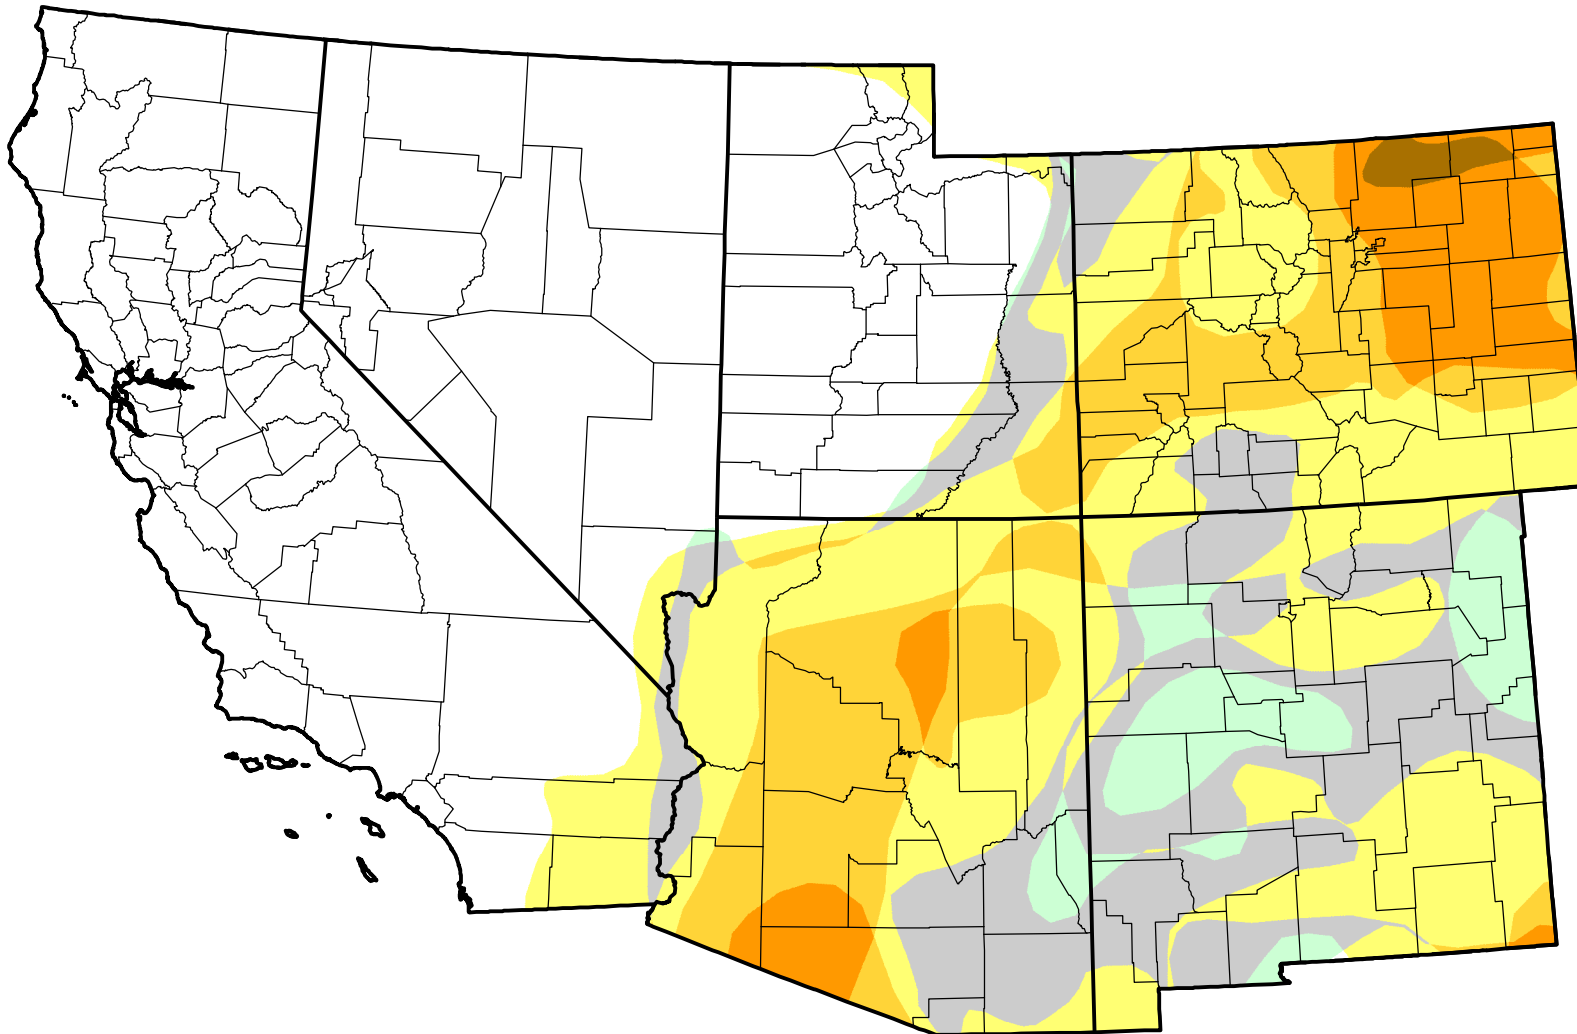

U.S. Drought Monitor Class Change - Southwest

Start of Calendar Year

August 15, 2006
compared to
January 5, 2006

droughtmonitor.unl.edu

-  5 Class Degradation
-  4 Class Degradation
-  3 Class Degradation
-  2 Class Degradation
-  1 Class Degradation
-  No Change
-  1 Class Improvement
-  2 Class Improvement
-  3 Class Improvement
-  4 Class Improvement
-  5 Class Improvement