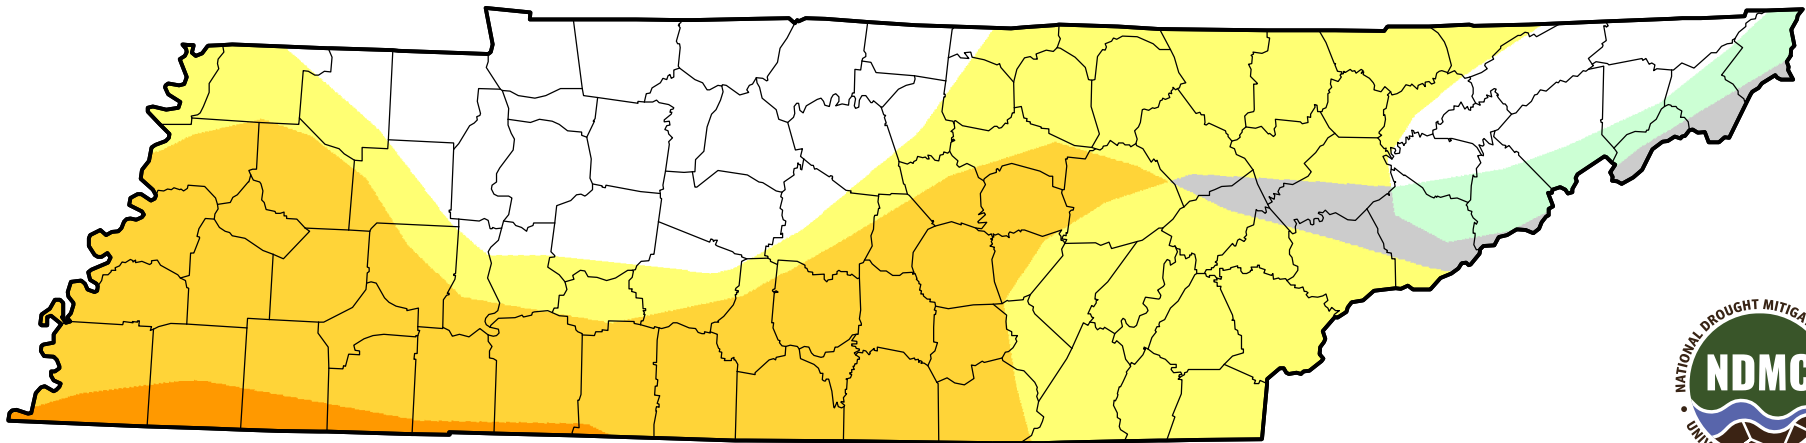

U.S. Drought Monitor Class Change - Tennessee

13 Week

August 15, 2006
compared to
May 18, 2006

droughtmonitor.unl.edu