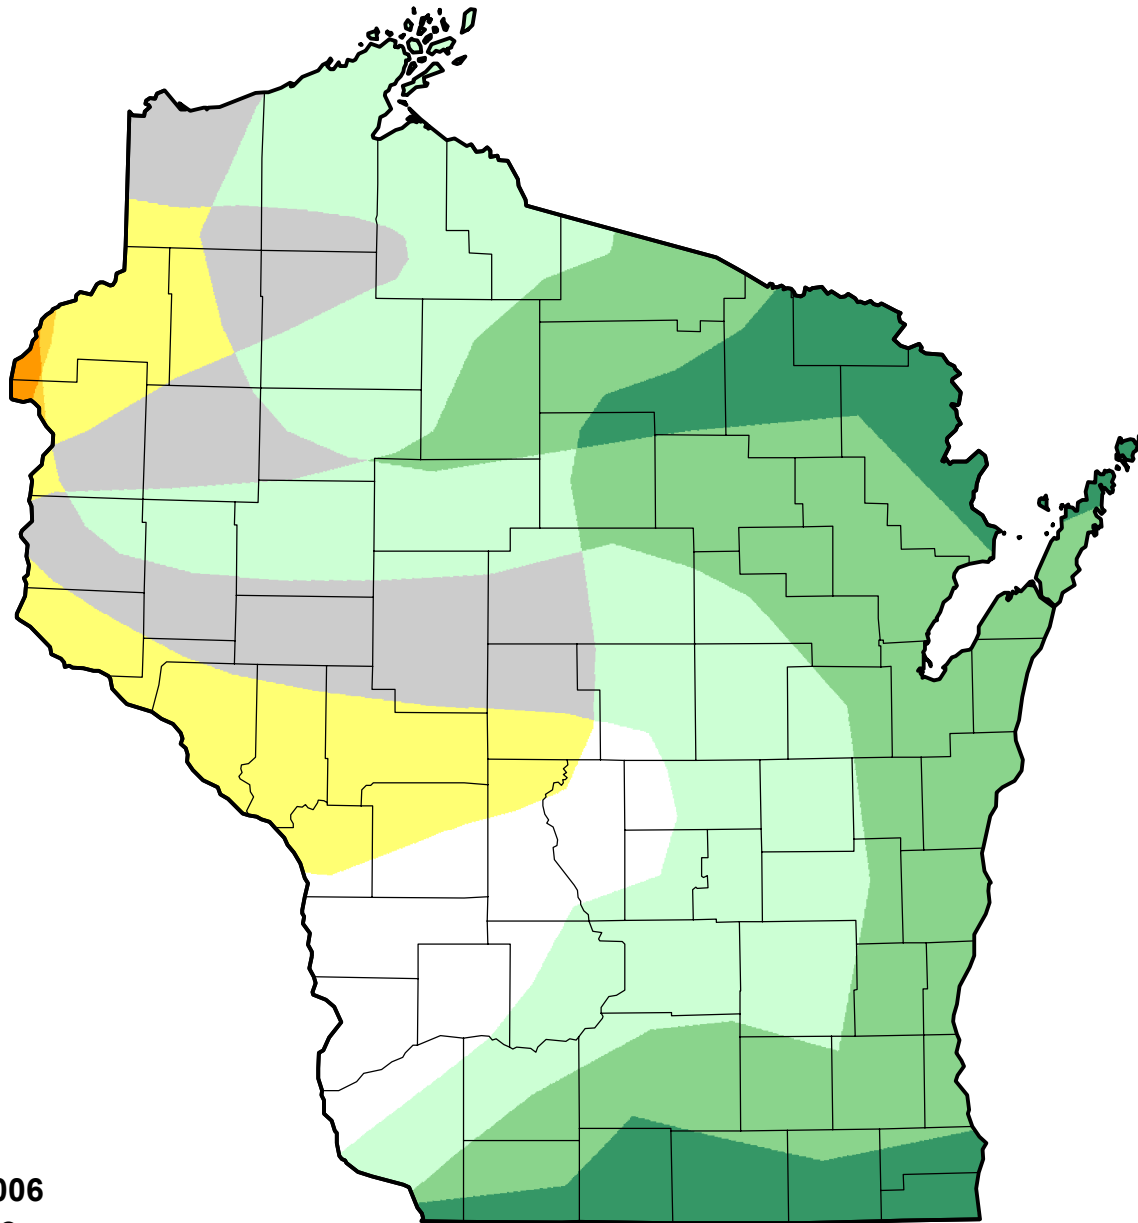

U.S. Drought Monitor Class Change - Wisconsin Start of Water Year

August 15, 2006
compared to
September 29, 2005

droughtmonitor.unl.edu

-  5 Class Degradation
-  4 Class Degradation
-  3 Class Degradation
-  2 Class Degradation
-  1 Class Degradation
-  No Change
-  1 Class Improvement
-  2 Class Improvement
-  3 Class Improvement
-  4 Class Improvement
-  5 Class Improvement