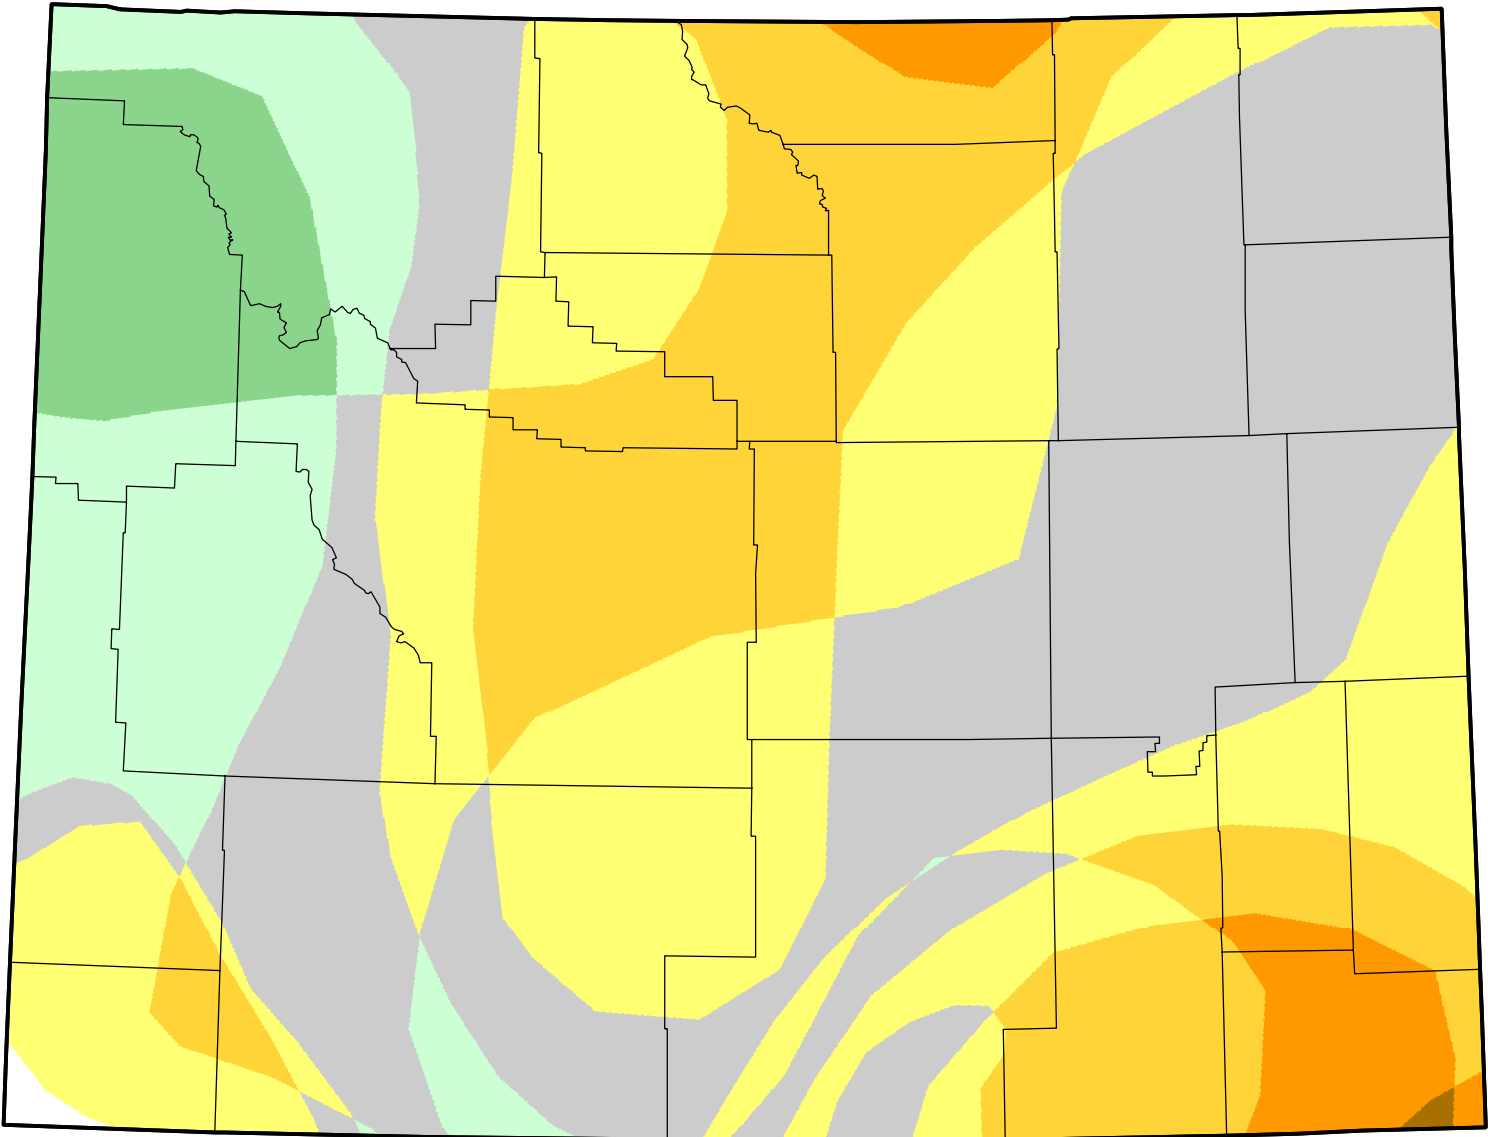

# U.S. Drought Monitor Class Change - Wyoming

## 52 Week

August 15, 2006  
compared to  
August 18, 2005

[droughtmonitor.unl.edu](http://droughtmonitor.unl.edu)

-  5 Class Degradation
-  4 Class Degradation
-  3 Class Degradation
-  2 Class Degradation
-  1 Class Degradation
-  No Change
-  1 Class Improvement
-  2 Class Improvement
-  3 Class Improvement
-  4 Class Improvement
-  5 Class Improvement