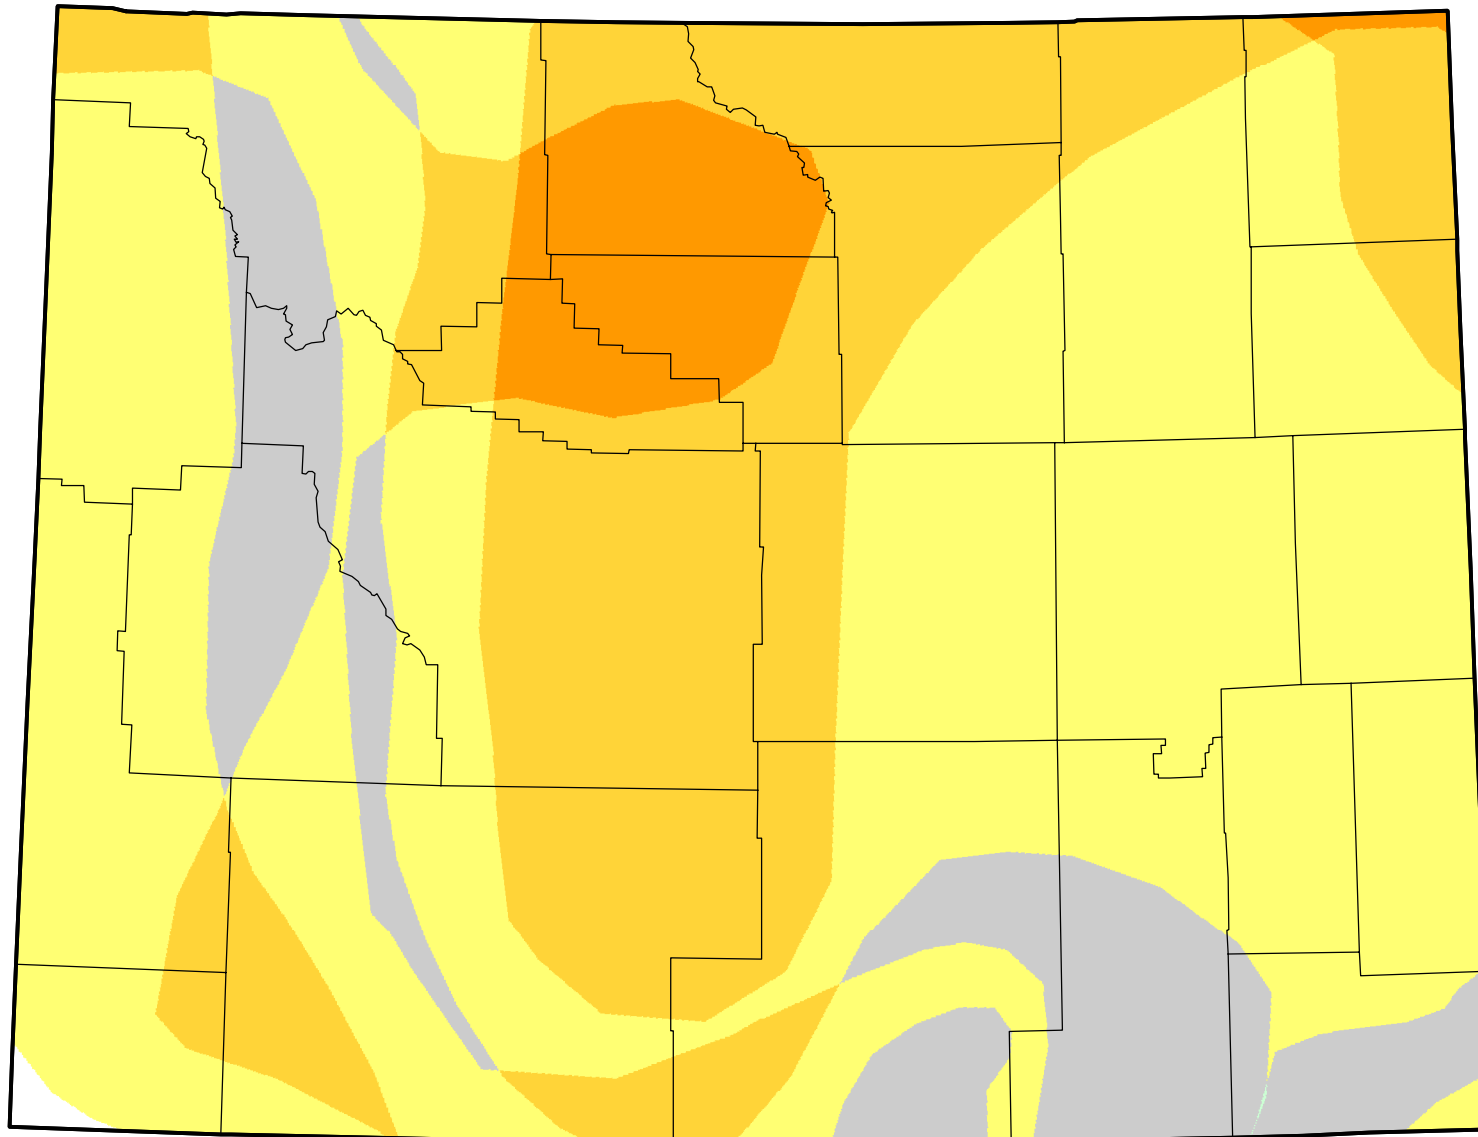

U.S. Drought Monitor Class Change - Wyoming

8 Week

August 15, 2006
compared to
June 22, 2006

droughtmonitor.unl.edu

-  5 Class Degradation
-  4 Class Degradation
-  3 Class Degradation
-  2 Class Degradation
-  1 Class Degradation
-  No Change
-  1 Class Improvement
-  2 Class Improvement
-  3 Class Improvement
-  4 Class Improvement
-  5 Class Improvement