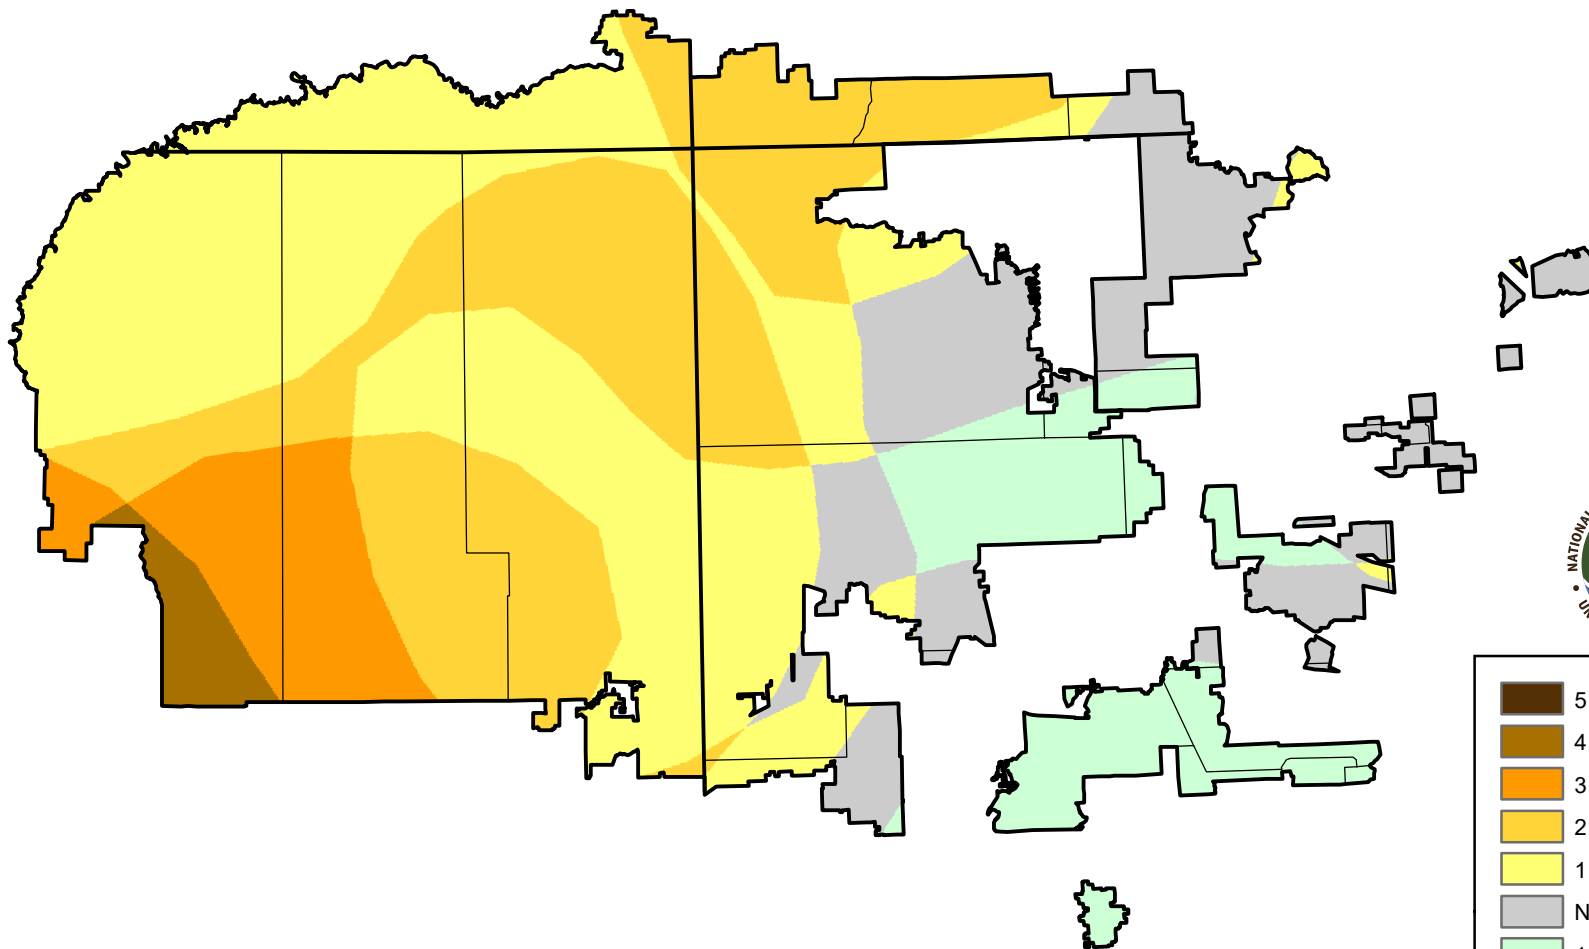

U.S. Drought Monitor Class Change - 4 Corners

52 Week

August 22, 2006
compared to
August 25, 2005

droughtmonitor.unl.edu

-  5 Class Degradation
-  4 Class Degradation
-  3 Class Degradation
-  2 Class Degradation
-  1 Class Degradation
-  No Change
-  1 Class Improvement
-  2 Class Improvement
-  3 Class Improvement
-  4 Class Improvement
-  5 Class Improvement