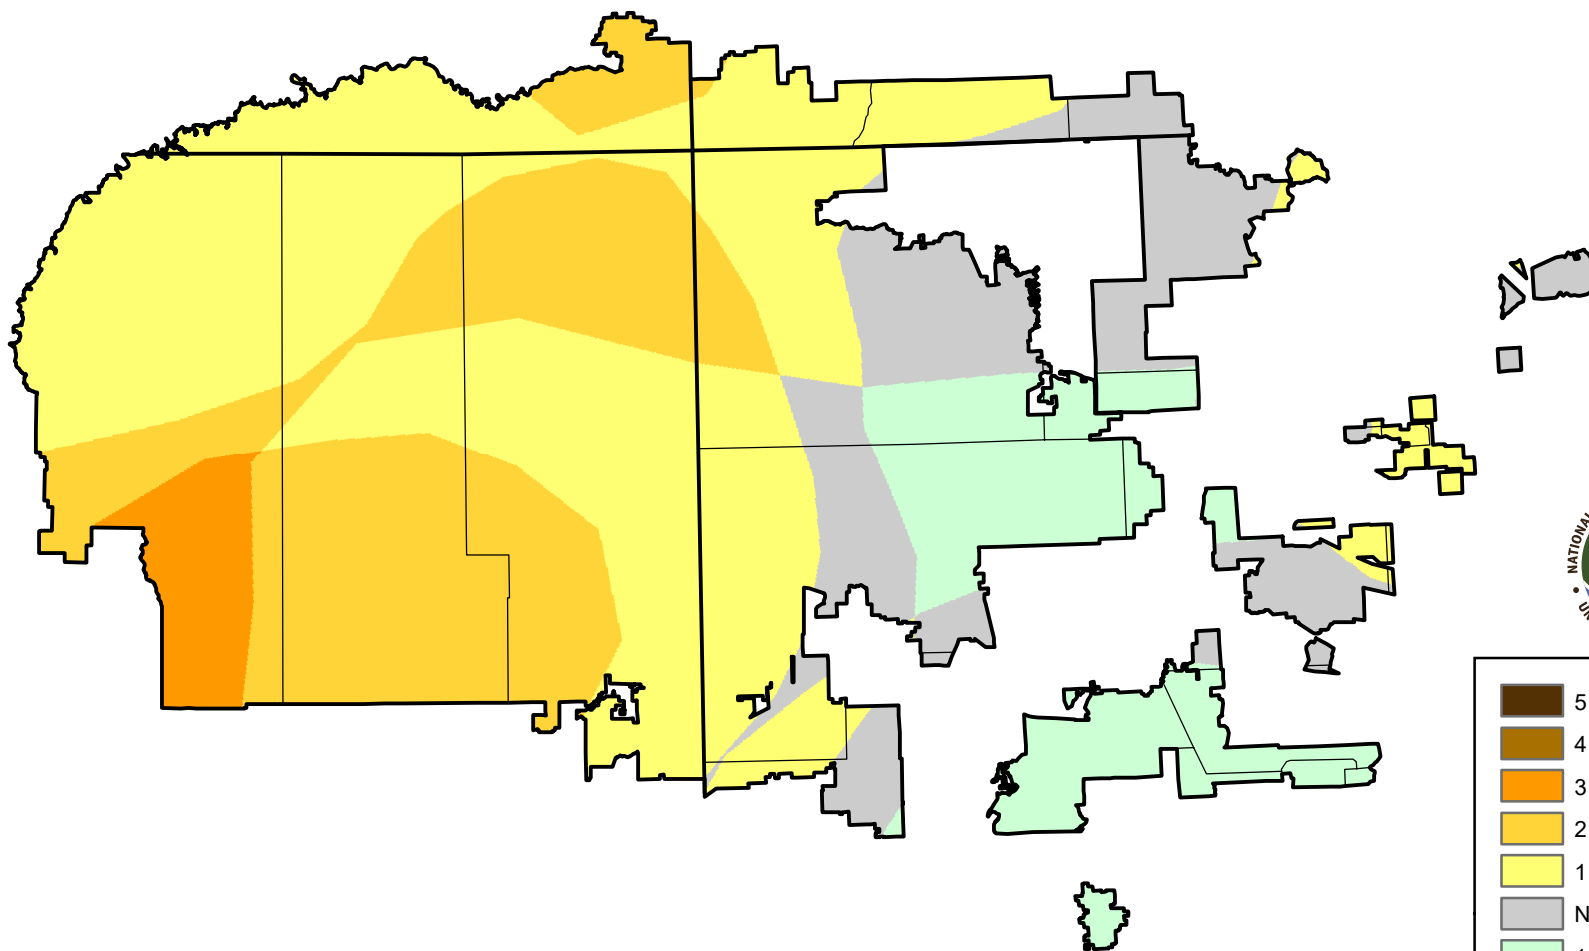

U.S. Drought Monitor Class Change - 4 Corners

Start of Calendar Year

August 22, 2006
compared to
January 5, 2006

droughtmonitor.unl.edu

-  5 Class Degradation
-  4 Class Degradation
-  3 Class Degradation
-  2 Class Degradation
-  1 Class Degradation
-  No Change
-  1 Class Improvement
-  2 Class Improvement
-  3 Class Improvement
-  4 Class Improvement
-  5 Class Improvement