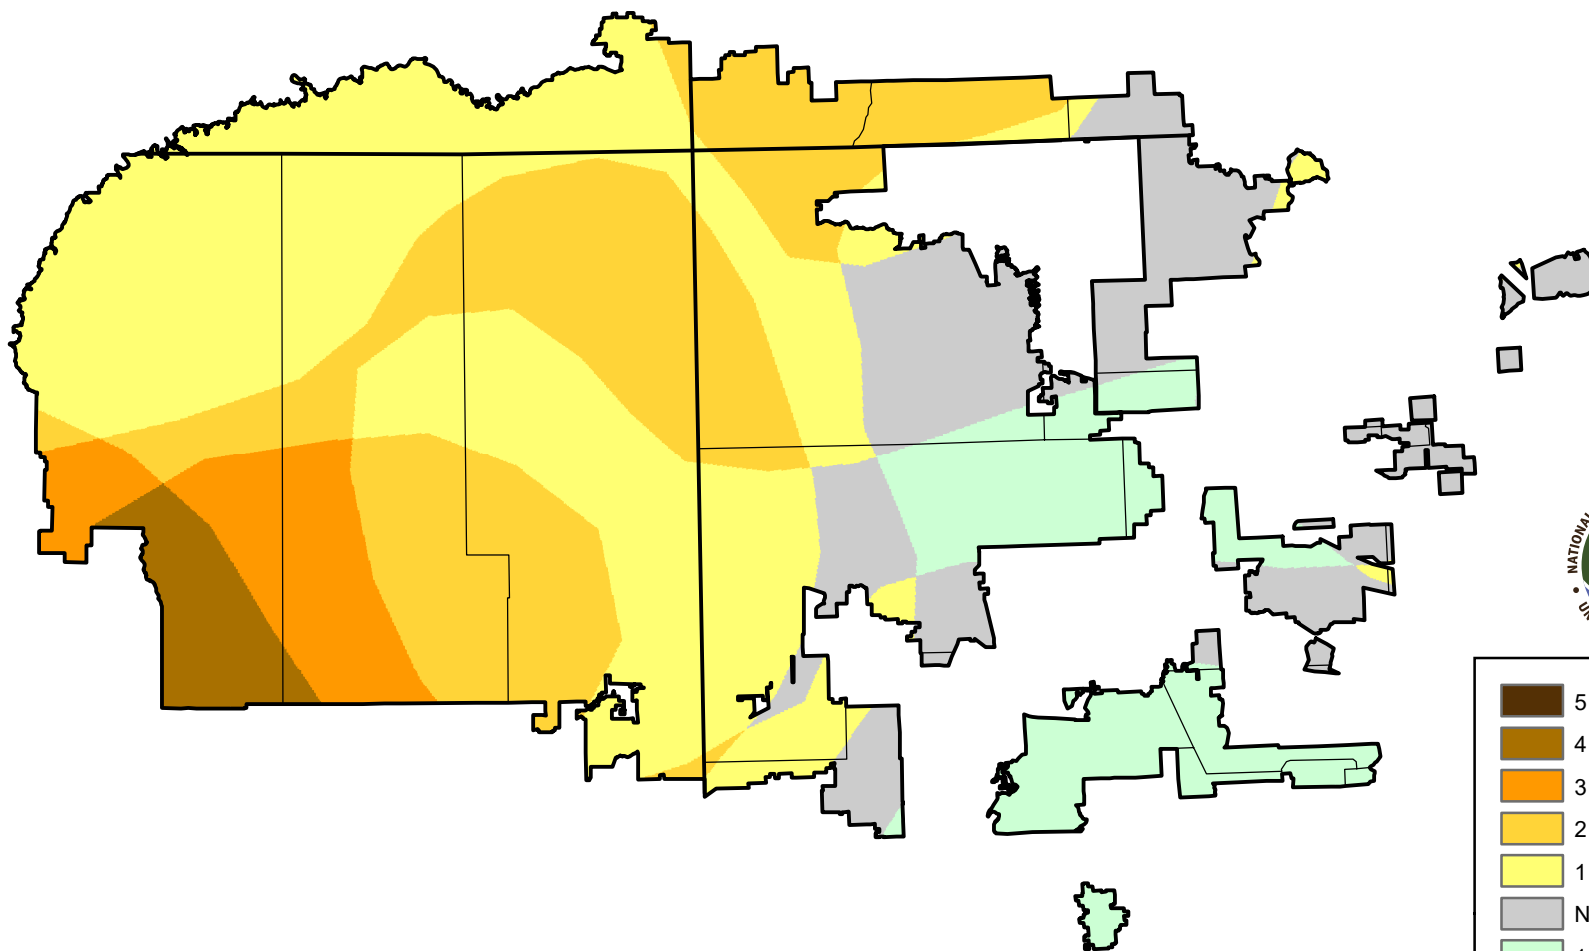

U.S. Drought Monitor Class Change - 4 Corners

Start of Water Year

August 22, 2006
compared to
September 29, 2005

droughtmonitor.unl.edu

- 5 Class Degradation
- 4 Class Degradation
- 3 Class Degradation
- 2 Class Degradation
- 1 Class Degradation
- No Change
- 1 Class Improvement
- 2 Class Improvement
- 3 Class Improvement
- 4 Class Improvement
- 5 Class Improvement