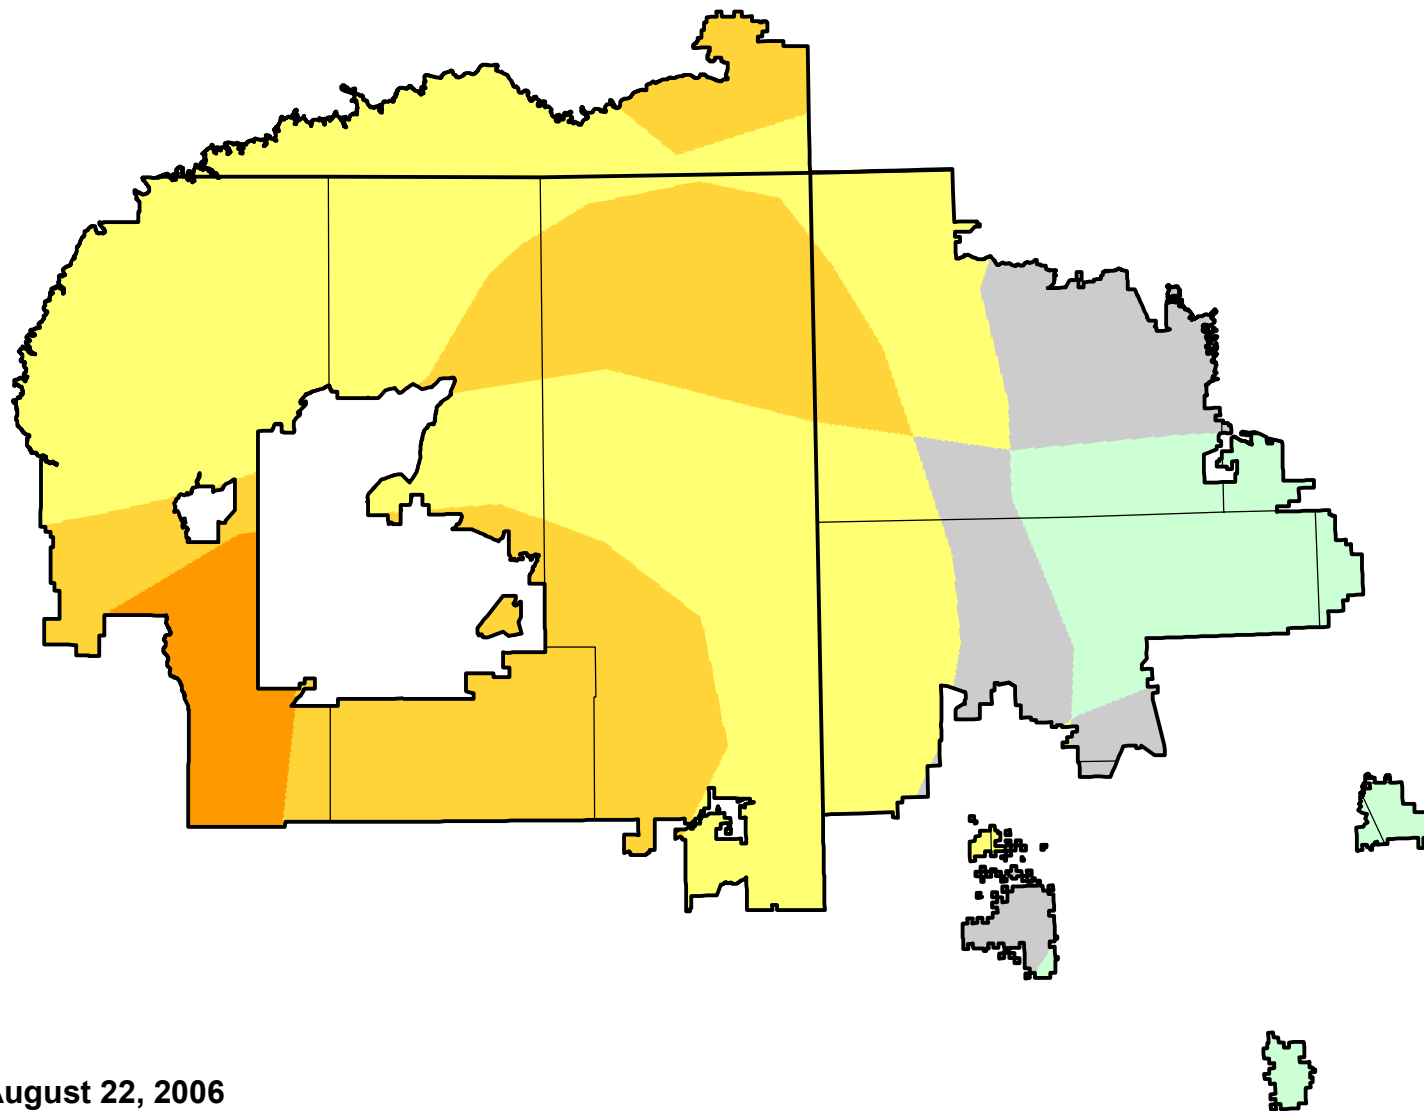

U.S. Drought Monitor Class Change - Navajo

Start of Calendar Year

August 22, 2006
compared to
January 5, 2006

droughtmonitor.unl.edu

-  5 Class Degradation
-  4 Class Degradation
-  3 Class Degradation
-  2 Class Degradation
-  1 Class Degradation
-  No Change
-  1 Class Improvement
-  2 Class Improvement
-  3 Class Improvement
-  4 Class Improvement
-  5 Class Improvement