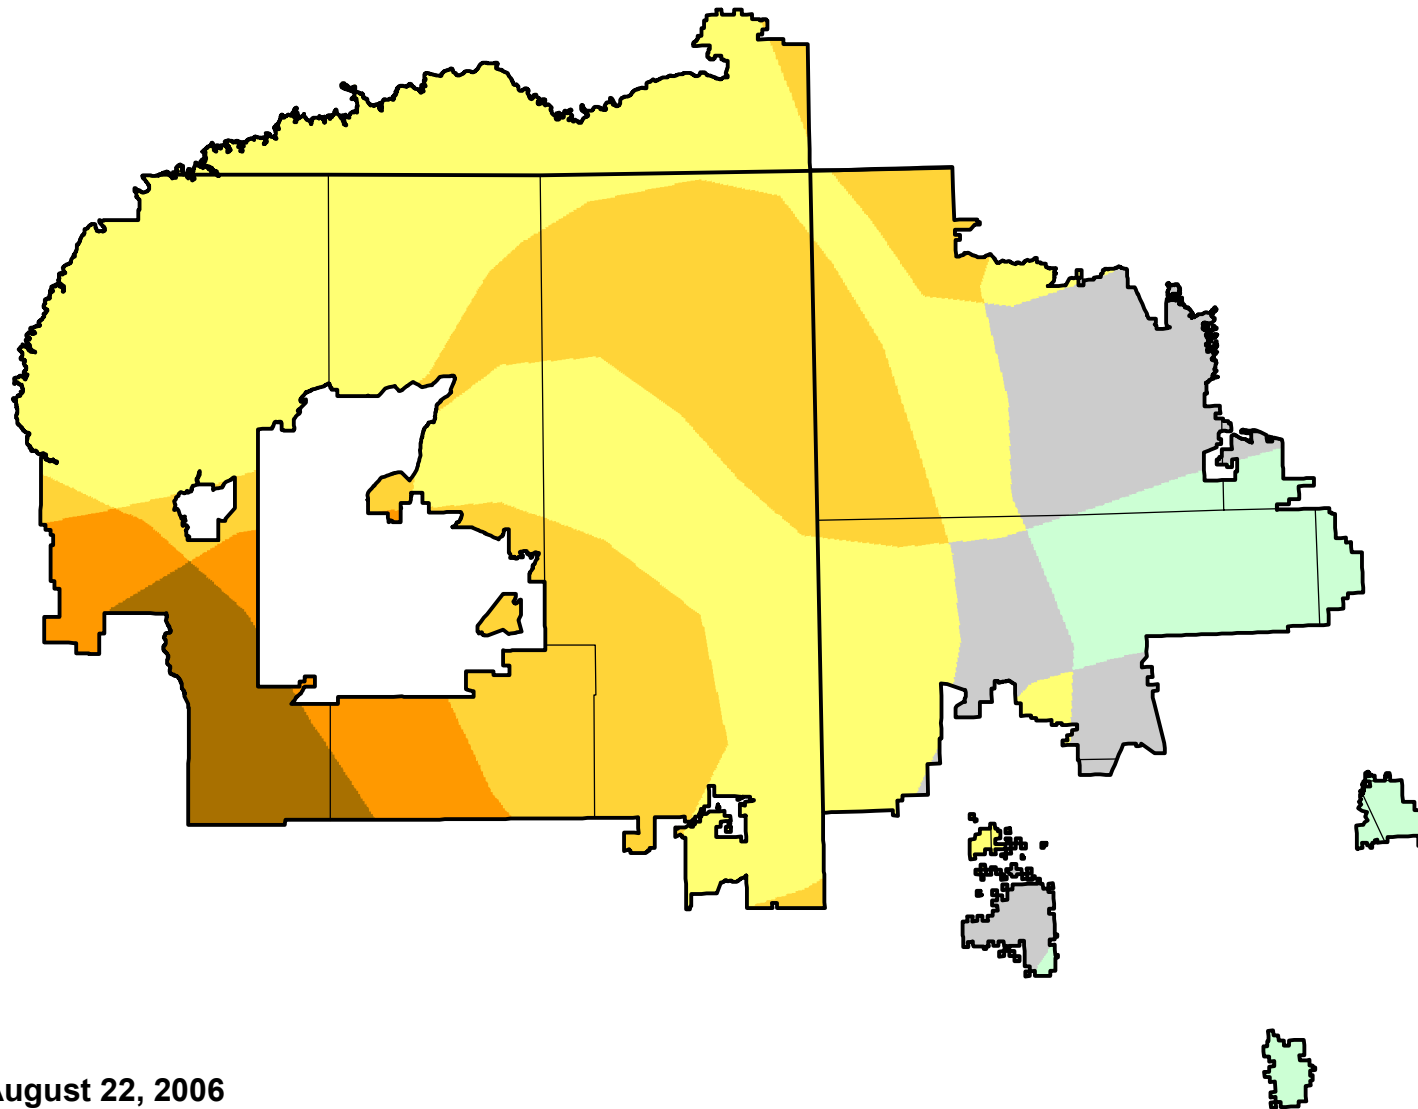

U.S. Drought Monitor Class Change - Navajo

Start of Water Year

August 22, 2006
compared to
September 29, 2005

-  5 Class Degradation
-  4 Class Degradation
-  3 Class Degradation
-  2 Class Degradation
-  1 Class Degradation
-  No Change
-  1 Class Improvement
-  2 Class Improvement
-  3 Class Improvement
-  4 Class Improvement
-  5 Class Improvement