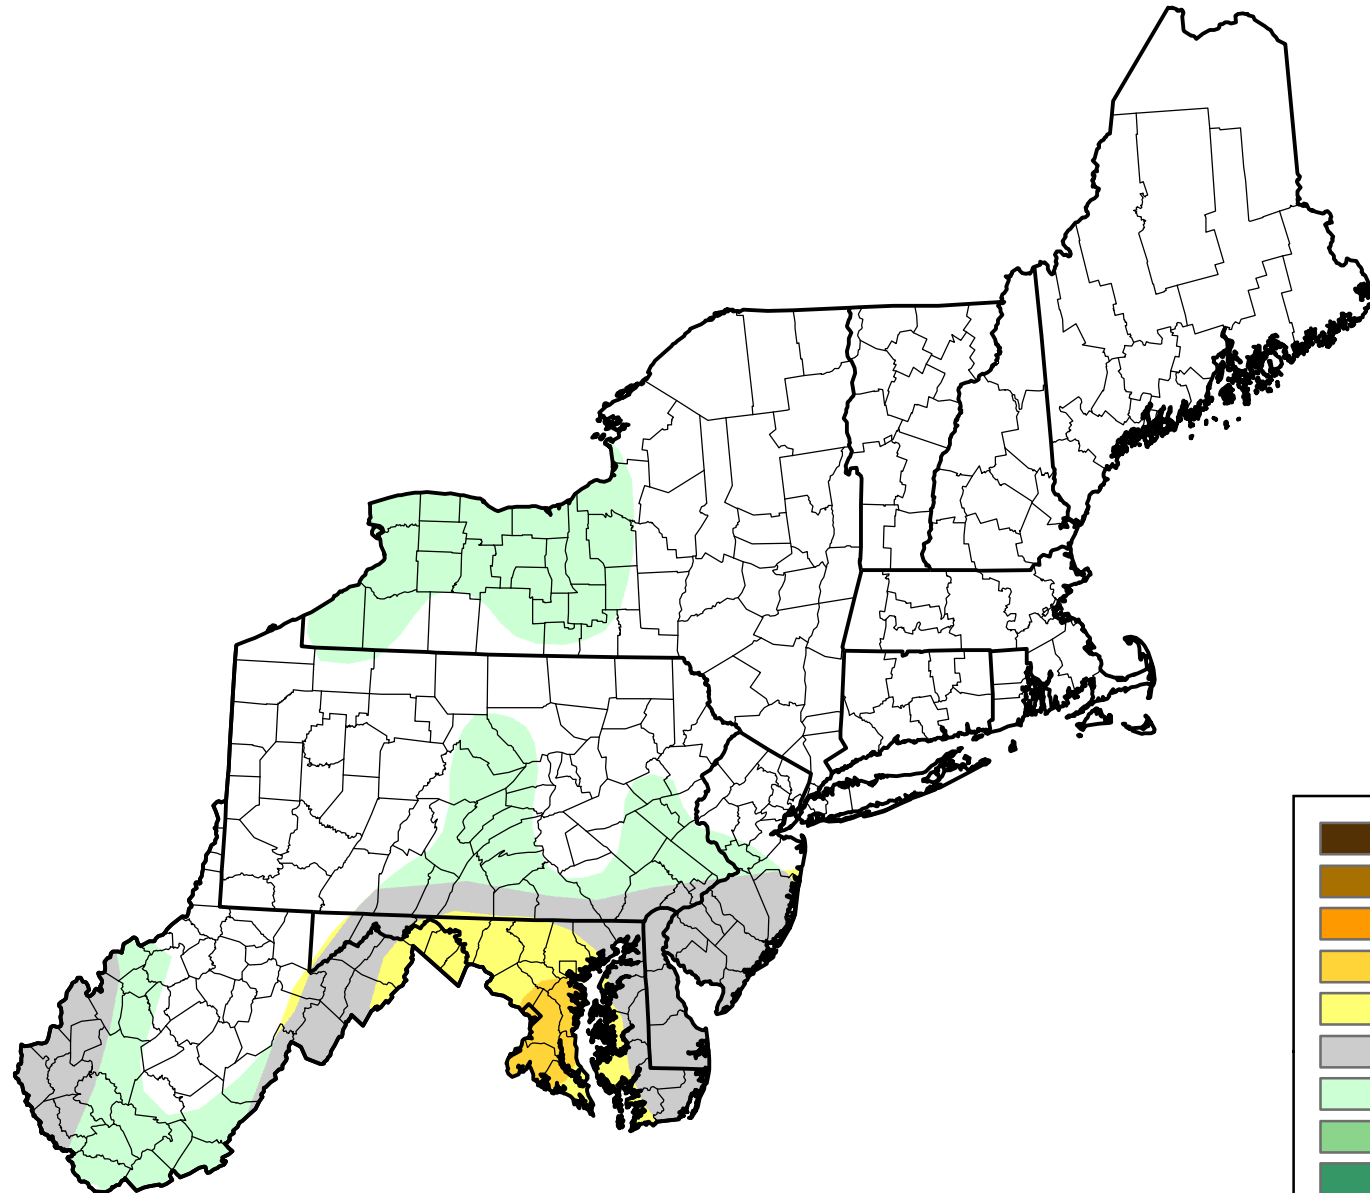

U.S. Drought Monitor Class Change - Northeast

13 Week

August 22, 2006
compared to
May 25, 2006

droughtmonitor.unl.edu

- 5 Class Degradation
- 4 Class Degradation
- 3 Class Degradation
- 2 Class Degradation
- 1 Class Degradation
- No Change
- 1 Class Improvement
- 2 Class Improvement
- 3 Class Improvement
- 4 Class Improvement
- 5 Class Improvement