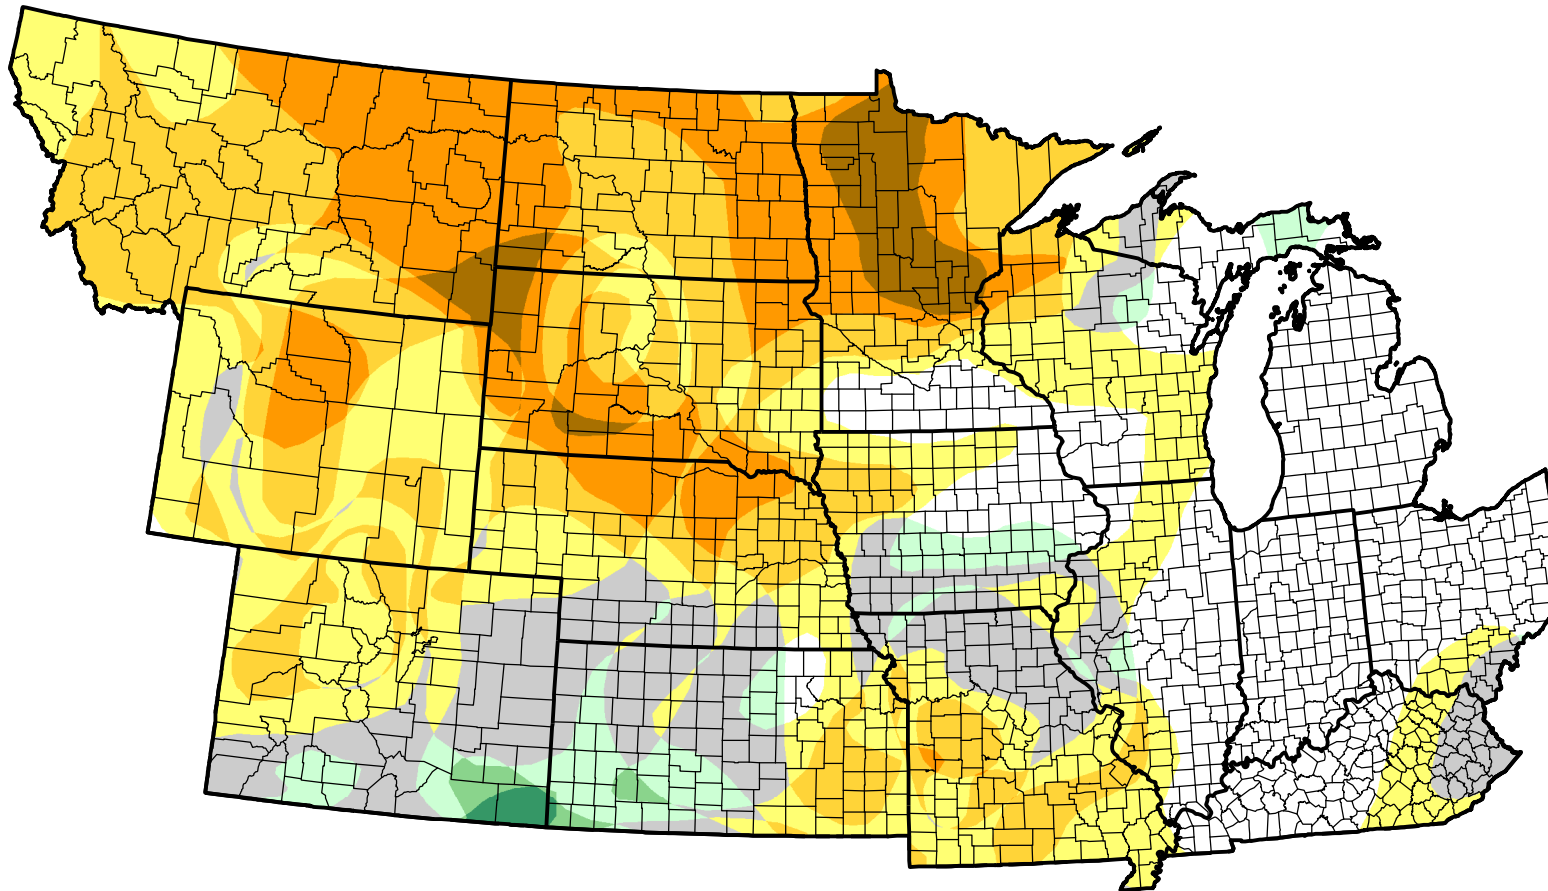

U.S. Drought Monitor Class Change - NWS Central 13 Week

August 22, 2006
compared to
May 25, 2006

droughtmonitor.unl.edu

-  5 Class Degradation
-  4 Class Degradation
-  3 Class Degradation
-  2 Class Degradation
-  1 Class Degradation
-  No Change
-  1 Class Improvement
-  2 Class Improvement
-  3 Class Improvement
-  4 Class Improvement
-  5 Class Improvement