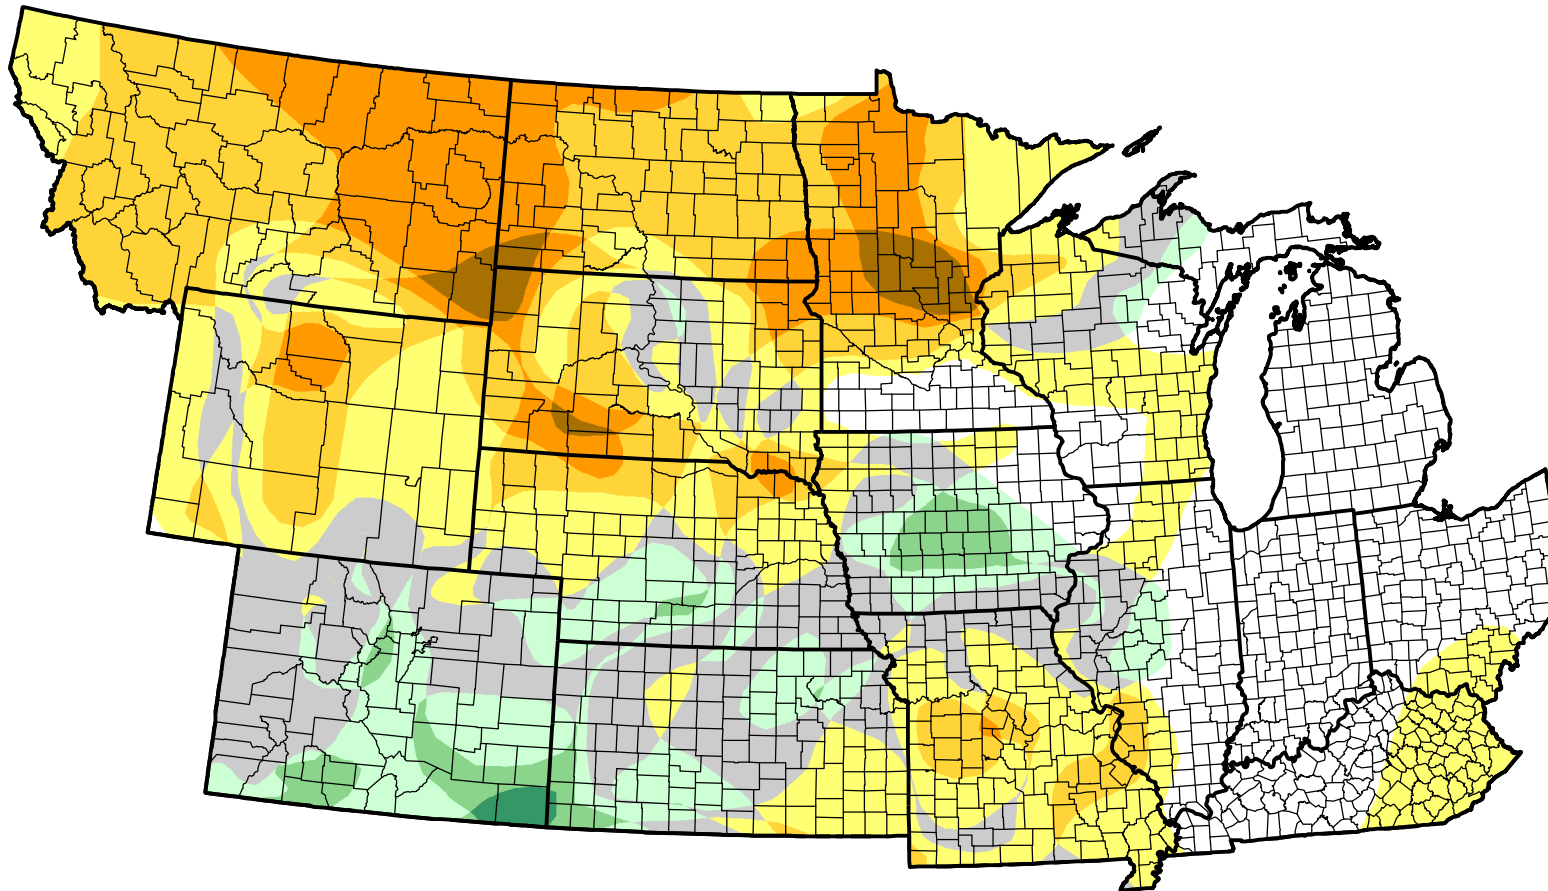

U.S. Drought Monitor Class Change - NWS Central 8 Week

August 22, 2006
compared to
June 29, 2006

droughtmonitor.unl.edu