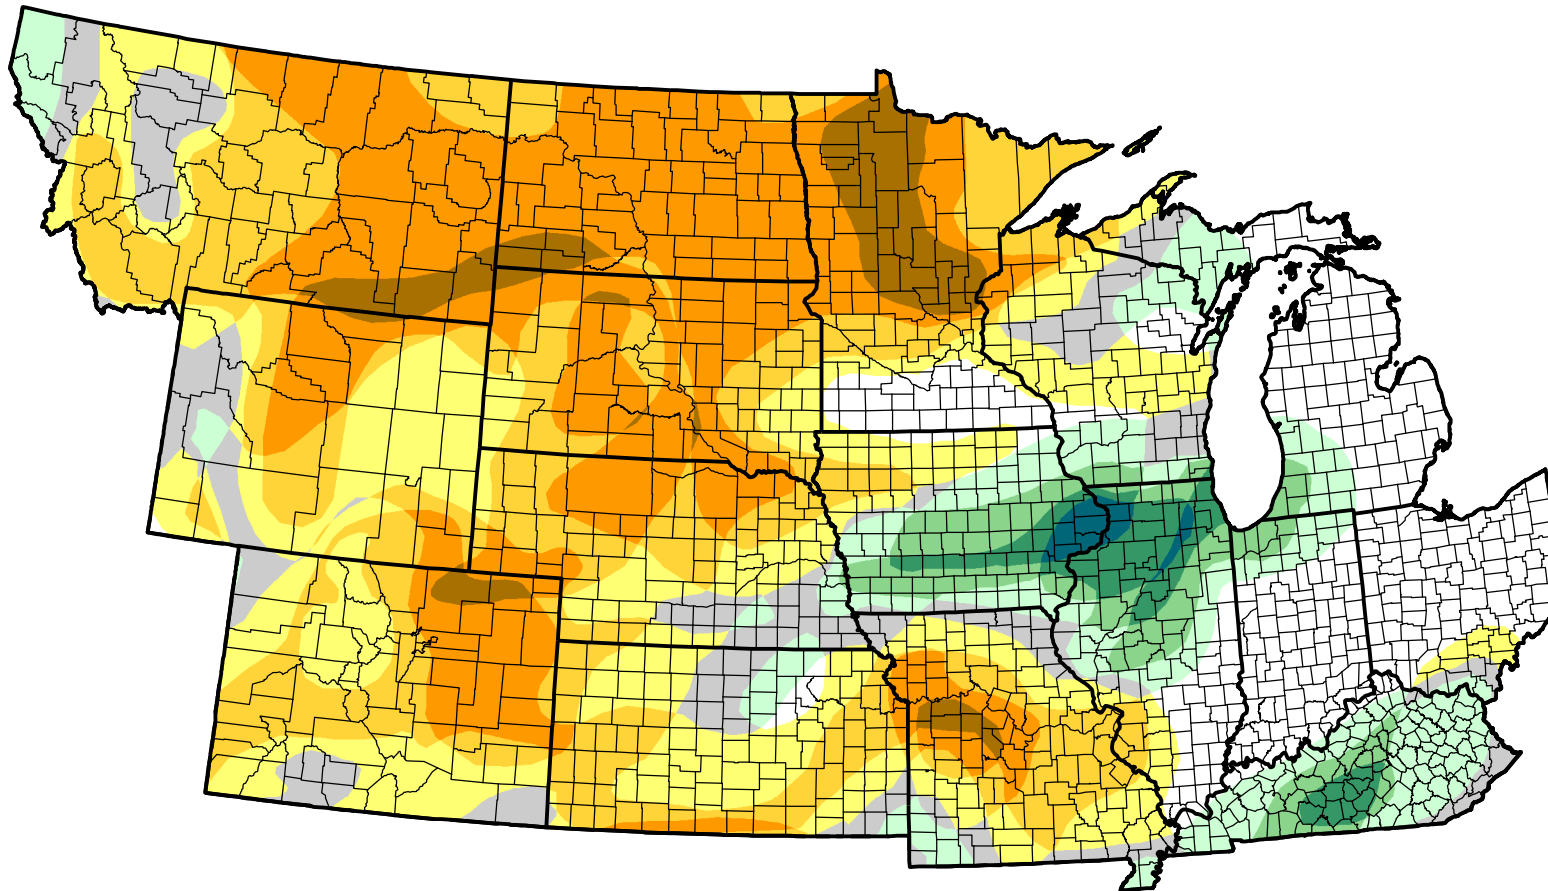

U.S. Drought Monitor Class Change - NWS Central Start of Calendar Year

August 22, 2006
compared to
January 5, 2006

droughtmonitor.unl.edu

-  5 Class Degradation
-  4 Class Degradation
-  3 Class Degradation
-  2 Class Degradation
-  1 Class Degradation
-  No Change
-  1 Class Improvement
-  2 Class Improvement
-  3 Class Improvement
-  4 Class Improvement
-  5 Class Improvement