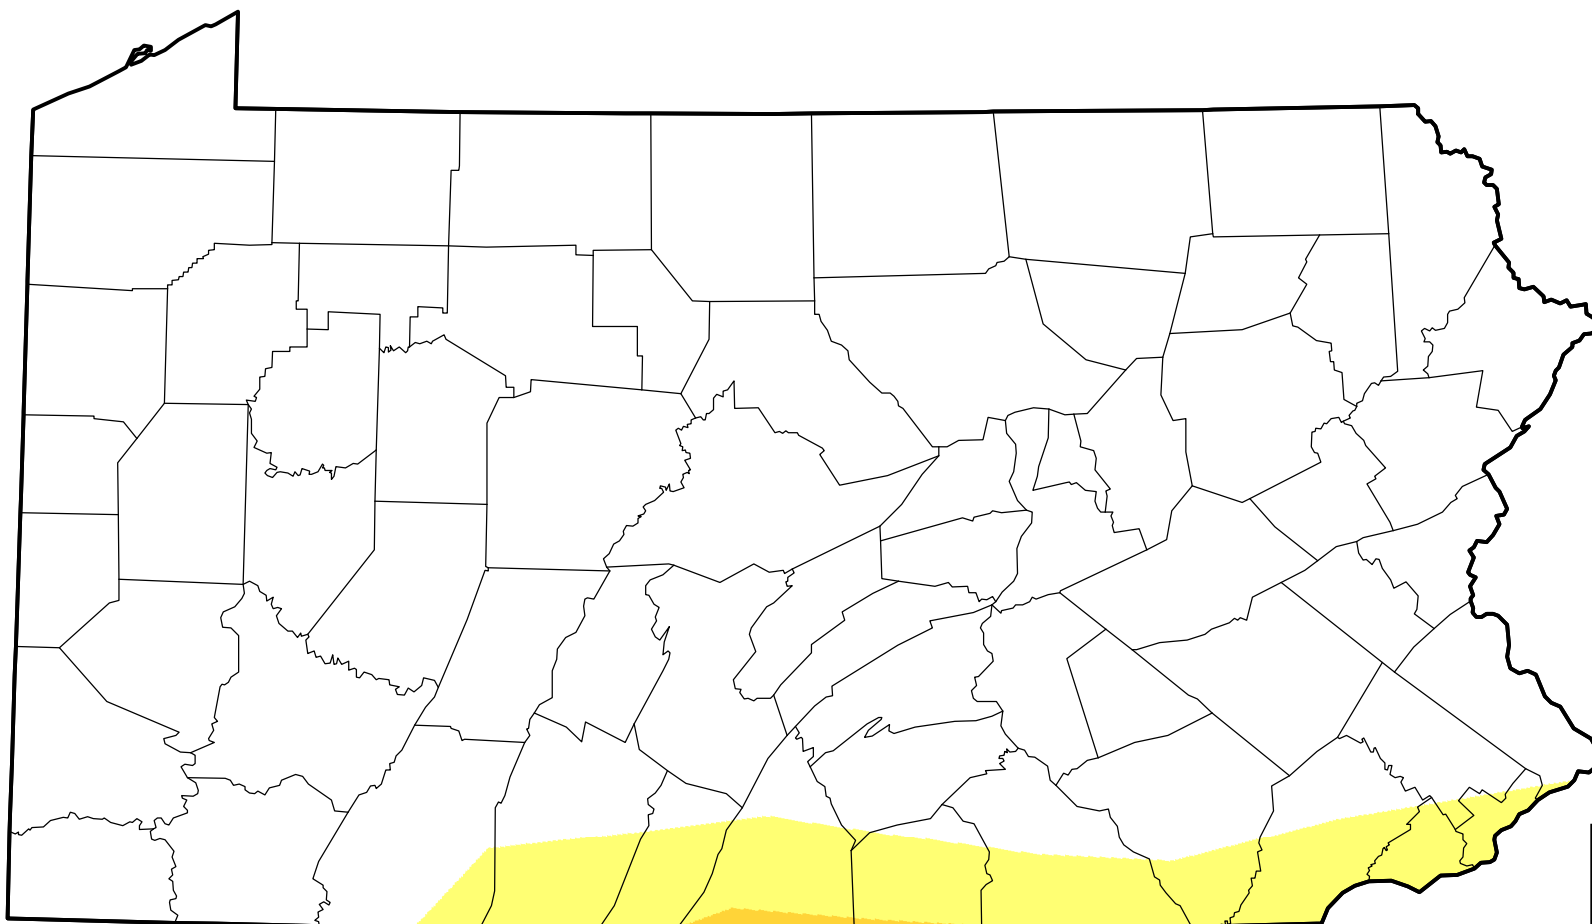

U.S. Drought Monitor Class Change - Pennsylvania

26 Week

August 22, 2006
compared to
February 23, 2006

droughtmonitor.unl.edu

-  5 Class Degradation
-  4 Class Degradation
-  3 Class Degradation
-  2 Class Degradation
-  1 Class Degradation
-  No Change
-  1 Class Improvement
-  2 Class Improvement
-  3 Class Improvement
-  4 Class Improvement
-  5 Class Improvement