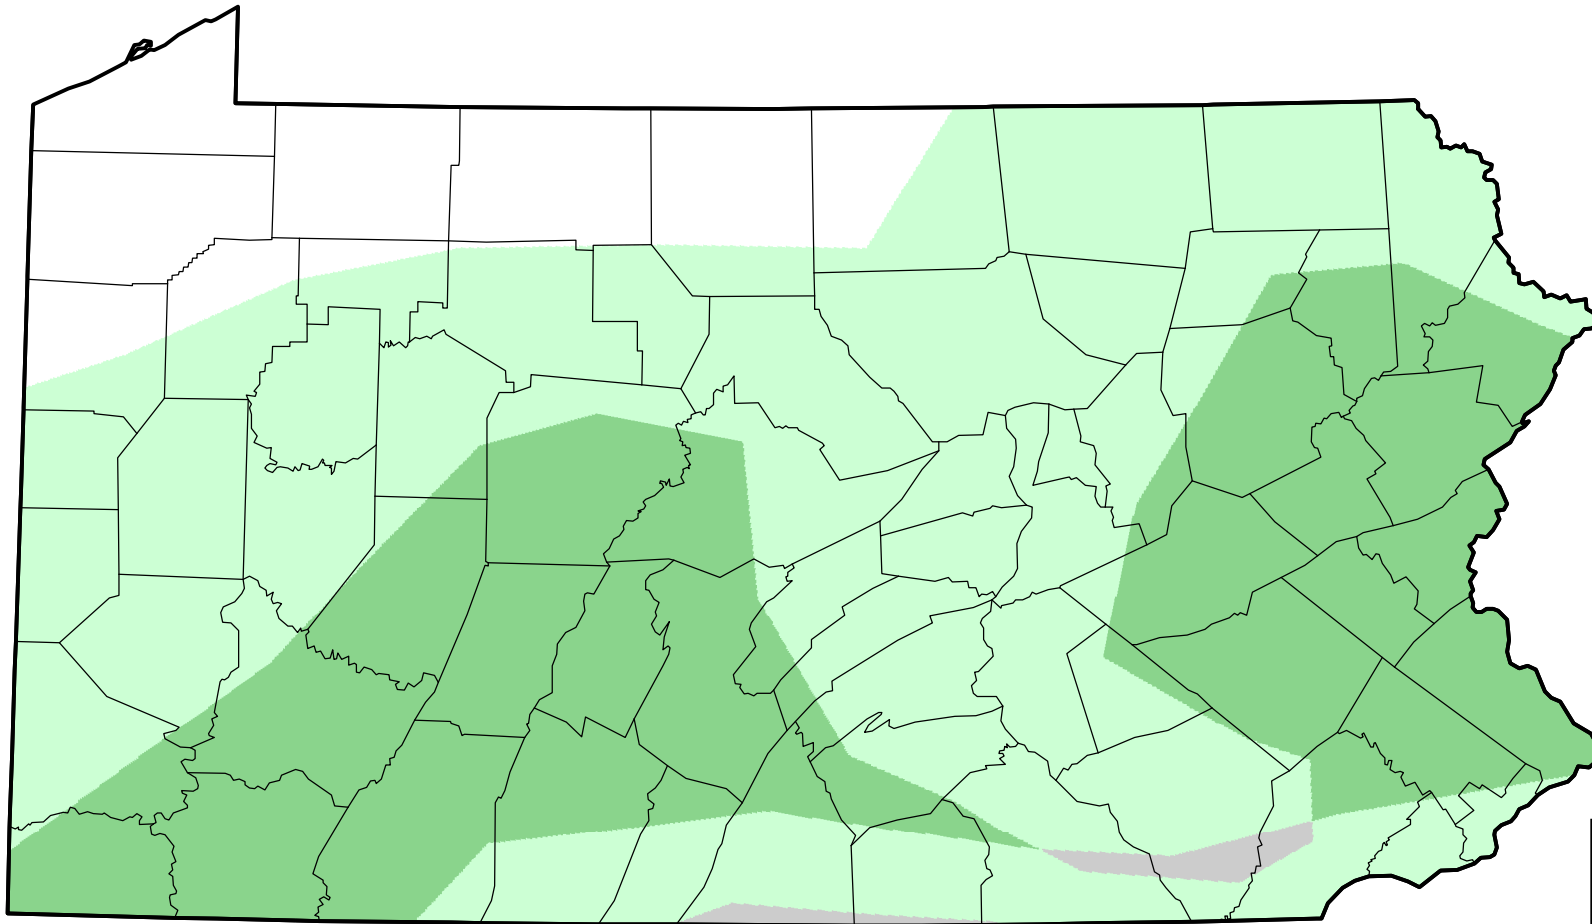

# U.S. Drought Monitor Class Change - Pennsylvania

## Start of Water Year

**August 22, 2006  
compared to  
September 29, 2005**

[droughtmonitor.unl.edu](http://droughtmonitor.unl.edu)

-  5 Class Degradation
-  4 Class Degradation
-  3 Class Degradation
-  2 Class Degradation
-  1 Class Degradation
-  No Change
-  1 Class Improvement
-  2 Class Improvement
-  3 Class Improvement
-  4 Class Improvement
-  5 Class Improvement