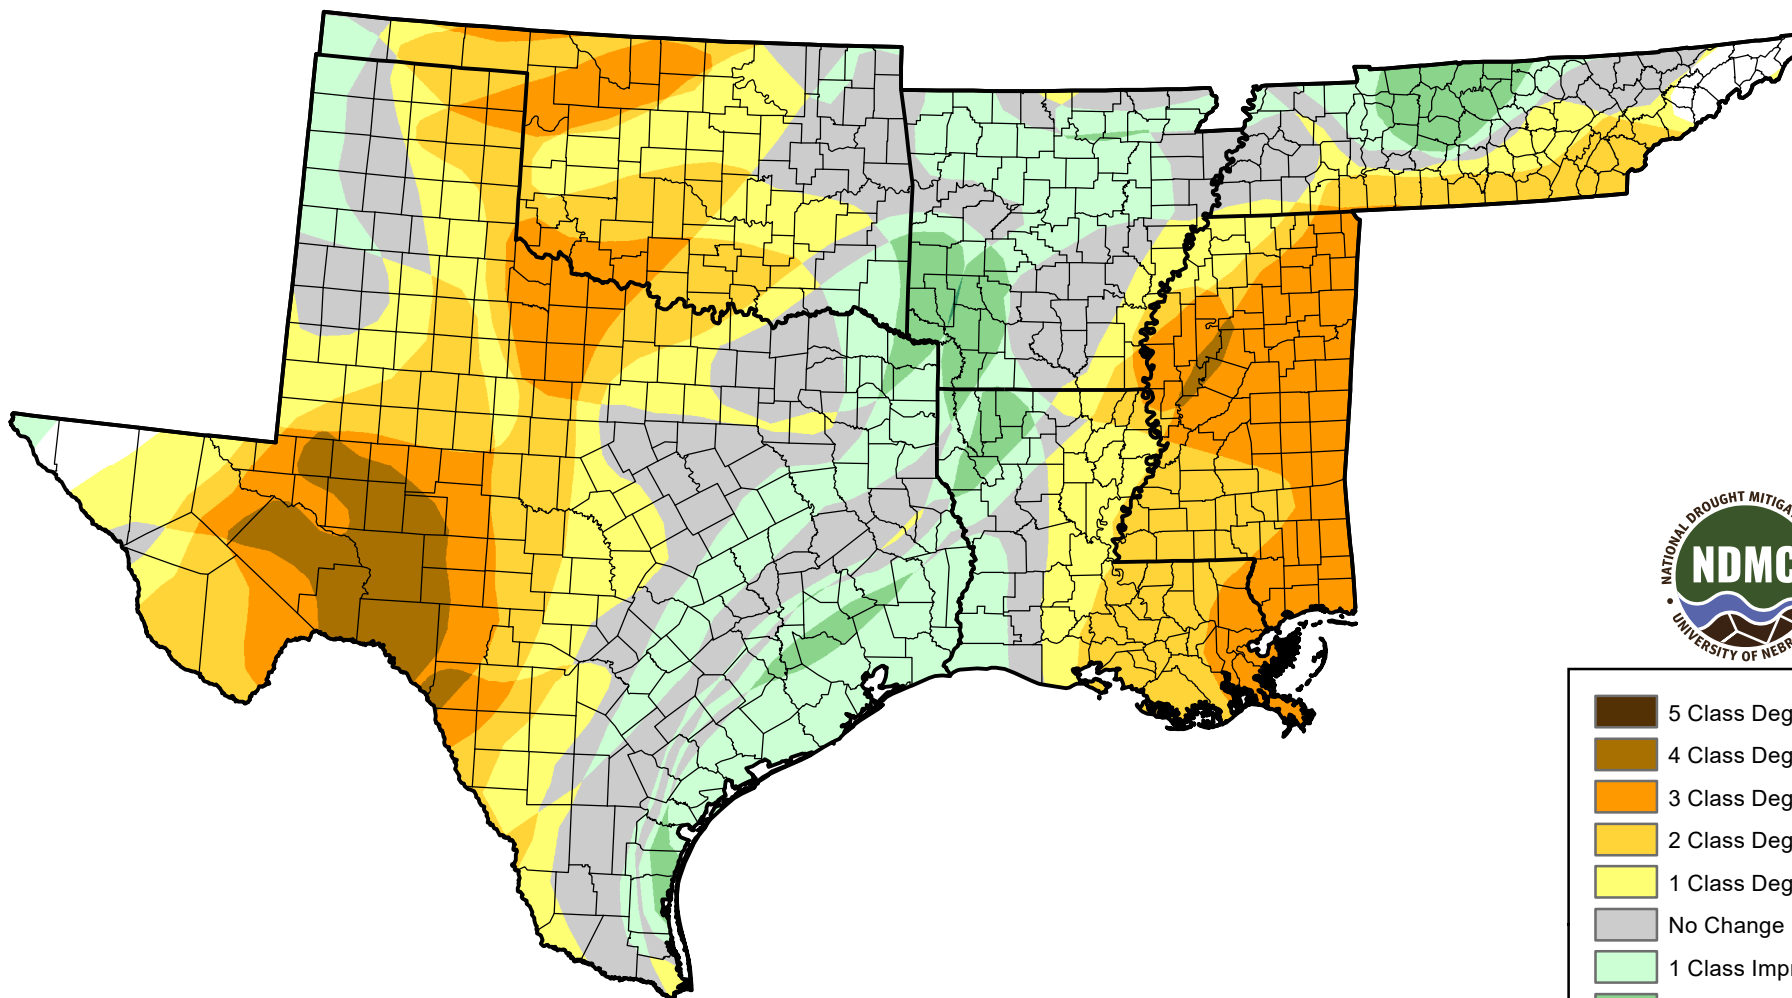

U.S. Drought Monitor Class Change - South

Start of Calendar Year

August 22, 2006
compared to
January 5, 2006

droughtmonitor.unl.edu

-  5 Class Degradation
-  4 Class Degradation
-  3 Class Degradation
-  2 Class Degradation
-  1 Class Degradation
-  No Change
-  1 Class Improvement
-  2 Class Improvement
-  3 Class Improvement
-  4 Class Improvement
-  5 Class Improvement