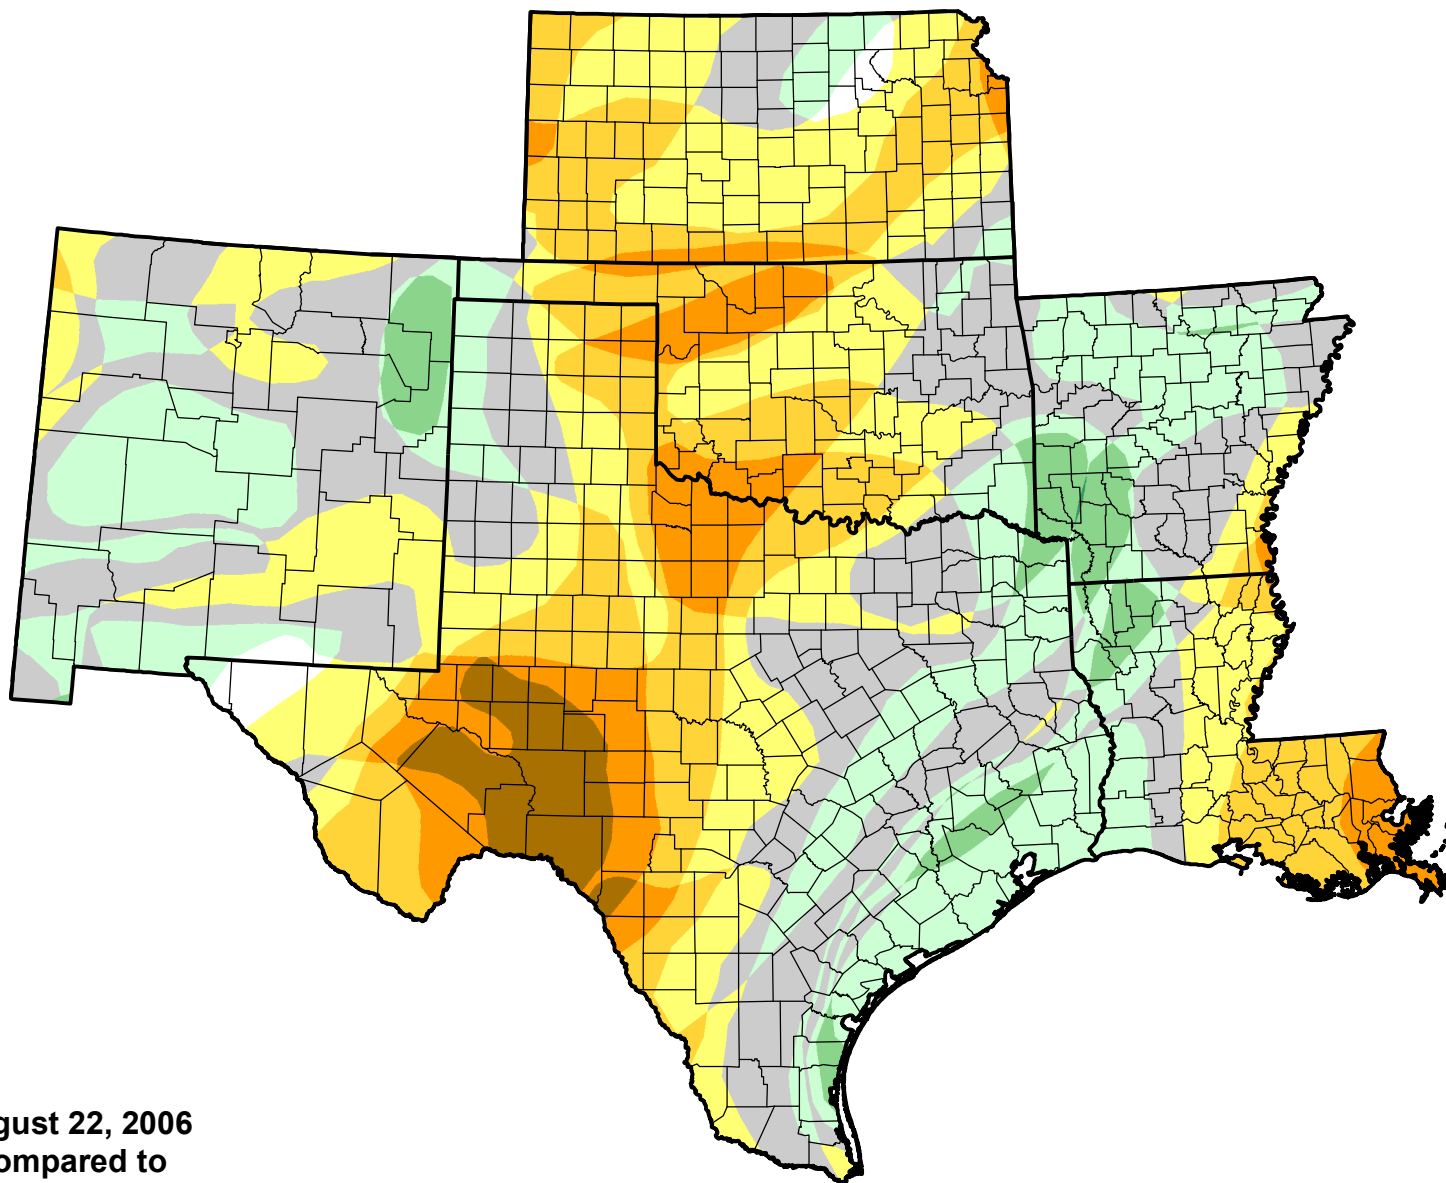

U.S. Drought Monitor Class Change - SCIPP

Start of Calendar Year

August 22, 2006
compared to
January 5, 2006

droughtmonitor.unl.edu

- 5 Class Degradation
- 4 Class Degradation
- 3 Class Degradation
- 2 Class Degradation
- 1 Class Degradation
- No Change
- 1 Class Improvement
- 2 Class Improvement
- 3 Class Improvement
- 4 Class Improvement
- 5 Class Improvement