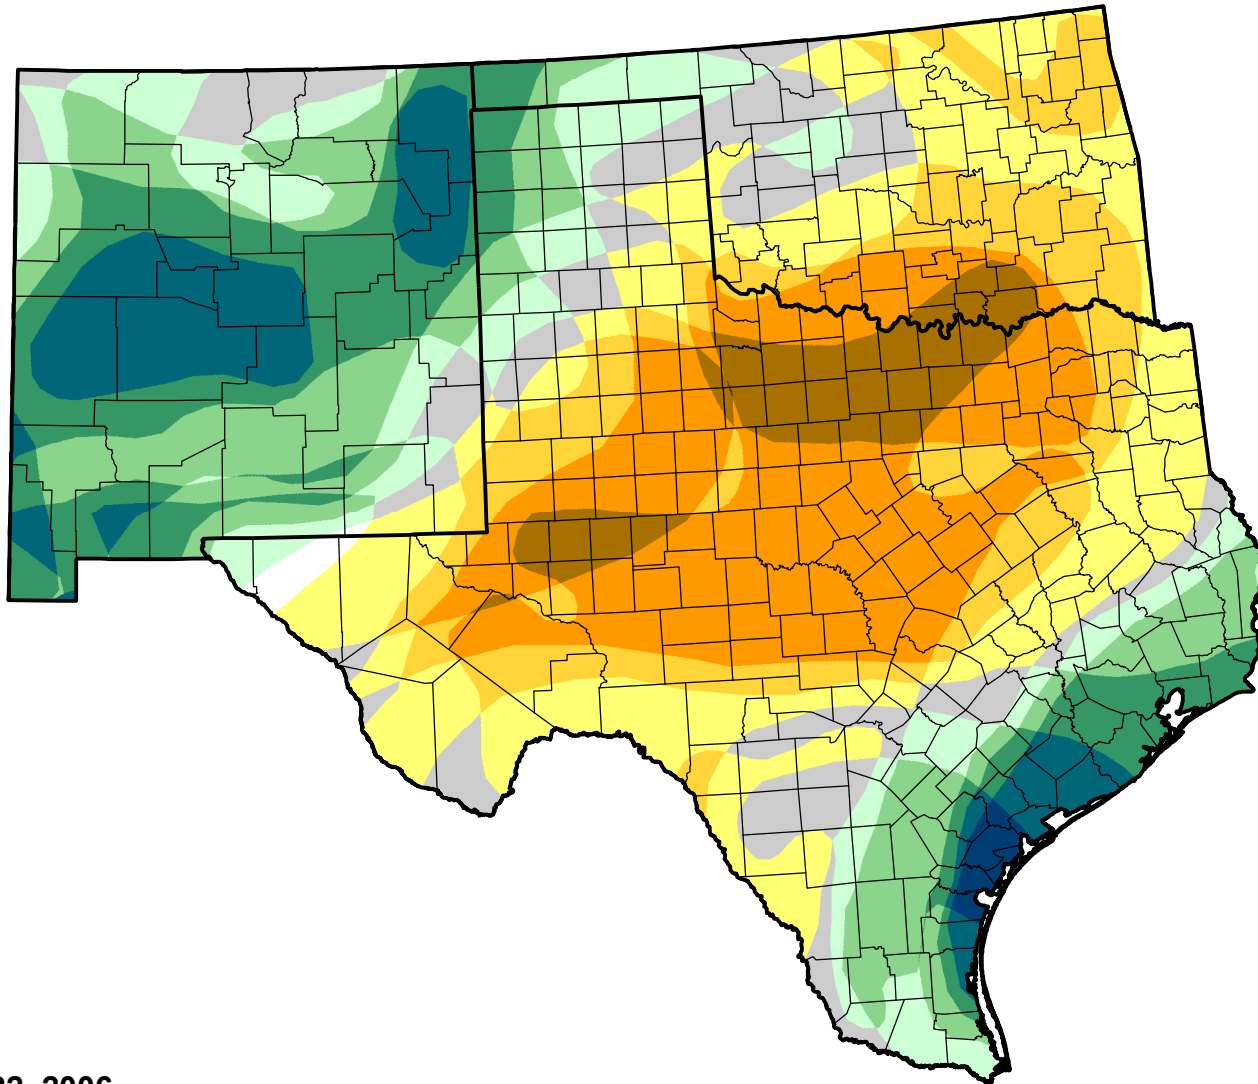

U.S. Drought Monitor Class Change - Southern Plains RDEWS

13 Week

August 22, 2006
compared to
May 25, 2006

droughtmonitor.unl.edu

-  5 Class Degradation
-  4 Class Degradation
-  3 Class Degradation
-  2 Class Degradation
-  1 Class Degradation
-  No Change
-  1 Class Improvement
-  2 Class Improvement
-  3 Class Improvement
-  4 Class Improvement
-  5 Class Improvement