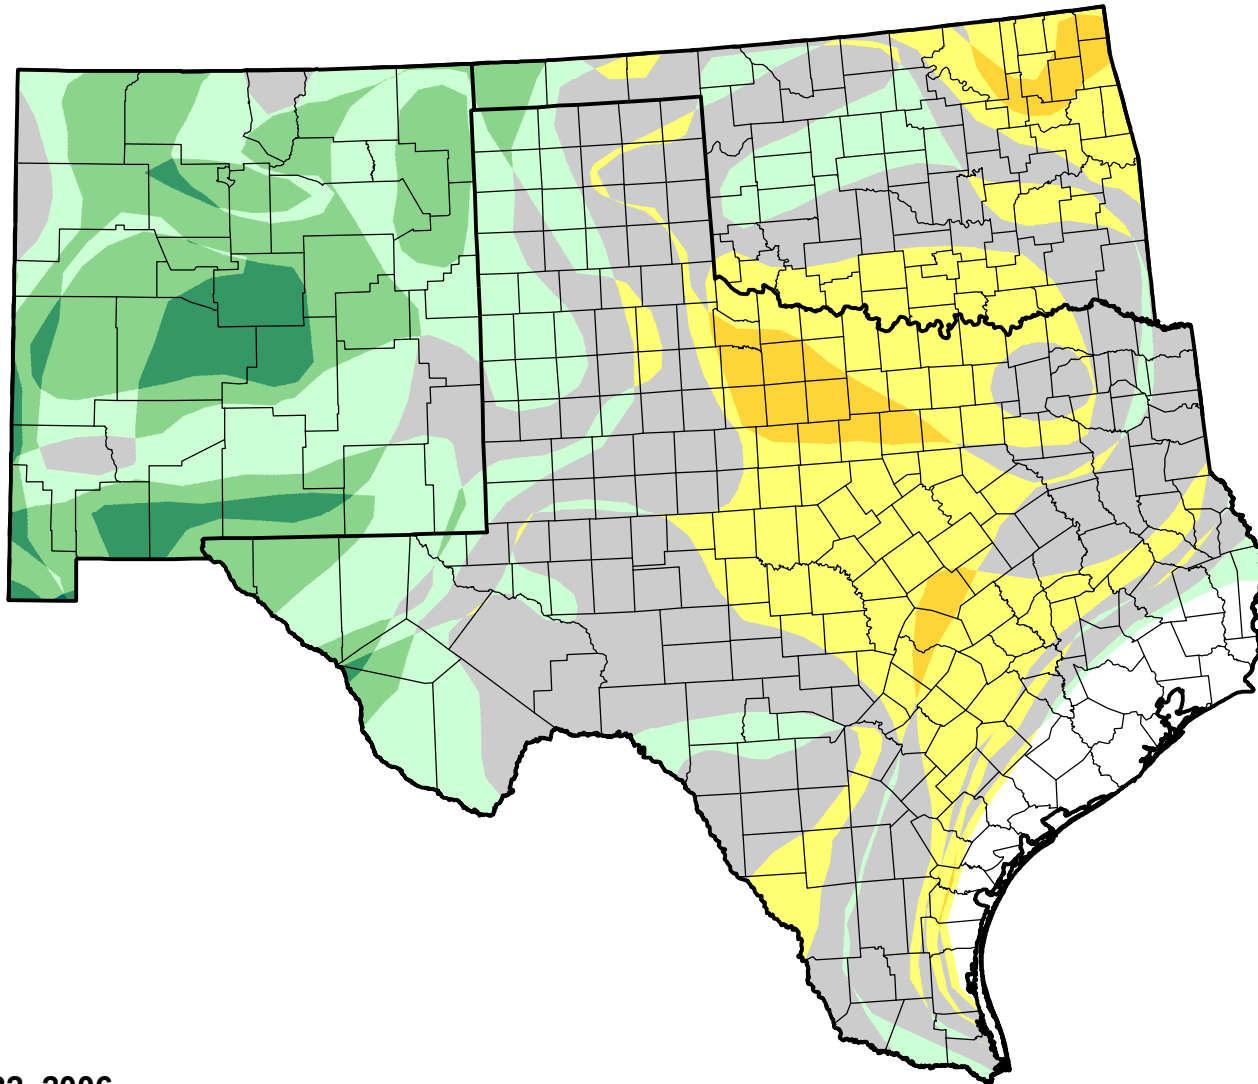

U.S. Drought Monitor Class Change - Southern Plains RDEWS

4 Week

August 22, 2006
compared to
July 27, 2006

droughtmonitor.unl.edu

-  5 Class Degradation
-  4 Class Degradation
-  3 Class Degradation
-  2 Class Degradation
-  1 Class Degradation
-  No Change
-  1 Class Improvement
-  2 Class Improvement
-  3 Class Improvement
-  4 Class Improvement
-  5 Class Improvement