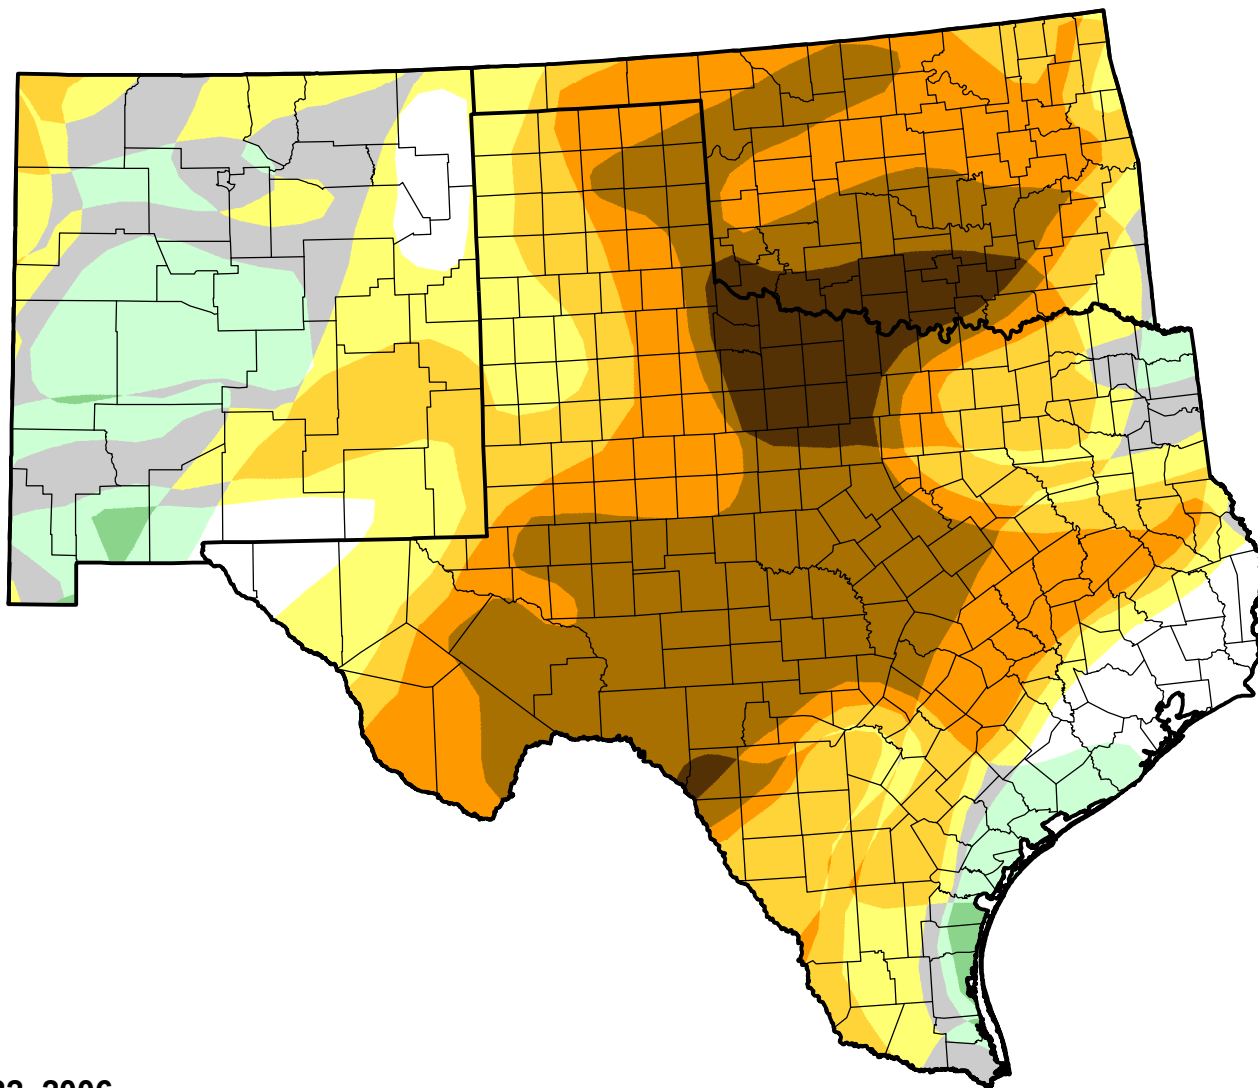

U.S. Drought Monitor Class Change - Southern Plains RDEWS

52 Week

August 22, 2006
compared to
August 25, 2005

droughtmonitor.unl.edu

-  5 Class Degradation
-  4 Class Degradation
-  3 Class Degradation
-  2 Class Degradation
-  1 Class Degradation
-  No Change
-  1 Class Improvement
-  2 Class Improvement
-  3 Class Improvement
-  4 Class Improvement
-  5 Class Improvement