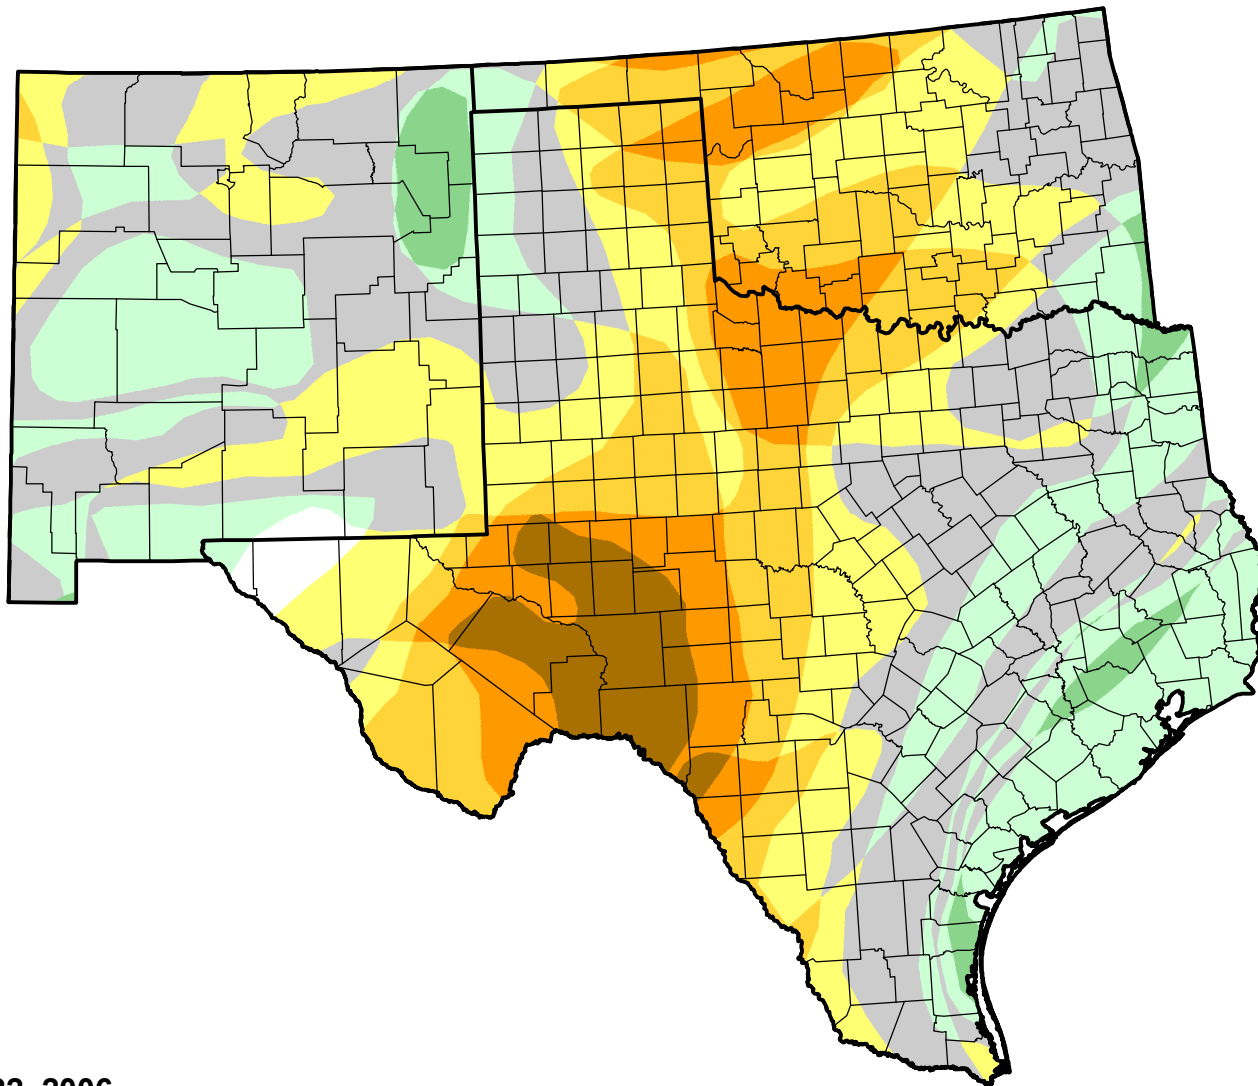

U.S. Drought Monitor Class Change - Southern Plains RDEWS

Start of Calendar Year

August 22, 2006
compared to
January 5, 2006

droughtmonitor.unl.edu

-  5 Class Degradation
-  4 Class Degradation
-  3 Class Degradation
-  2 Class Degradation
-  1 Class Degradation
-  No Change
-  1 Class Improvement
-  2 Class Improvement
-  3 Class Improvement
-  4 Class Improvement
-  5 Class Improvement