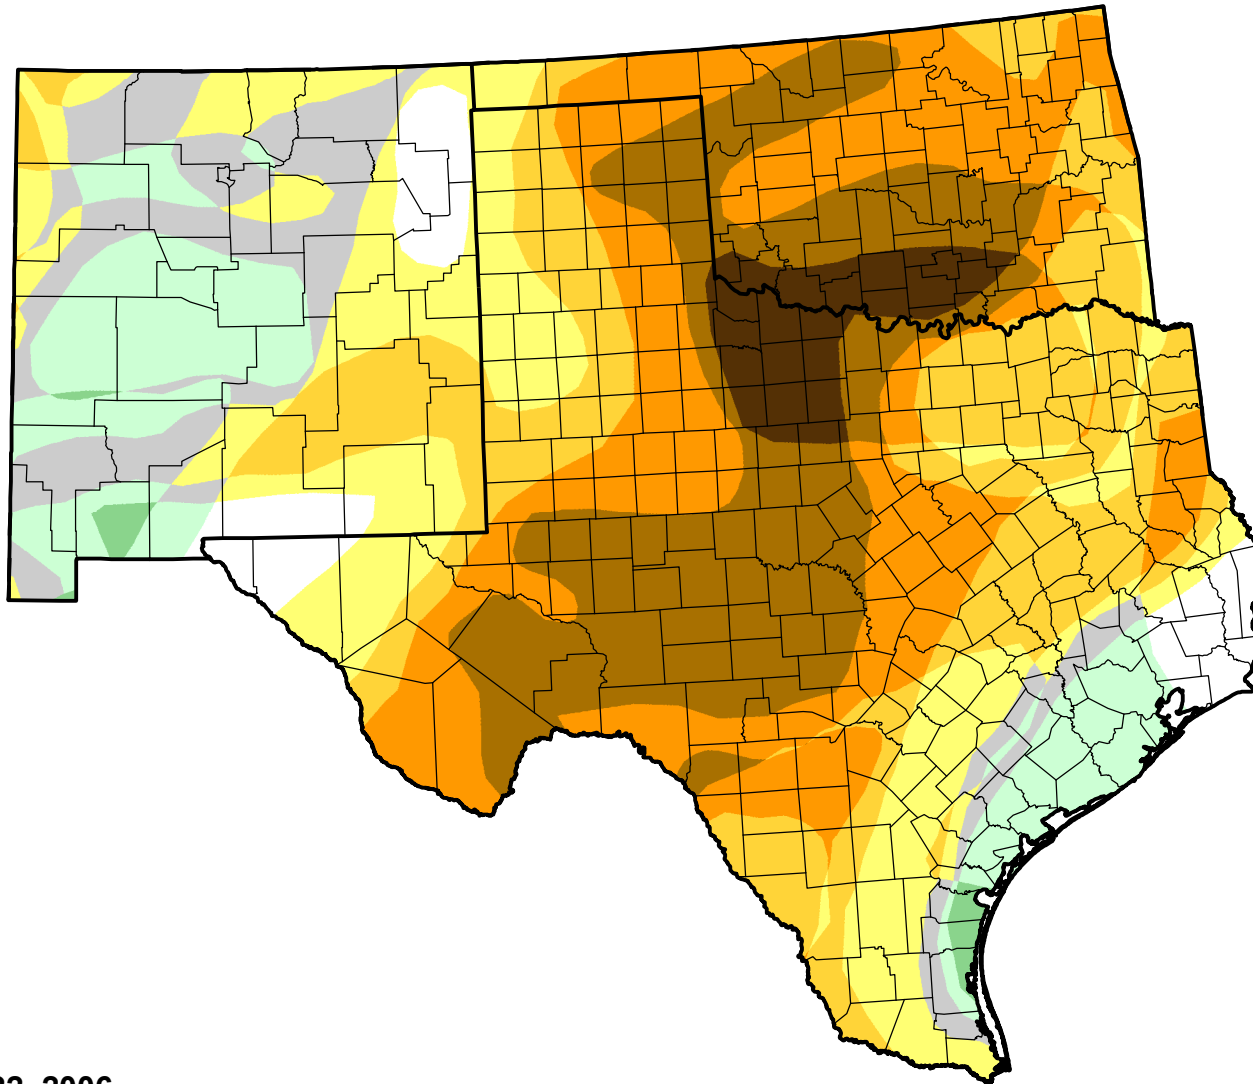

U.S. Drought Monitor Class Change - Southern Plains RDEWS

Start of Water Year

August 22, 2006
compared to
September 29, 2005

droughtmonitor.unl.edu

-  5 Class Degradation
-  4 Class Degradation
-  3 Class Degradation
-  2 Class Degradation
-  1 Class Degradation
-  No Change
-  1 Class Improvement
-  2 Class Improvement
-  3 Class Improvement
-  4 Class Improvement
-  5 Class Improvement