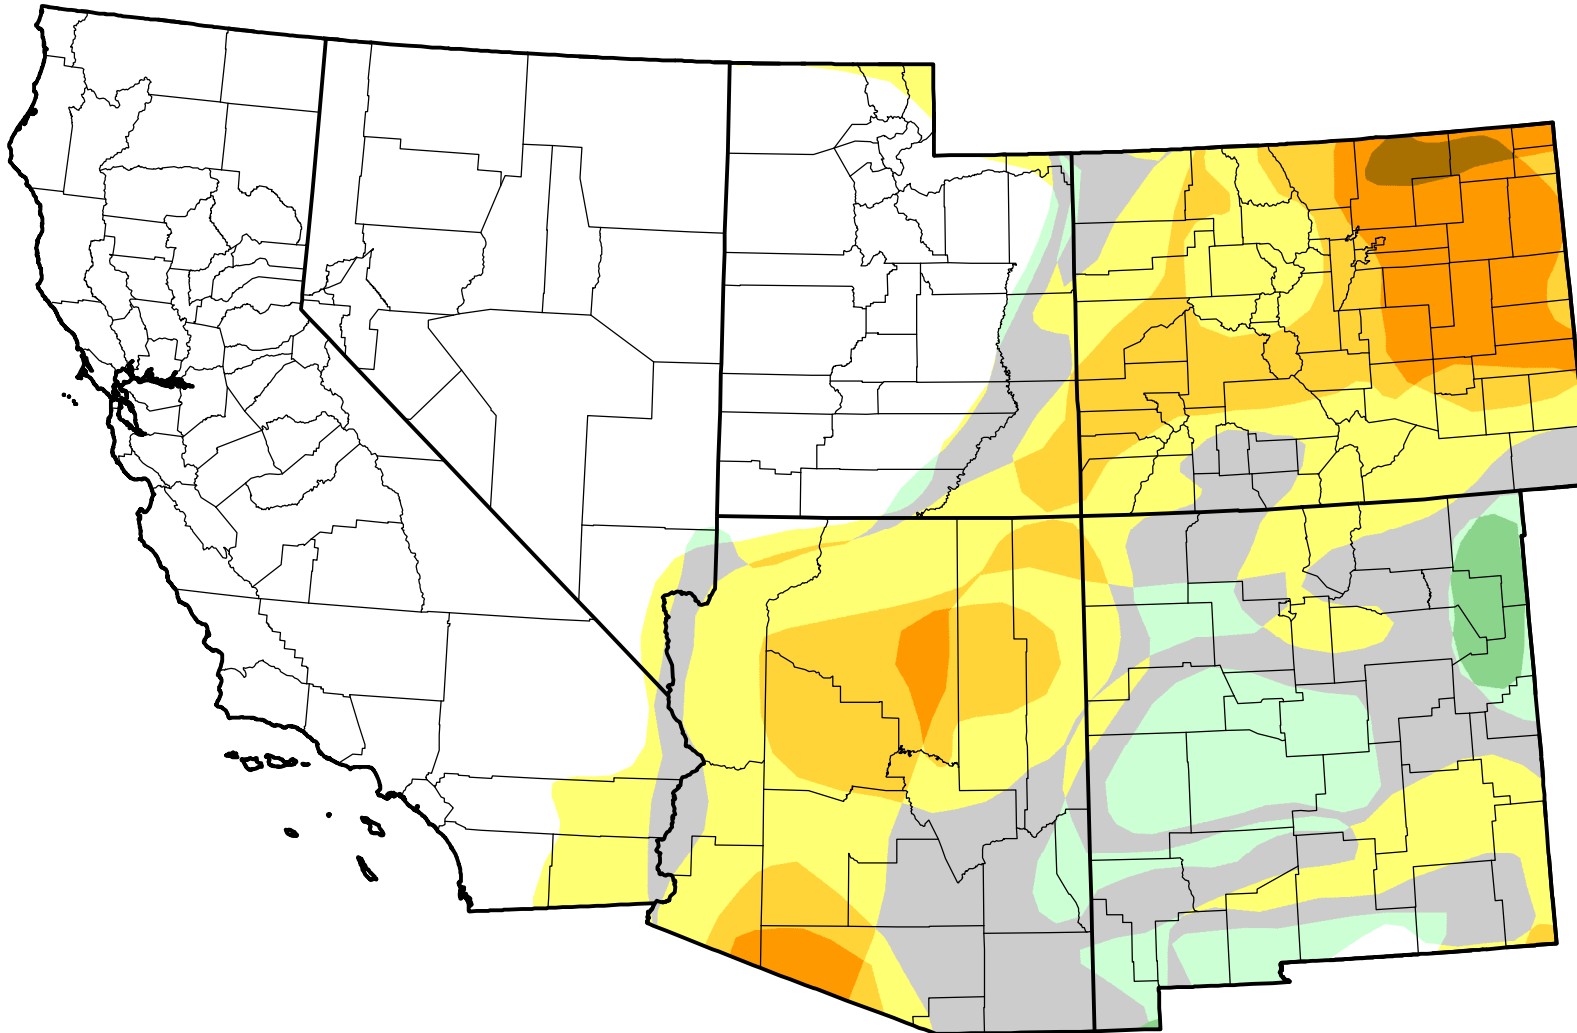

U.S. Drought Monitor Class Change - Southwest

Start of Calendar Year

August 22, 2006
compared to
January 5, 2006

droughtmonitor.unl.edu

-  5 Class Degradation
-  4 Class Degradation
-  3 Class Degradation
-  2 Class Degradation
-  1 Class Degradation
-  No Change
-  1 Class Improvement
-  2 Class Improvement
-  3 Class Improvement
-  4 Class Improvement
-  5 Class Improvement