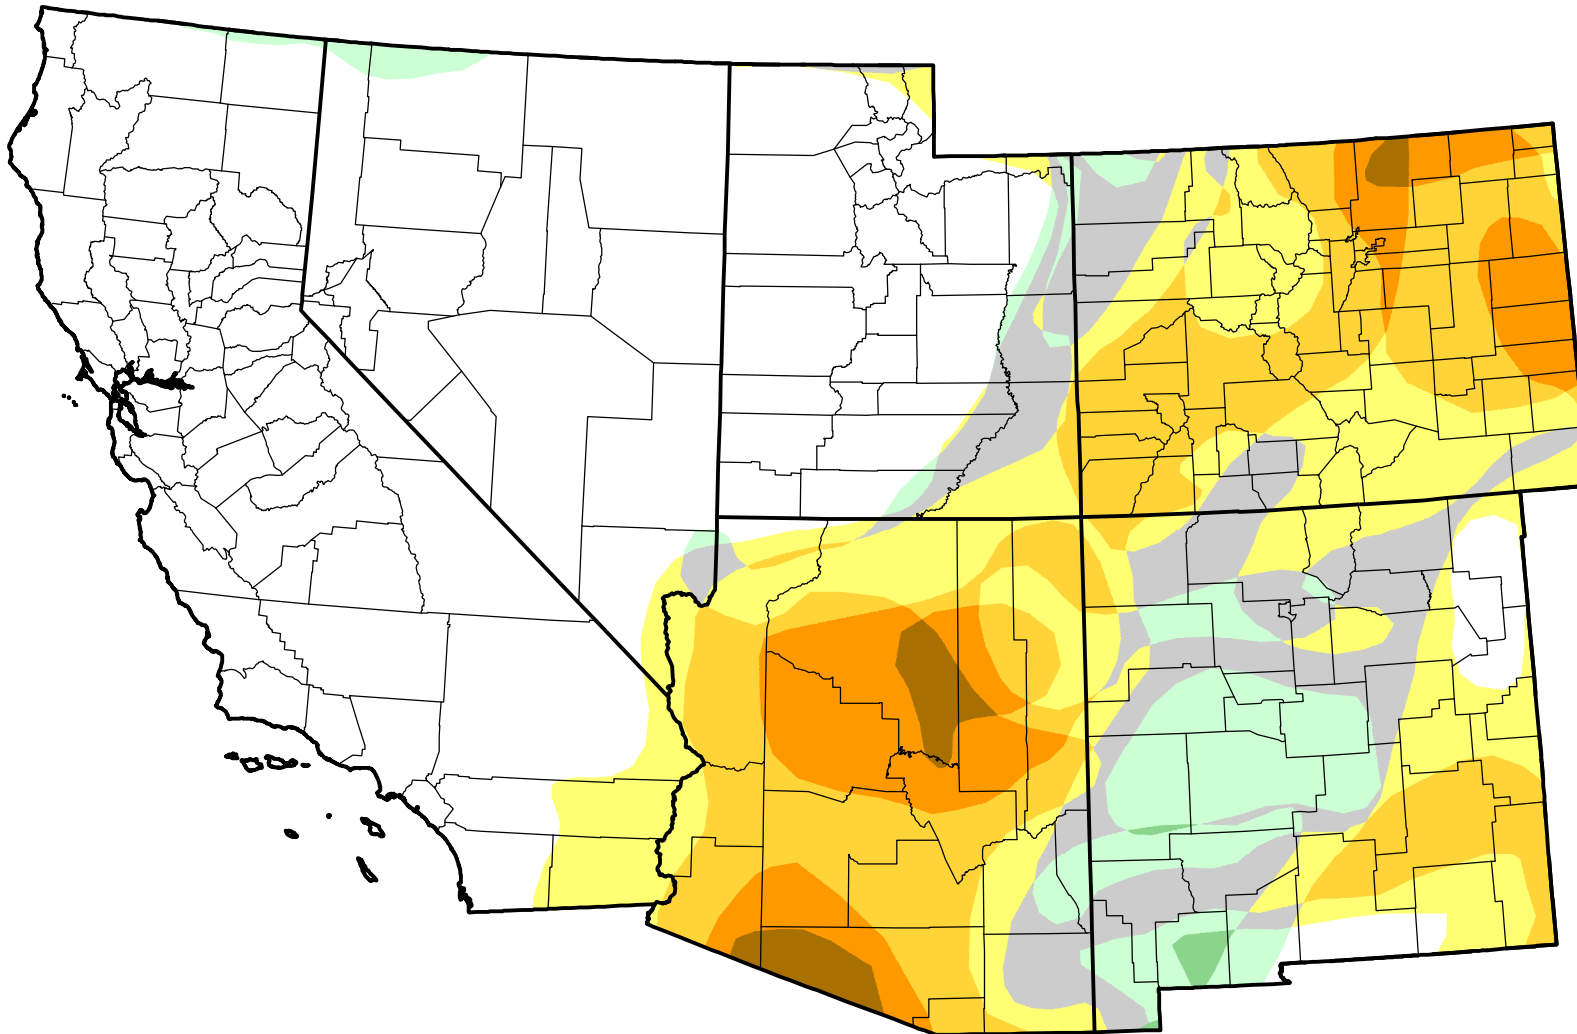

# U.S. Drought Monitor Class Change - Southwest

## Start of Water Year

August 22, 2006  
compared to  
September 29, 2005

-  5 Class Degradation
-  4 Class Degradation
-  3 Class Degradation
-  2 Class Degradation
-  1 Class Degradation
-  No Change
-  1 Class Improvement
-  2 Class Improvement
-  3 Class Improvement
-  4 Class Improvement
-  5 Class Improvement