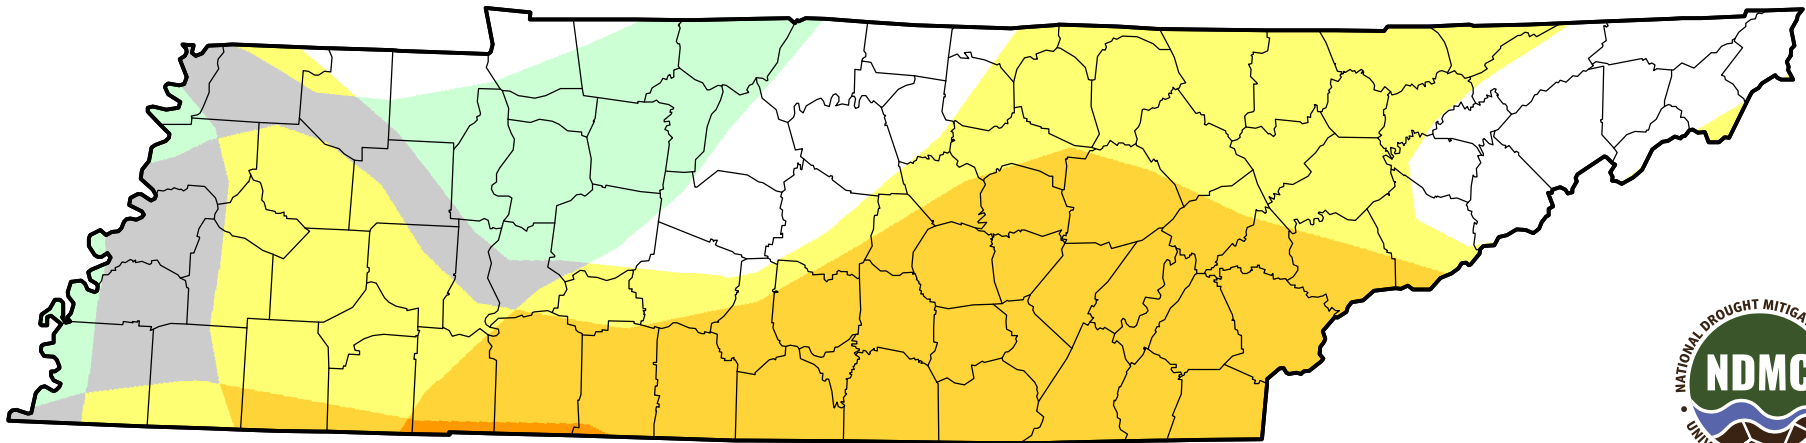

# U.S. Drought Monitor Class Change - Tennessee

## 52 Week

August 22, 2006  
compared to  
August 25, 2005

[droughtmonitor.unl.edu](http://droughtmonitor.unl.edu)