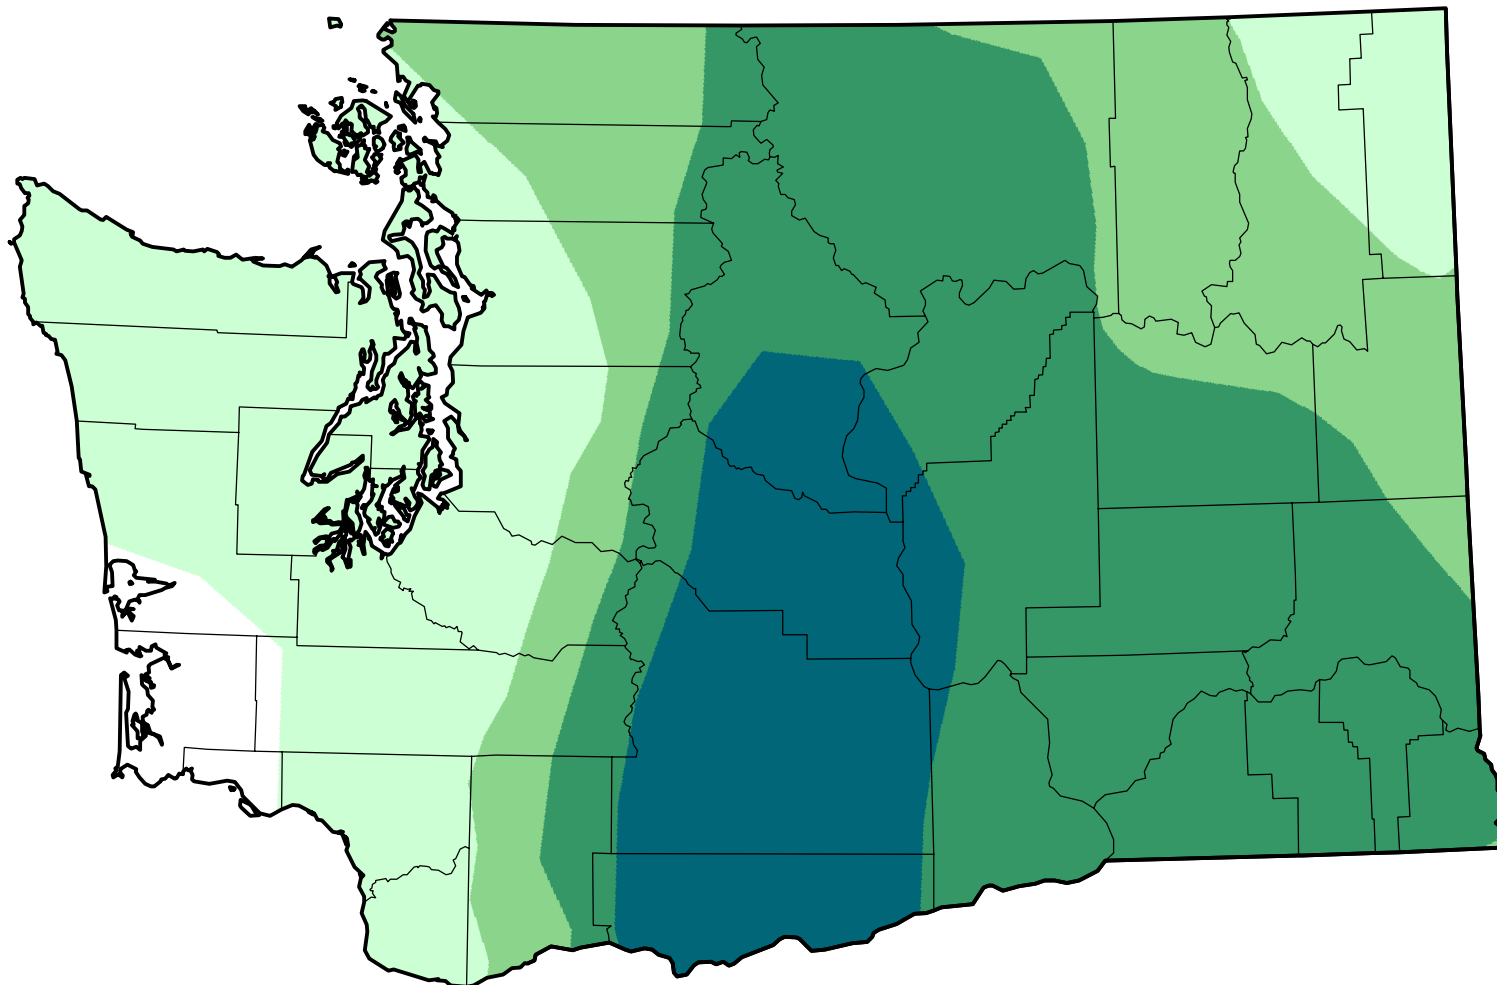

U.S. Drought Monitor Class Change - Washington

Start of Water Year

August 22, 2006
compared to
September 29, 2005

droughtmonitor.unl.edu

-  5 Class Degradation
-  4 Class Degradation
-  3 Class Degradation
-  2 Class Degradation
-  1 Class Degradation
-  No Change
-  1 Class Improvement
-  2 Class Improvement
-  3 Class Improvement
-  4 Class Improvement
-  5 Class Improvement