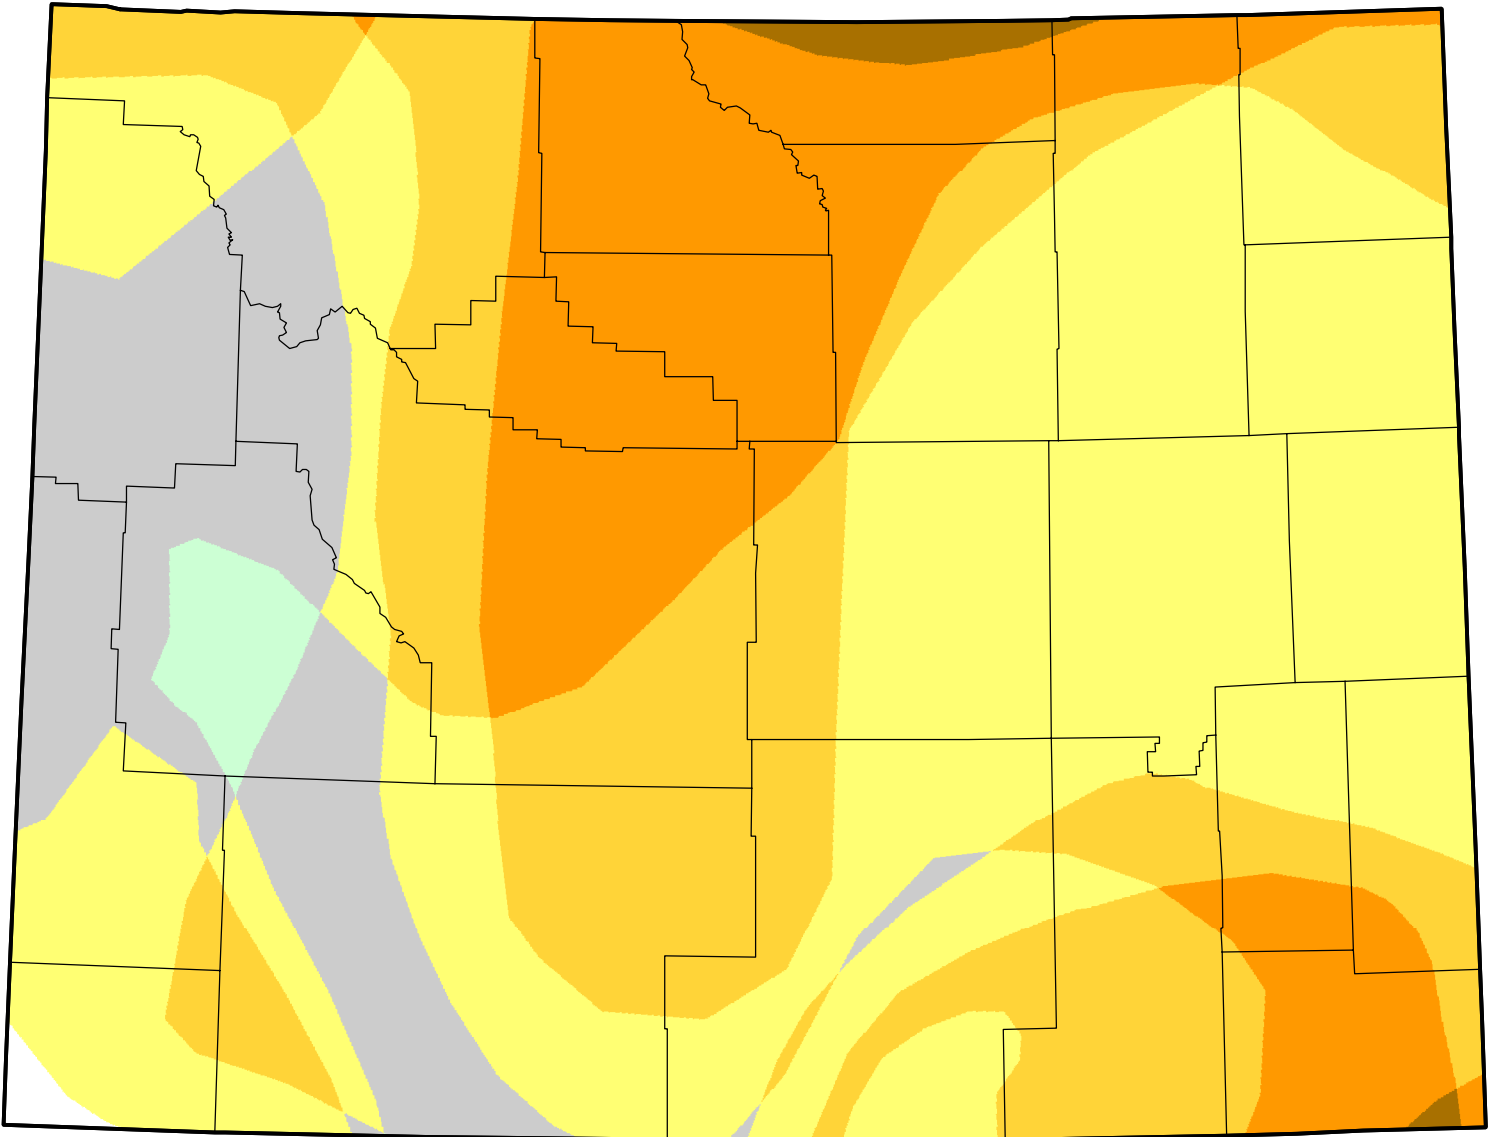

U.S. Drought Monitor Class Change - Wyoming

Start of Calendar Year

August 22, 2006
compared to
January 5, 2006

droughtmonitor.unl.edu

-  5 Class Degradation
-  4 Class Degradation
-  3 Class Degradation
-  2 Class Degradation
-  1 Class Degradation
-  No Change
-  1 Class Improvement
-  2 Class Improvement
-  3 Class Improvement
-  4 Class Improvement
-  5 Class Improvement