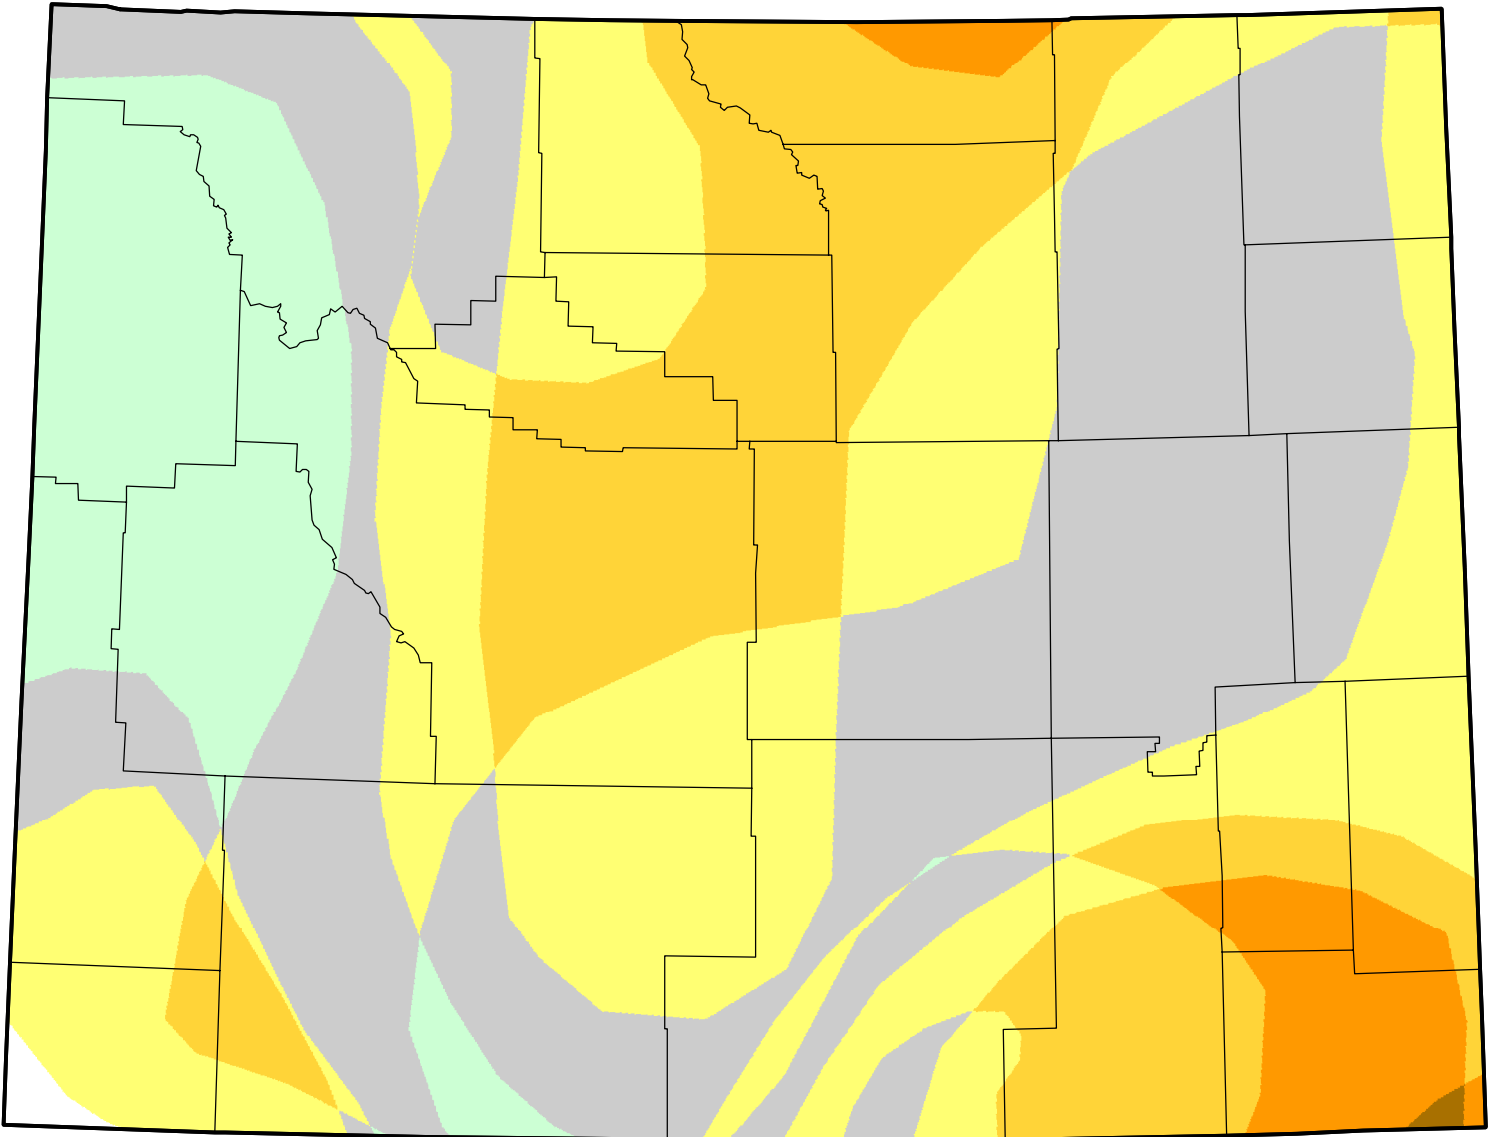

# U.S. Drought Monitor Class Change - Wyoming

Start of Water Year

August 22, 2006  
compared to  
September 29, 2005

[droughtmonitor.unl.edu](http://droughtmonitor.unl.edu)

- 5 Class Degradation
- 4 Class Degradation
- 3 Class Degradation
- 2 Class Degradation
- 1 Class Degradation
- No Change
- 1 Class Improvement
- 2 Class Improvement
- 3 Class Improvement
- 4 Class Improvement
- 5 Class Improvement