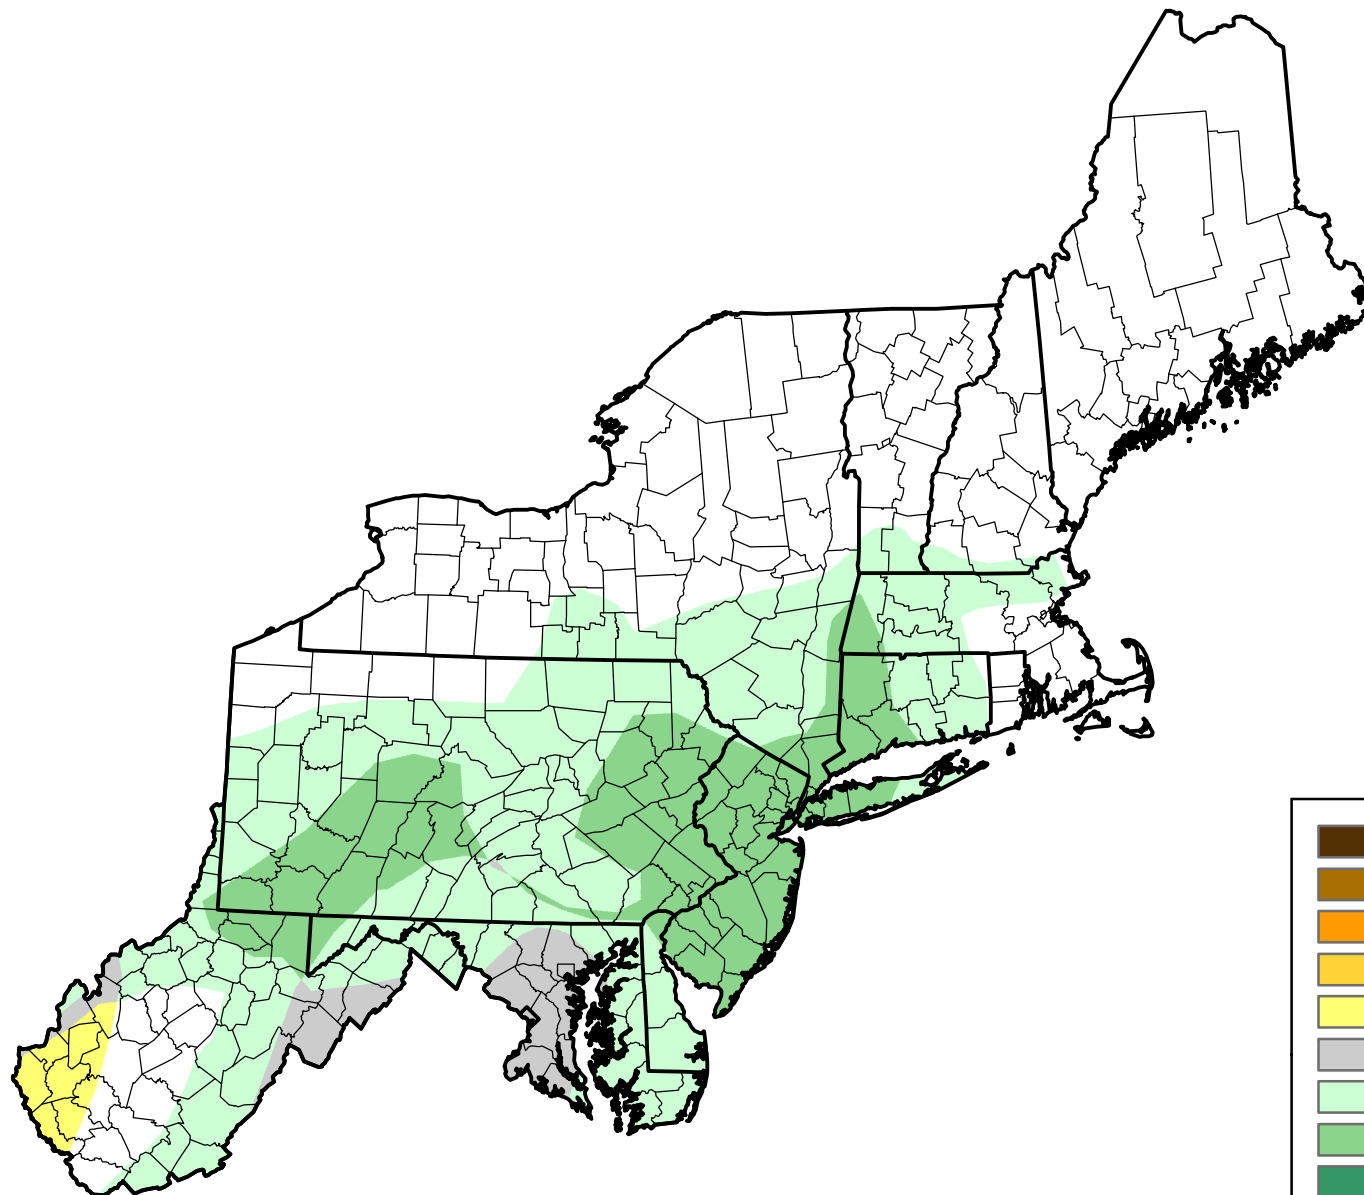

U.S. Drought Monitor Class Change - Northeast

Start of Water Year

August 29, 2006
compared to
September 29, 2005

droughtmonitor.unl.edu

- 5 Class Degradation
- 4 Class Degradation
- 3 Class Degradation
- 2 Class Degradation
- 1 Class Degradation
- No Change
- 1 Class Improvement
- 2 Class Improvement
- 3 Class Improvement
- 4 Class Improvement
- 5 Class Improvement